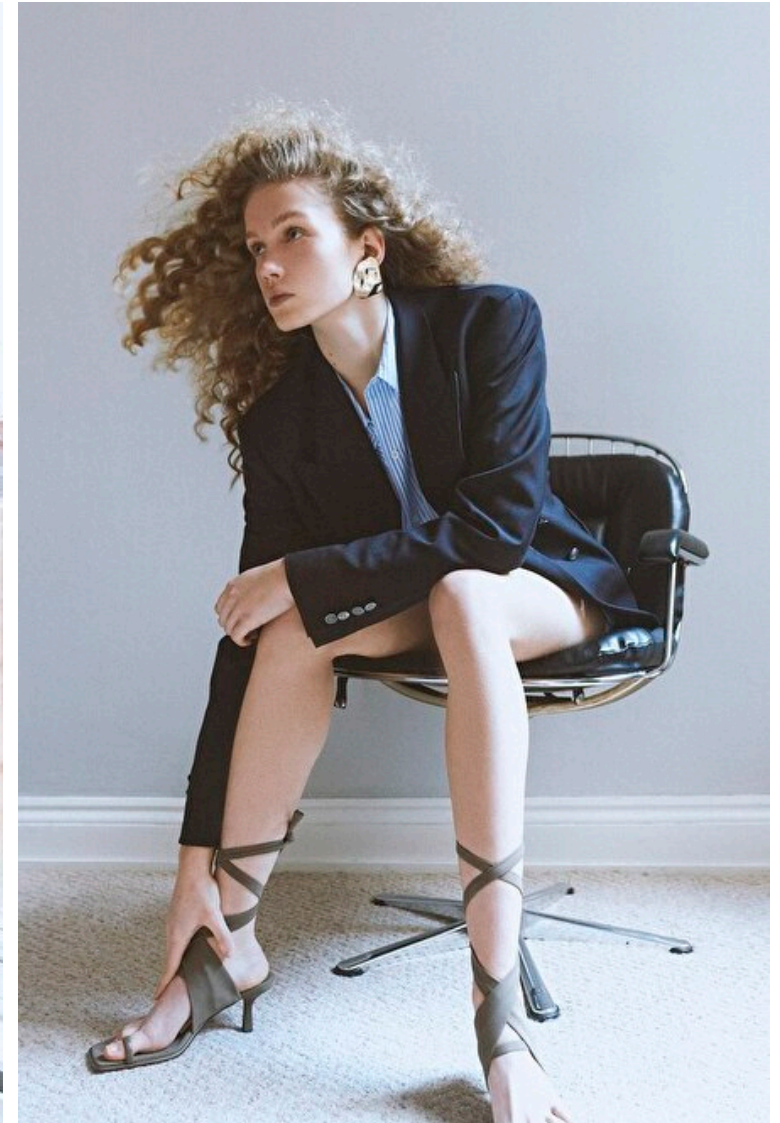

Lily Drinkwater

Height 178cm / 5' 10.0"

Bust 84cm / 33"

Waist 61cm / 24"

Hips 90cm / 35.5"

Shoes EU/US/UK 39 / 8 / 6

Eyes Blue green

Hair Blond