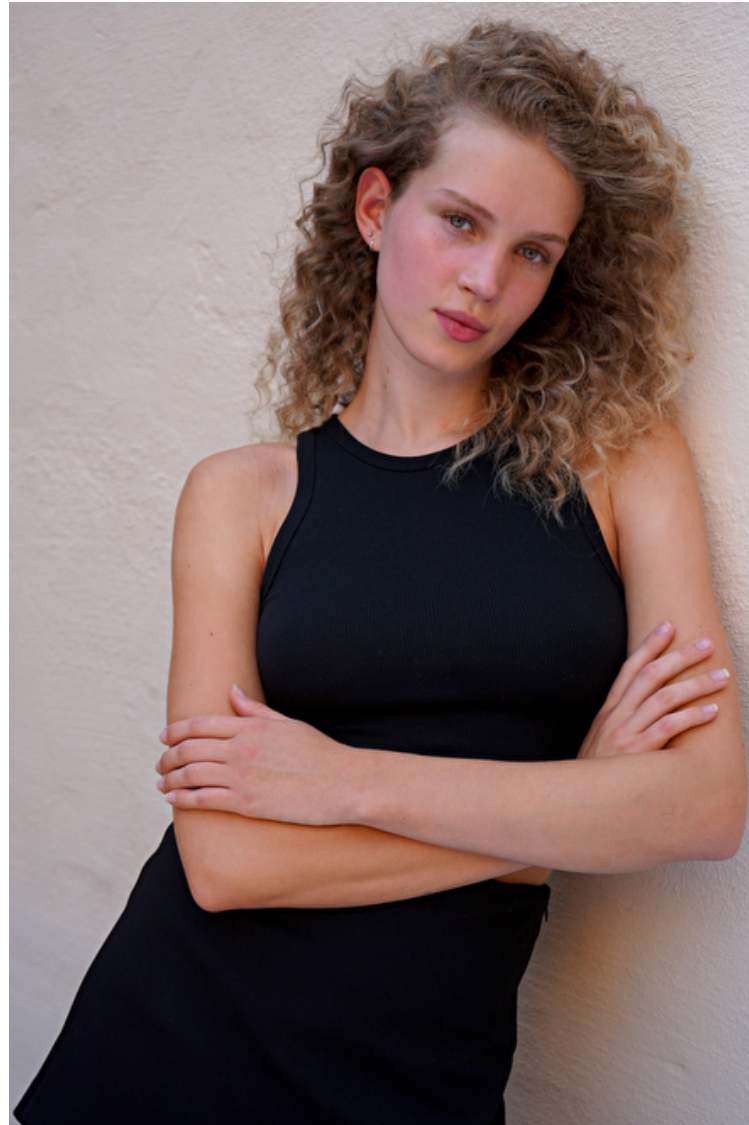

Lily Drinkwater

Height 178cm / 5' 10.0"

Bust 84cm / 33"

Waist 61cm / 24"

Hips 90cm / 35.5"

Shoes EU/US/UK 39 / 8 / 6

Eyes Blue green

Hair Blond