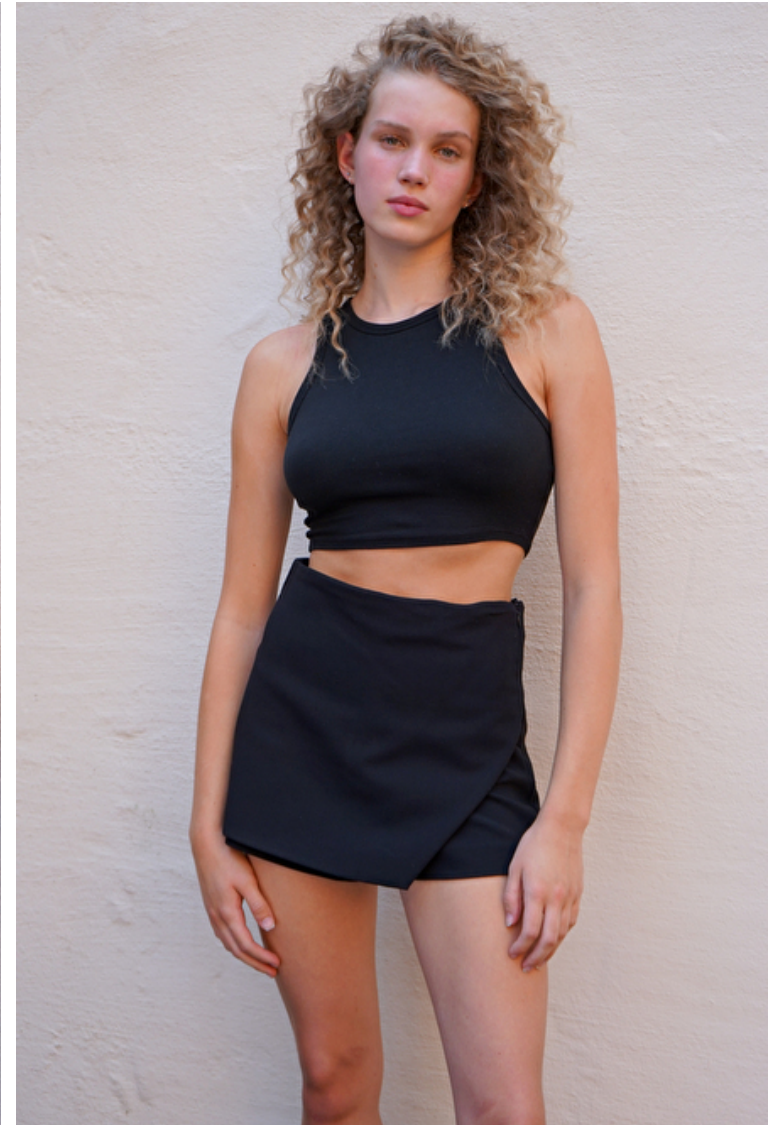

Lily Drinkwater

Height 178cm / 5' 10.0"

Bust 84cm / 33"

Waist 61cm / 24"

Hips 90cm / 35.5"

Shoes EU/US/UK 39 / 8 / 6

Eyes Blue green

Hair Blond