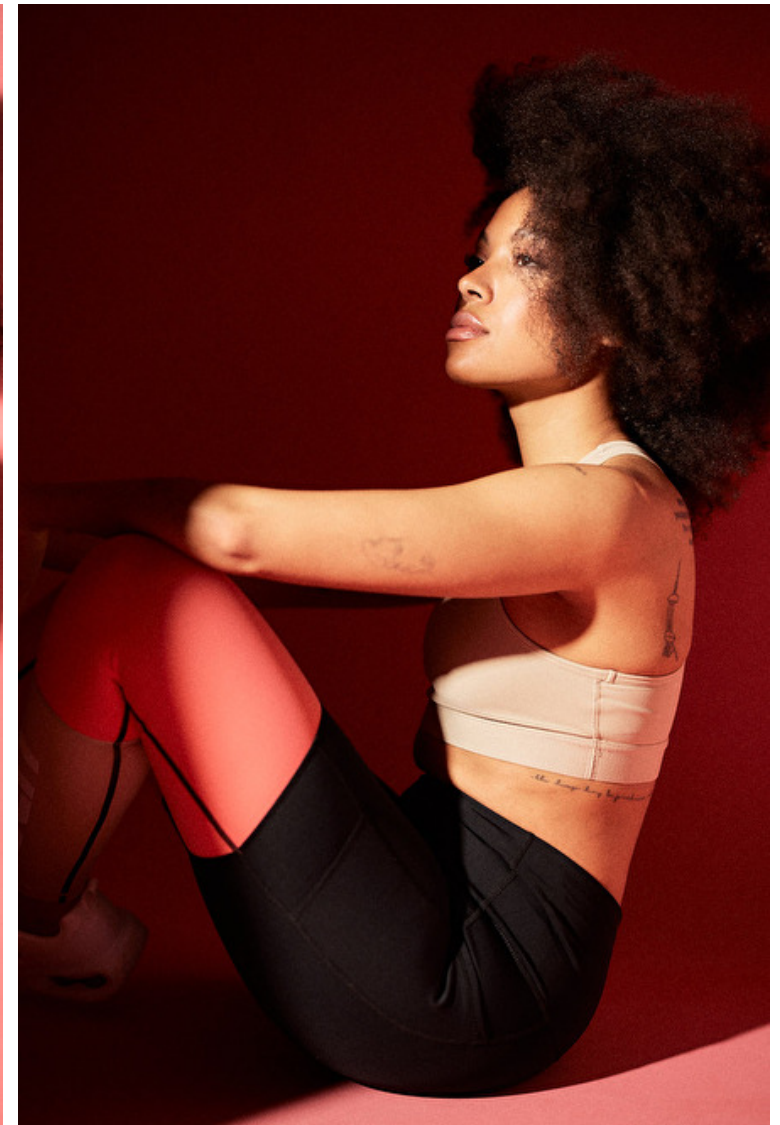

Modellink

Vasagatan 16, Goteborg, 41124, Goteborg, Sweden
Phone: 031-13 15 33 **Email:** info@modellink.se **Website:** http://modellink.se/

Linda Carter

Height 172cm / 5' 7.5"

Bust 82cm / 32.5"

Waist 67cm / 26.5"

Hips 102cm / 40"

Shoes EU/US/UK 39 / 8 / 6

Eyes Dark brown

Hair Dark brown

Cup B