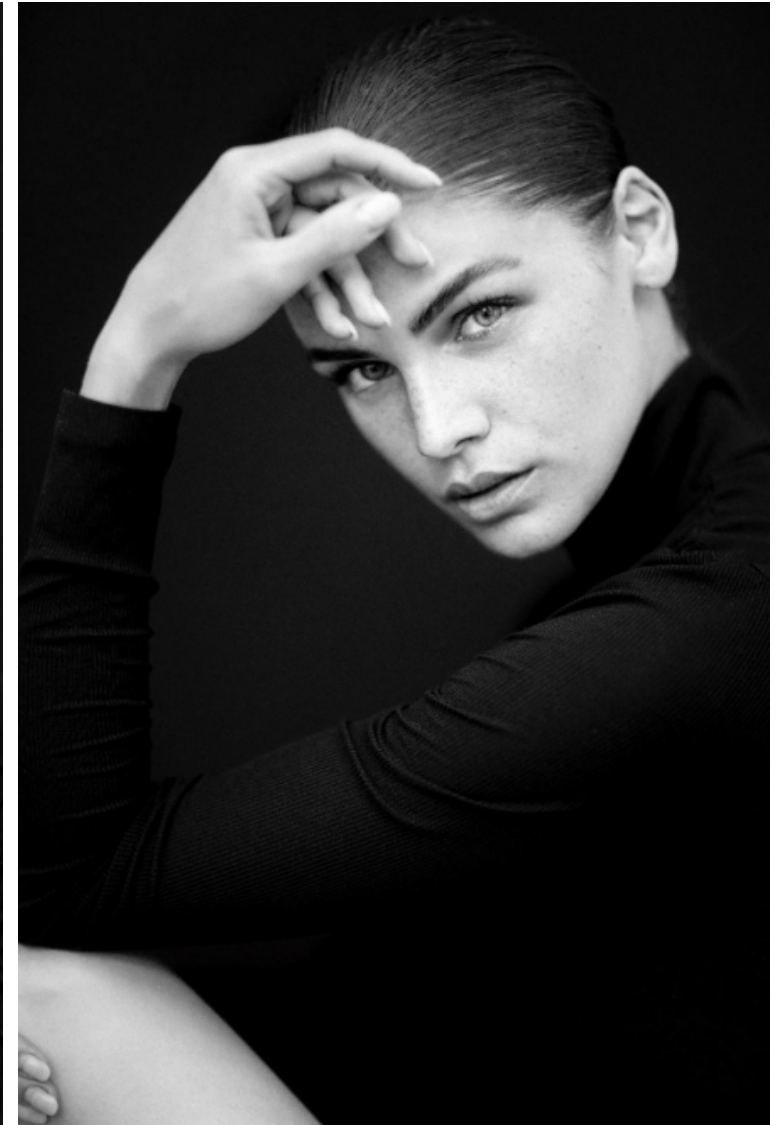

Modellink

Vasagatan 16, Goteborg, 41124, Goteborg, Sweden
Phone: 031-13 15 33 **Email:** info@modellink.se **Website:** <http://modellink.se/>

Lisa Tomaschewsky

Height 172cm / 5' 7.5"

Bust 88cm / 34.5"

Waist 59cm / 23"

Hips 88cm / 34.5"

Shoes EU/US/UK 37.5 / 7 / 4

Eyes Blue green

Hair Brown

Cup C