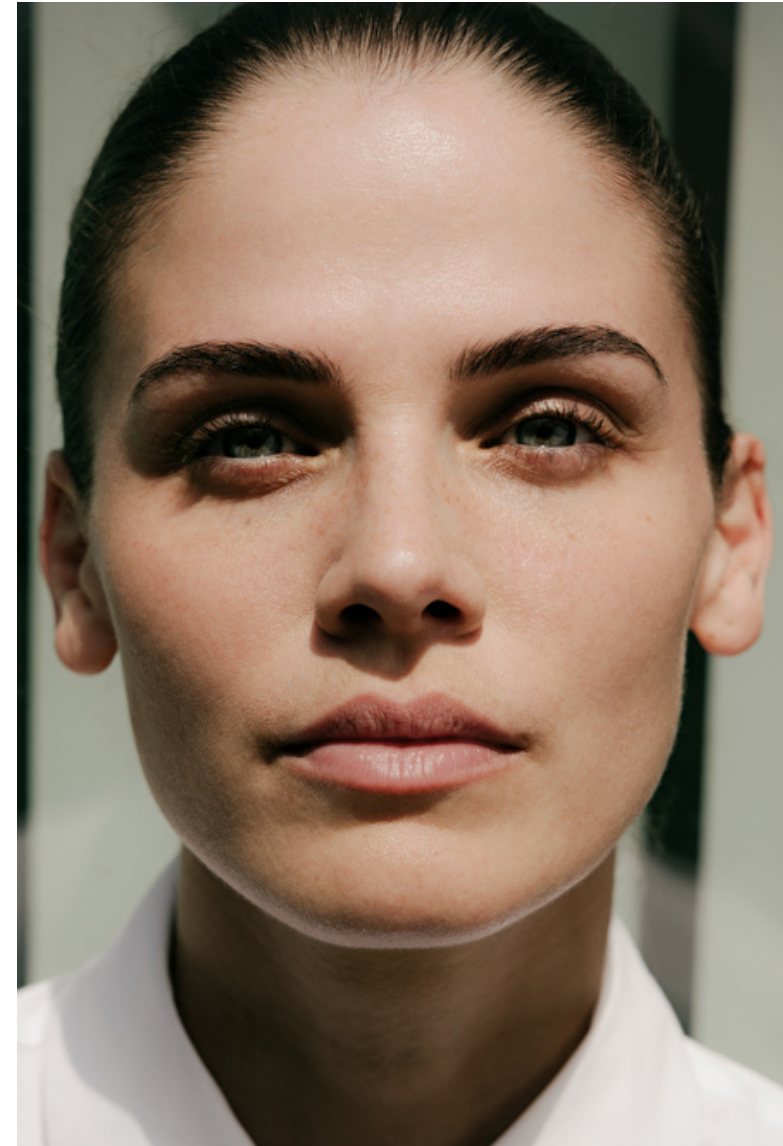

Modellink

Vasagatan 16, Goteborg, 41124, Goteborg, Sweden
Phone: 031-13 15 33 **Email:** info@modellink.se **Website:** <http://modellink.se/>

Lisa Tomaschewsky

Height 172cm / 5' 7.5"

Bust 88cm / 34.5"

Waist 59cm / 23"

Hips 88cm / 34.5"

Shoes EU/US/UK 37.5 / 7 / 4

Eyes Blue green

Hair Brown

Cup C