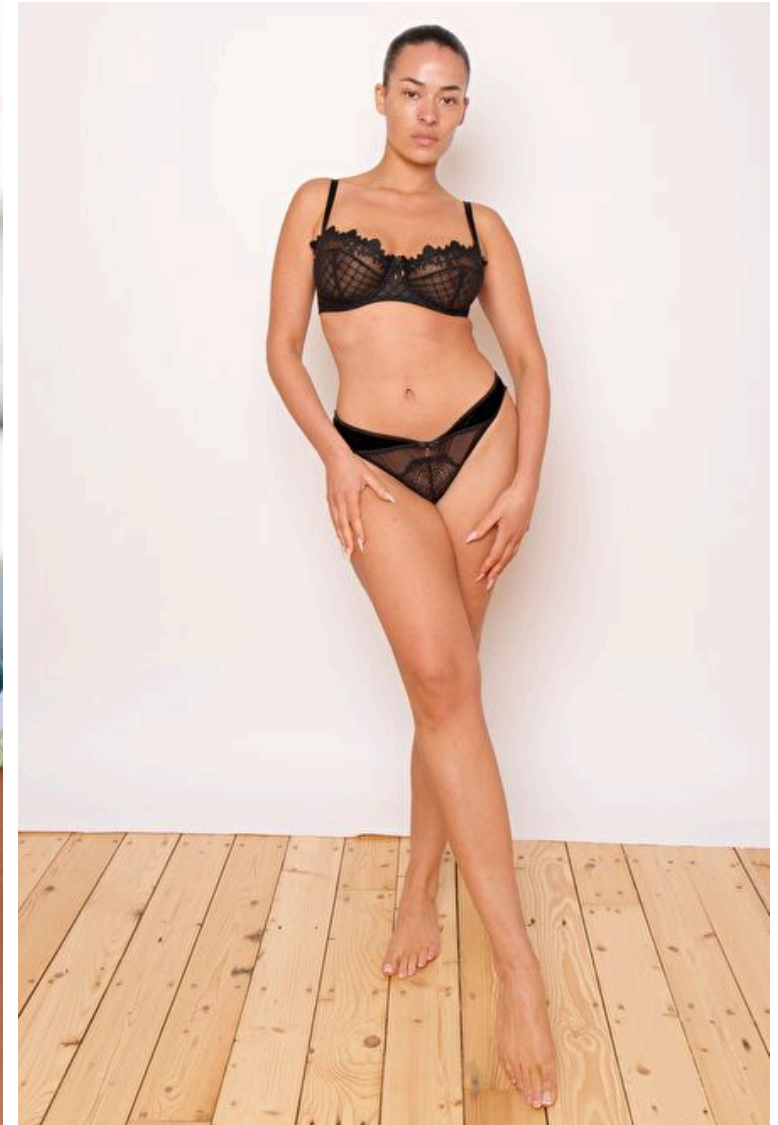

Waist 68cm / 27"

Hips 100cm / 39.5"

Shoes EU/US/UK 40 / 9 / 7

Eyes Brown

Hair Black

Cup E

Modellink

Vasagatan 16, Goteborg, 41124, Goteborg, Sweden
Phone: 031-13 15 33 **Email:** info@modellink.se **Website:** <http://modellink.se/>