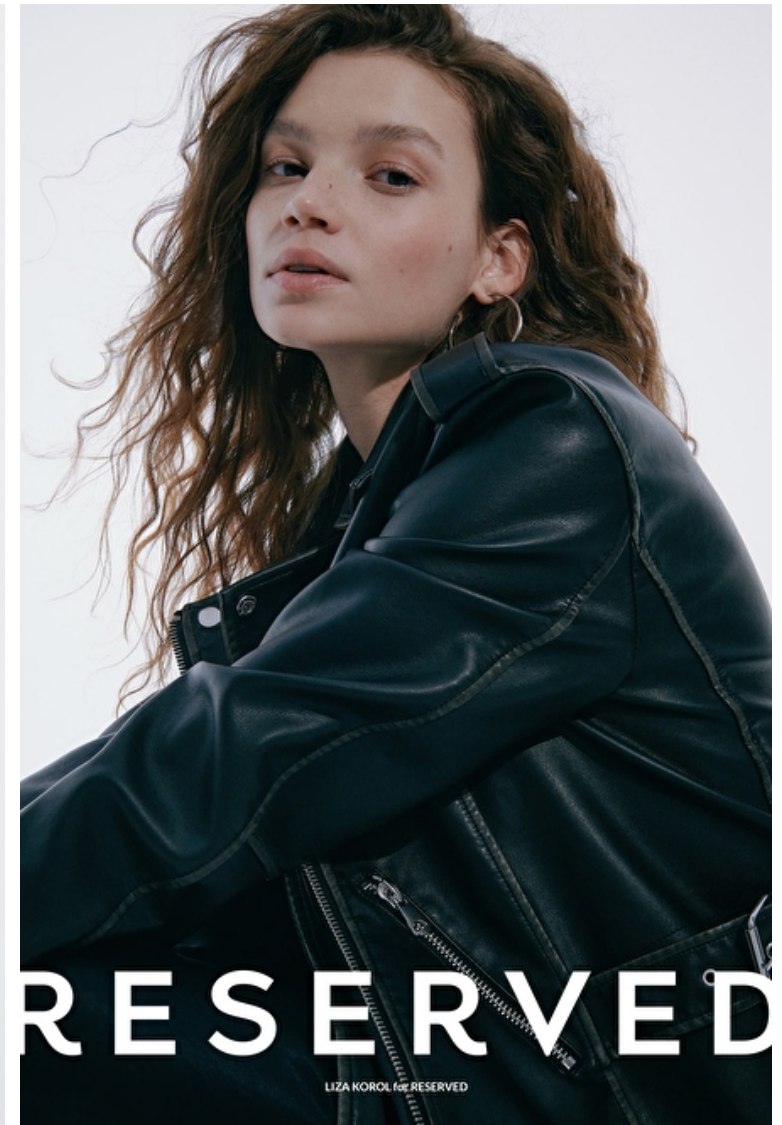

Liza Korol.

Height 180cm / 5' 11.0"

Bust 80cm / 31.5"

Waist 60cm / 23.5"

Hips 90cm / 35.5"

Shoes EU/US/UK 39 / 8 / 6

Eyes Green

Hair Light brown

Cup B