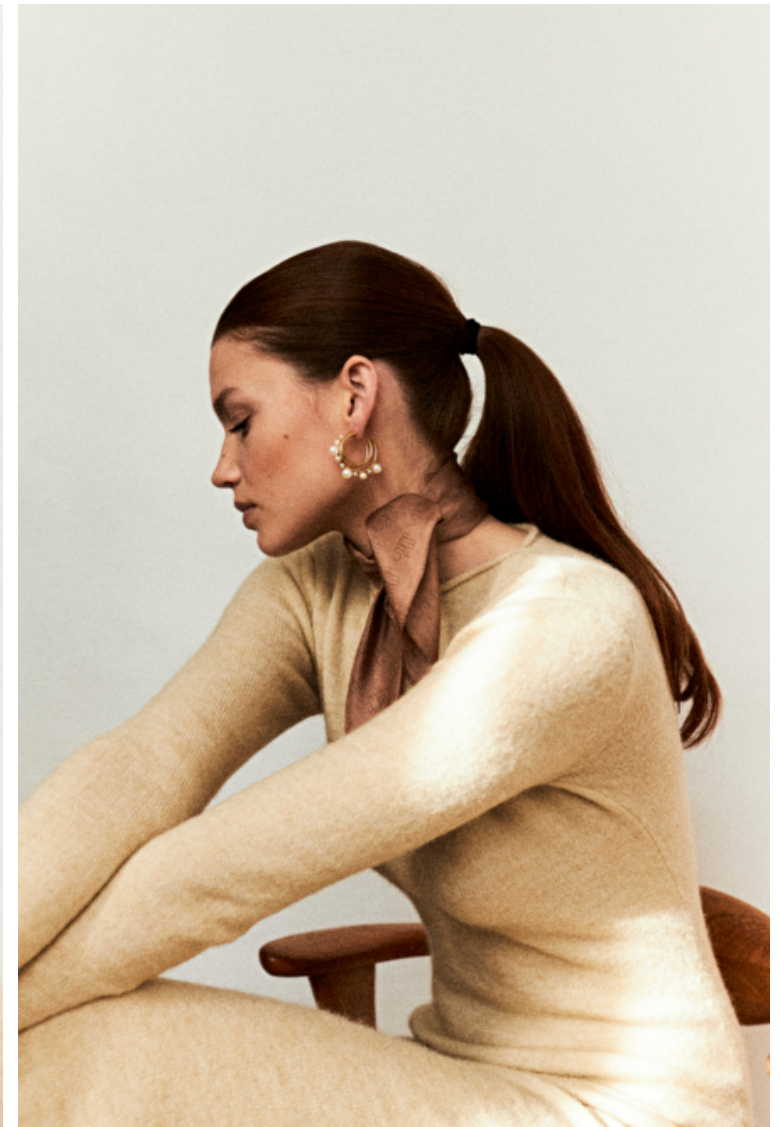

Liza Korol.

Height 180cm / 5' 11.0"

Bust 80cm / 31.5"

Waist 60cm / 23.5"

Hips 90cm / 35.5"

Shoes EU/US/UK 39 / 8 / 6

Eyes Green

Hair Light brown

Cup B