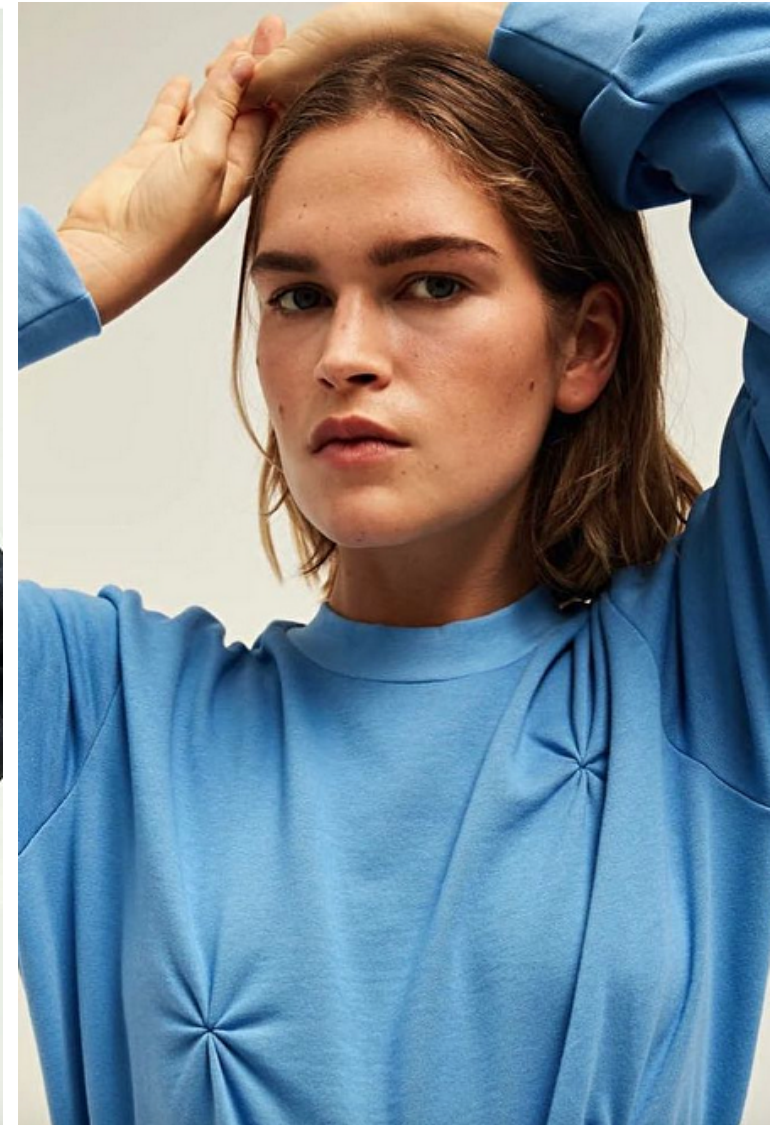

Modellink

Vasagatan 16, Goteborg, 41124, Goteborg, Sweden
Phone: 031-13 15 33 **Email:** info@modellink.se **Website:** http://modellink.se/

Louise Le Niger

Height 175cm / 5' 9.0"

Bust 84cm / 33"

Waist 70cm / 27.5"

Hips 98cm / 38.5"

Shoes EU/US/UK 39.5 / 8.5 / 6

Eyes Grey

Hair Brown

Cup A