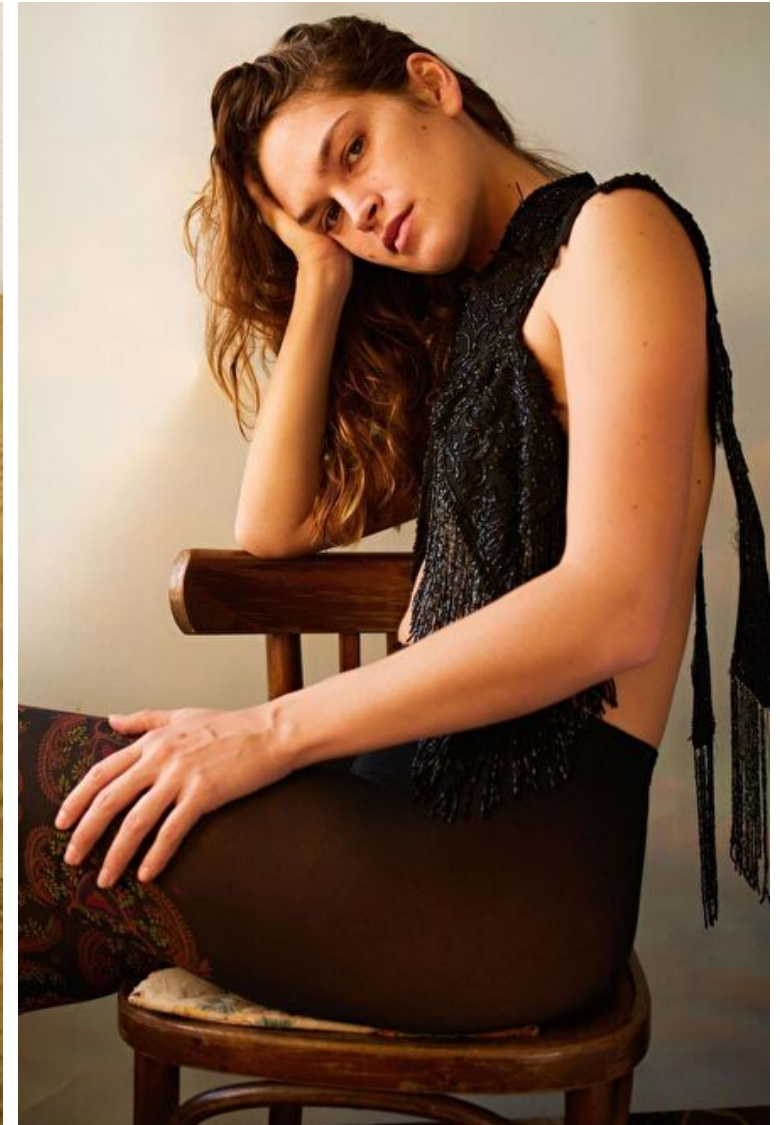

Modellink

Vasagatan 16, Goteborg, 41124, Goteborg, Sweden
Phone: 031-13 15 33 **Email:** info@modellink.se **Website:** http://modellink.se/

Louise Le Niger

Height 175cm / 5' 9.0"

Bust 84cm / 33"

Waist 70cm / 27.5"

Hips 98cm / 38.5"

Shoes EU/US/UK 39.5 / 8.5 / 6

Eyes Grey

Hair Brown

Cup A