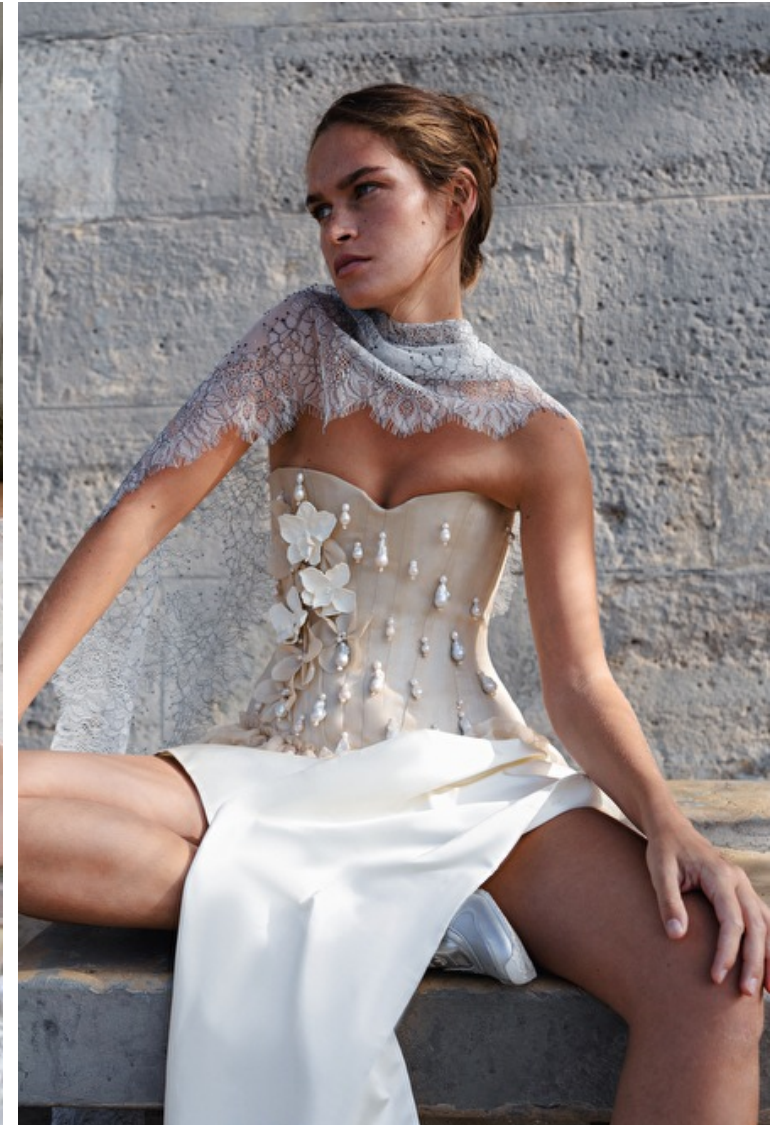

Modellink

Vasagatan 16, Goteborg, 41124, Goteborg, Sweden
Phone: 031-13 15 33 Email: info@modellink.se Website: <http://modellink.se/>

Louise Le Niger

Height 175cm / 5' 9.0"

Bust 84cm / 33"

Waist 70cm / 27.5"

Hips 98cm / 38.5"

Shoes EU/US/UK 39.5 / 8.5 / 6

Eyes Grey

Hair Brown

Cup A