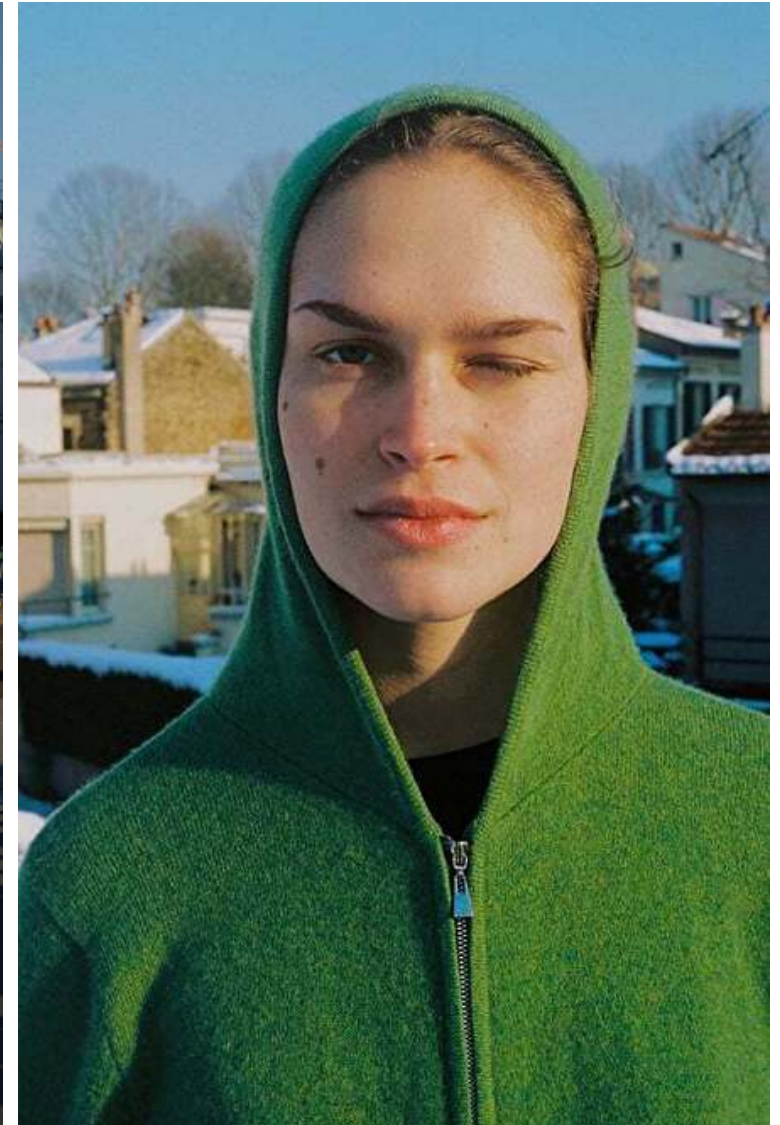

Modellink

Vasagatan 16, Goteborg, 41124, Goteborg, Sweden
Phone: 031-13 15 33 **Email:** info@modellink.se **Website:** http://modellink.se/

Louise Le Niger

Height 175cm / 5' 9.0"

Bust 84cm / 33"

Waist 70cm / 27.5"

Hips 98cm / 38.5"

Shoes EU/US/UK 39.5 / 8.5 / 6

Eyes Grey

Hair Brown

Cup A