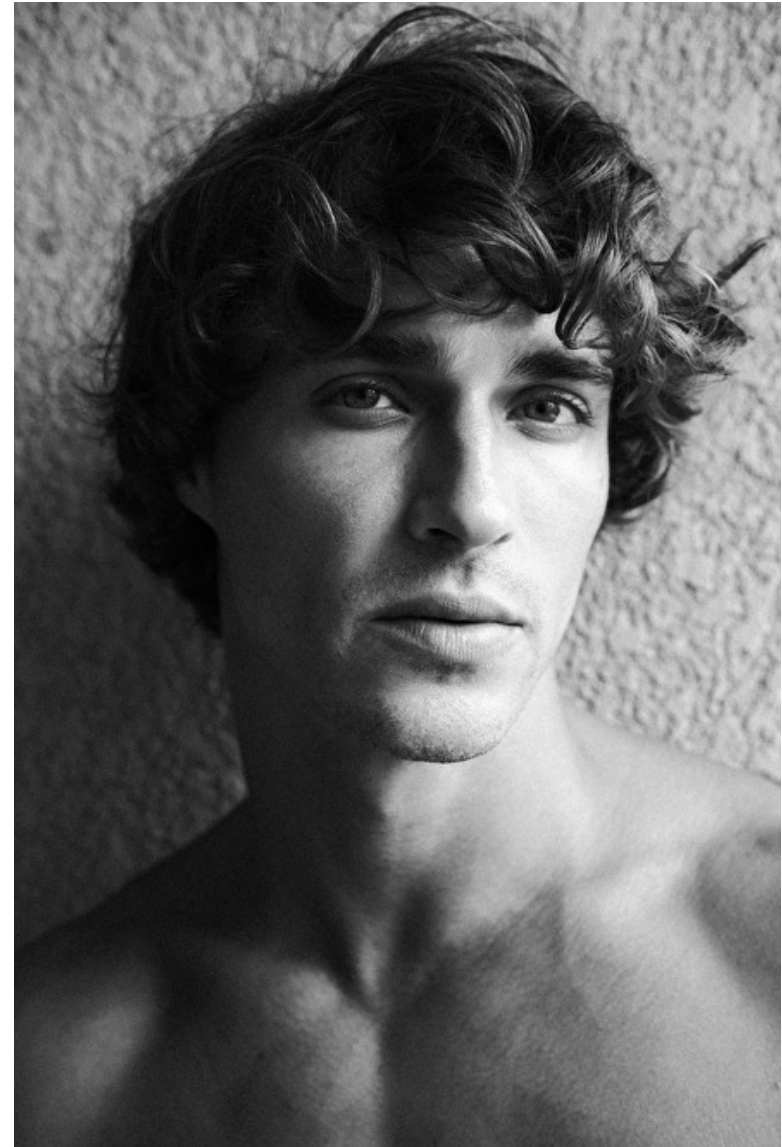

## Lucas Medeiros

Height 177cm / 5' 9.5"

Chest 104cm / 41"

Waist 77cm / 30.5"

Hips 92cm / 36"

Shoes EU/US/UK 43 / 10.5 / 9

Eyes Green

Hair Dark blond