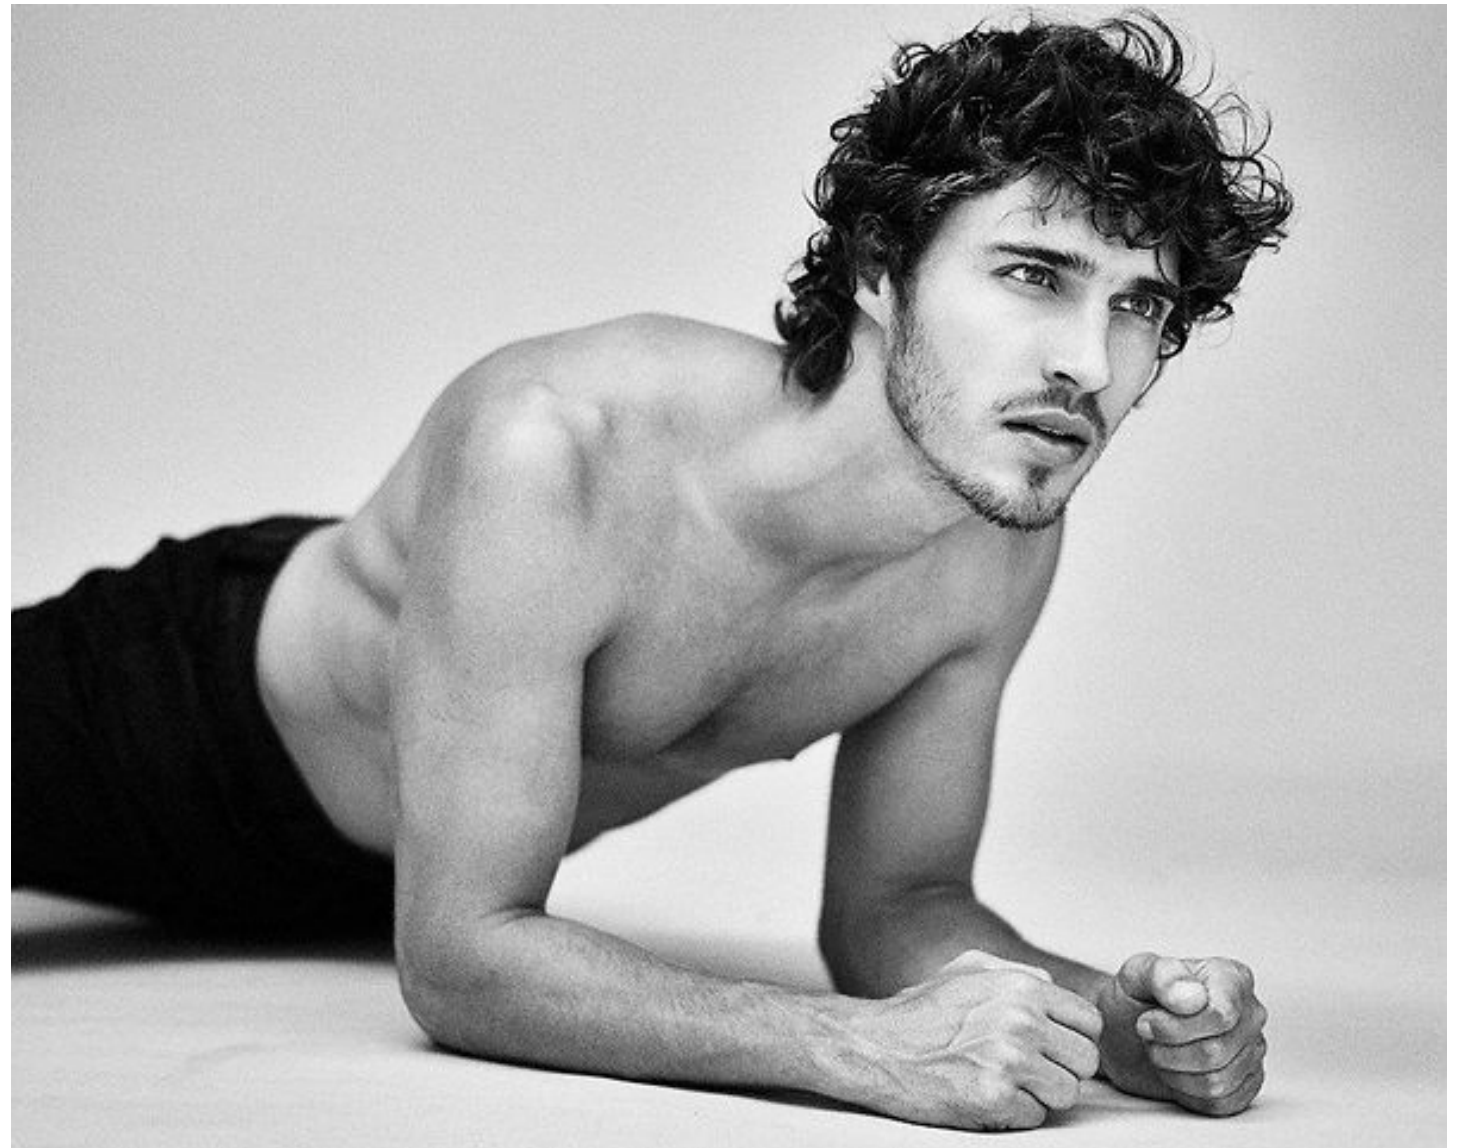

Modellink

Vasagatan 16, Goteborg, 41124, Goteborg, Sweden
Phone: 031-13 15 33 **Email:** info@modellink.se **Website:** <http://modellink.se/>

Lucas Medeiros

Height 177cm / 5' 9.5"

Chest 104cm / 41"

Waist 77cm / 30.5"

Hips 92cm / 36"

Shoes EU/US/UK 43 / 10.5 / 9

Eyes Green

Hair Dark blond

Suit size 46cm / 36"