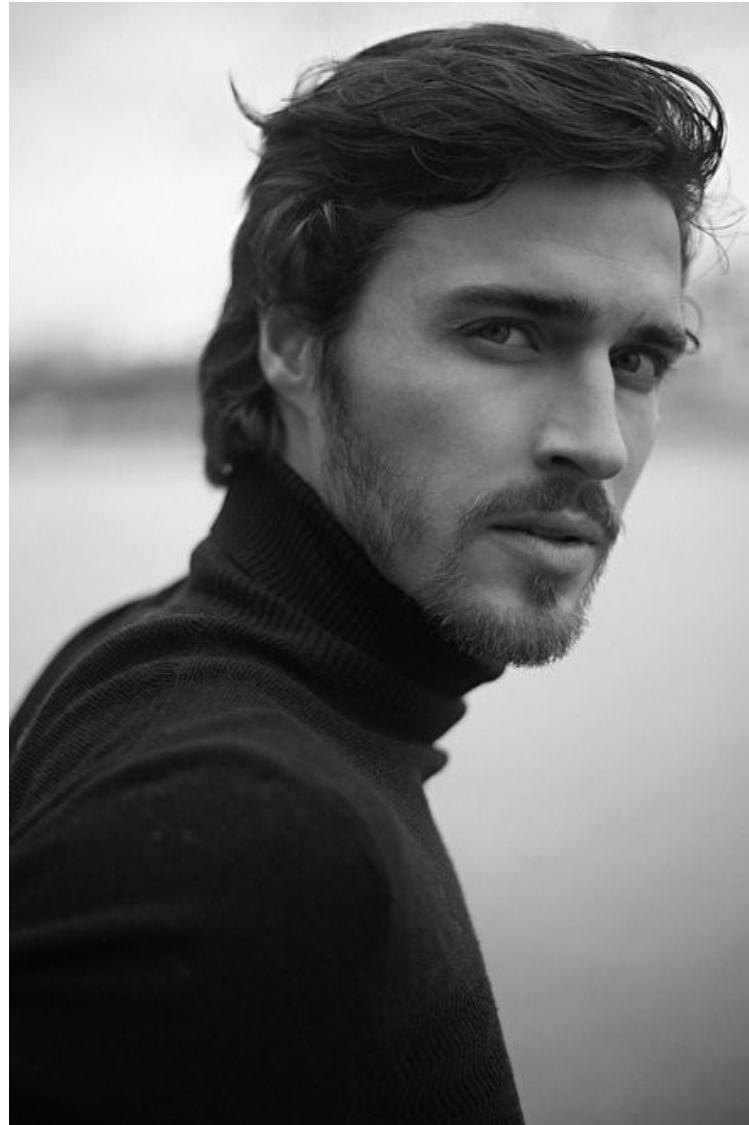

Lucas Medeiros

Height 177cm / 5' 9.5"

Chest 104cm / 41"

Waist 77cm / 30.5"

Hips 92cm / 36"

Shoes EU/US/UK 43 / 10.5 / 9

Eyes Green

Hair Dark blond

Suit size 46cm / 36"