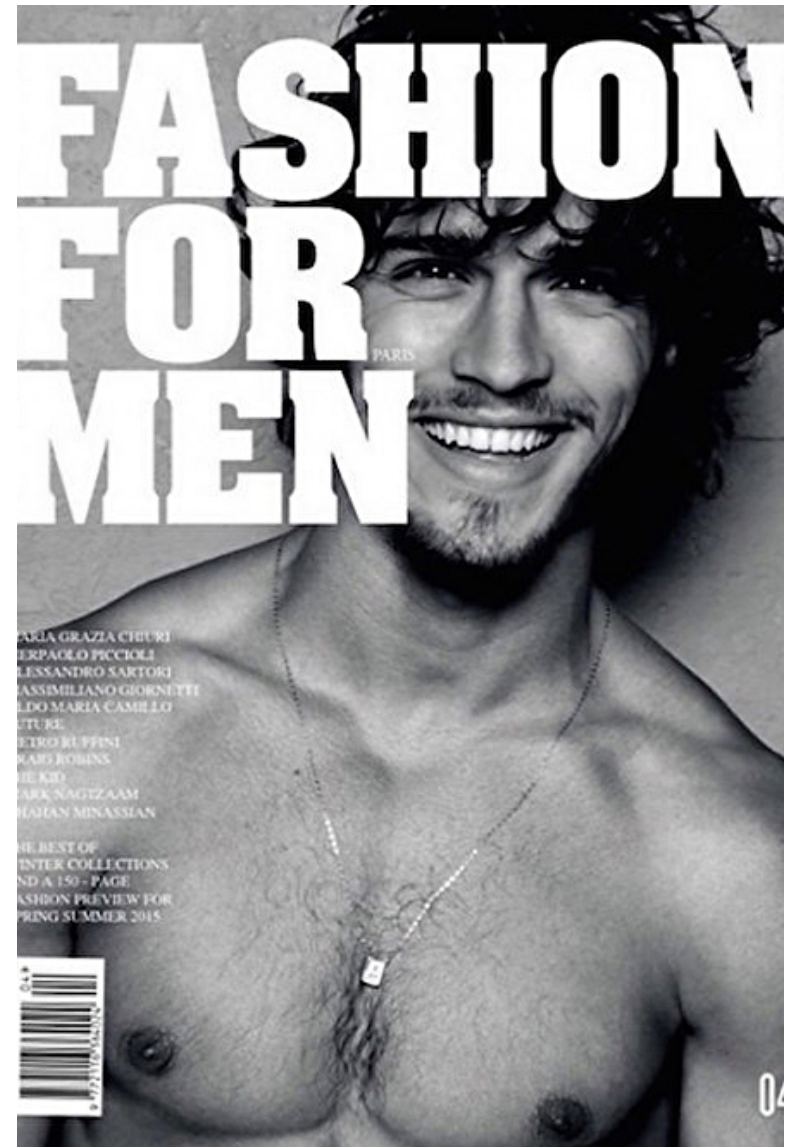

Modellink

Vasagatan 16, Goteborg, 41124, Goteborg, Sweden
Phone: 031-13 15 33 Email: info@modellink.se Website: http://modellink.se/

Lucas Medeiros

Height 177cm / 5' 9.5"

Chest 104cm / 41"

Waist 77cm / 30.5"

Hips 92cm / 36"

Shoes EU/US/UK 43 / 10.5 / 9

Eyes Green

Hair Dark blond

Suit size 46cm / 36"