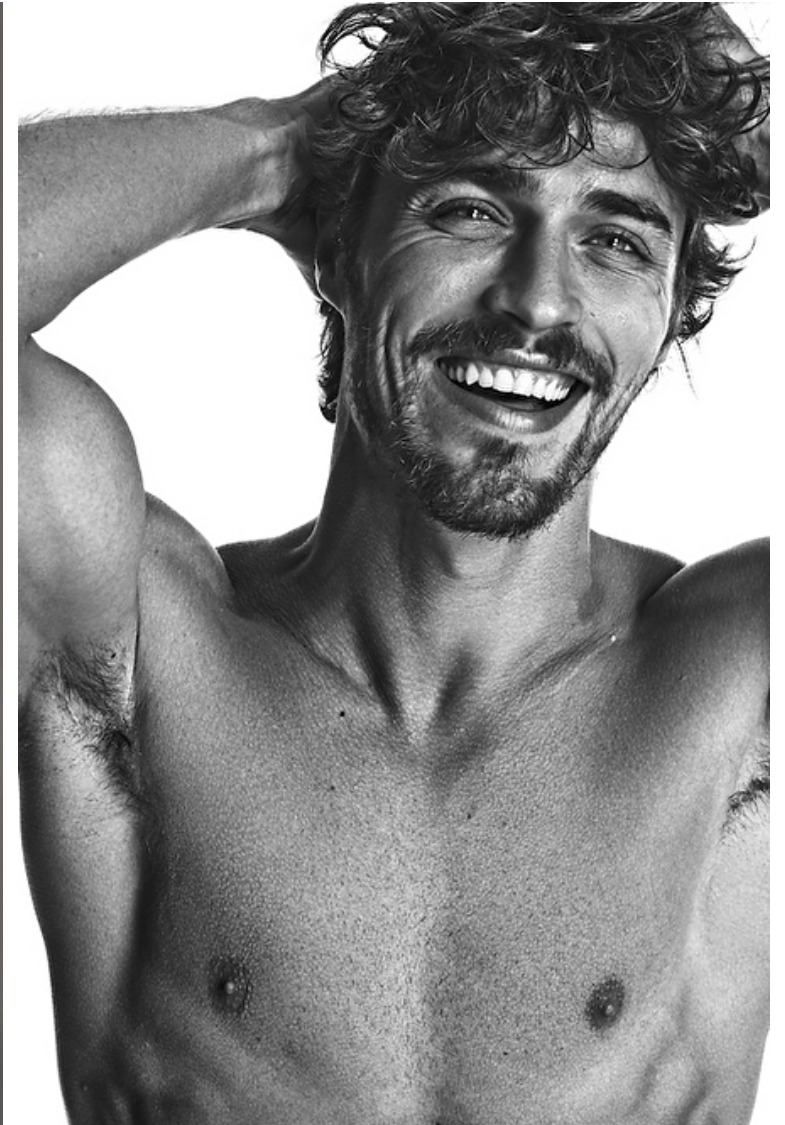

Lucas Medeiros

Height 177cm / 5' 9.5"

Chest 104cm / 41"

Waist 77cm / 30.5"

Hips 92cm / 36"

Shoes EU/US/UK 43 / 10.5 / 9

Eyes Green

Hair Dark blond

Suit size 46cm / 36"