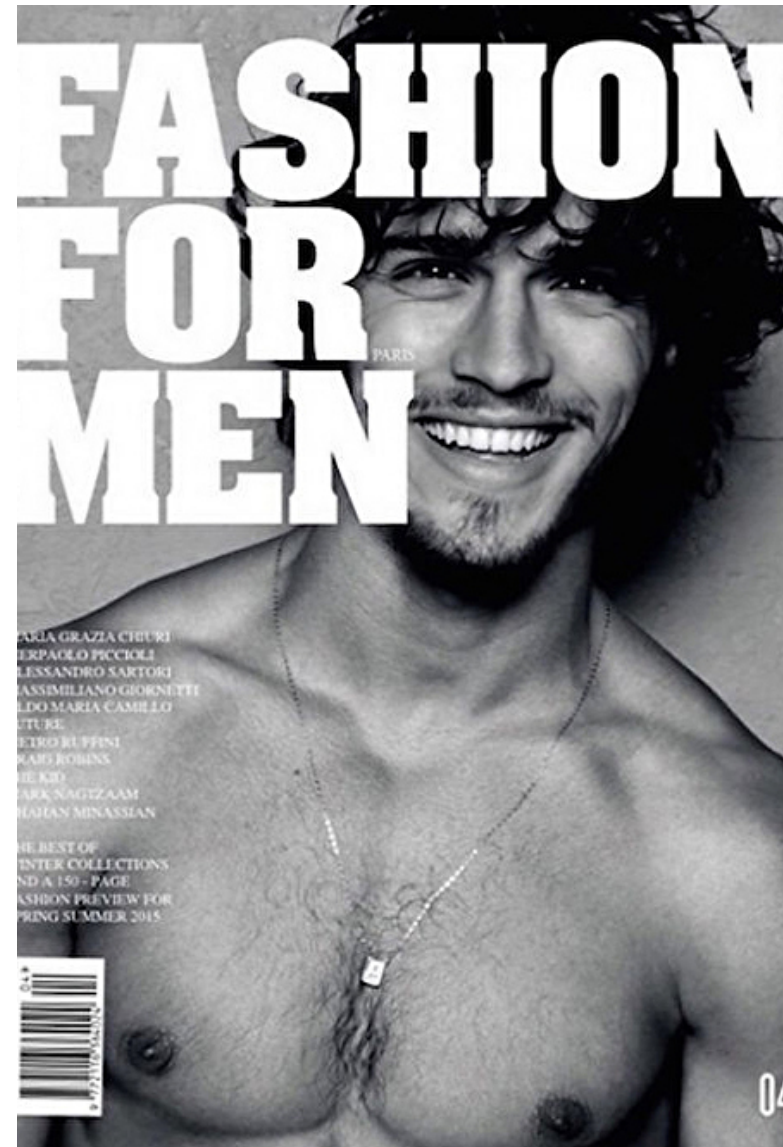

Modellink

Vasagatan 16, Goteborg, 41124, Goteborg, Sweden
Phone: 031-13 15 33 Email: info@modellink.se Website: http://modellink.se/

Lucas Medeiros

Height 177cm / 5' 9.5"

Chest 104cm / 41"

Waist 77cm / 30.5"

Hips 92cm / 36"

Shoes EU/US/UK 43 / 10.5 / 9

Eyes Green

Hair Dark blond

Suit size 46cm / 36"