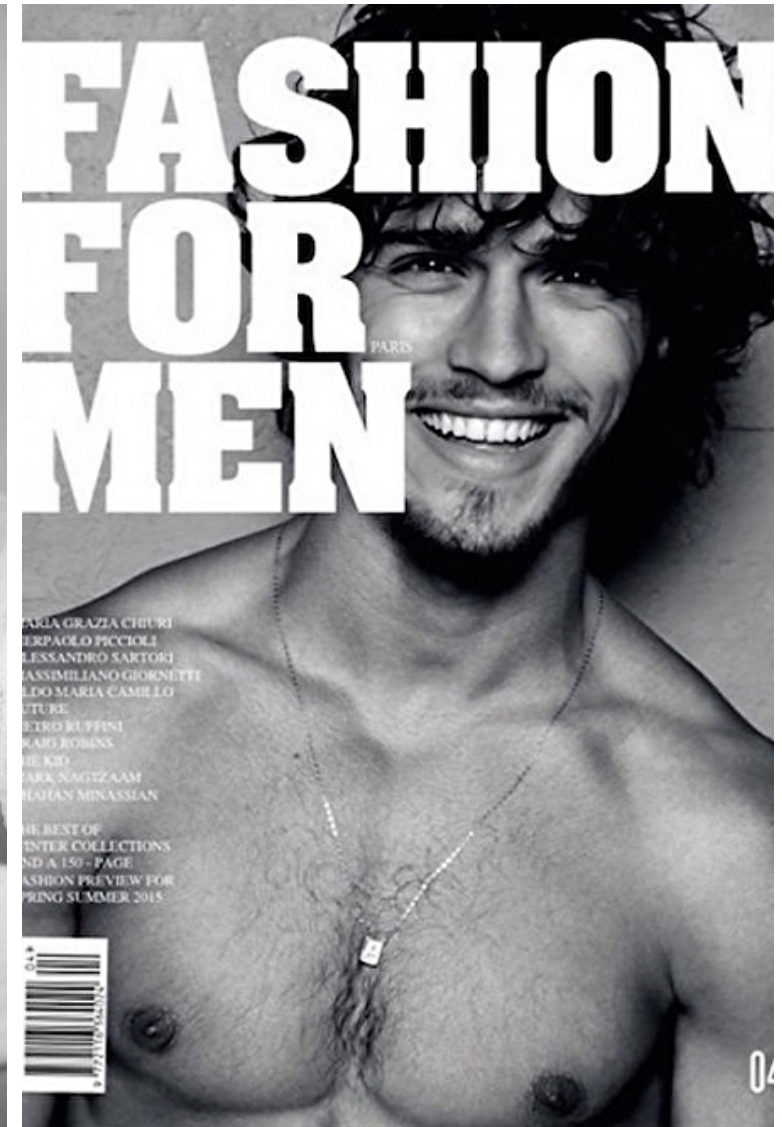

Lucas Medeiros

Height 177cm / 5' 9.5"

Chest 104cm / 41"

Waist 77cm / 30.5"

Hips 92cm / 36"

Shoes EU/US/UK 43 / 10.5 / 9

Eyes Green

Hair Dark blond

Suit size 46cm / 36"