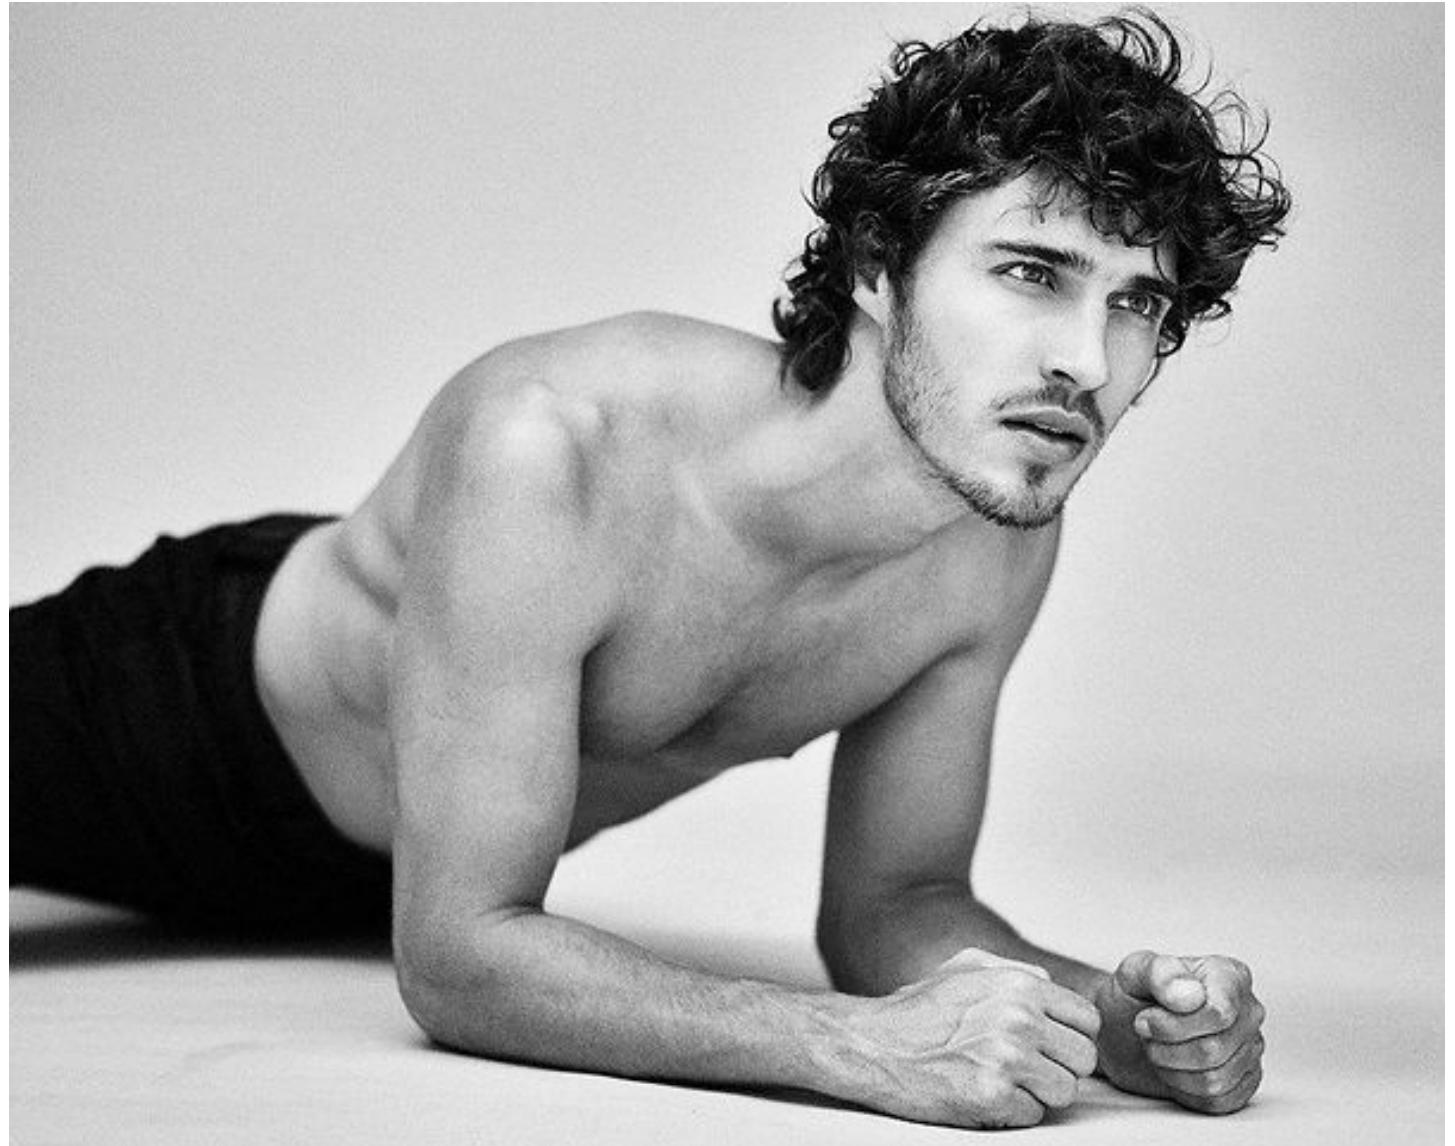

Waist 77cm / 30.5"

Hips 92cm / 36"

Shoes EU/US/UK 43 / 10.5 / 9

Eyes Green

Hair Dark blond

Suit size 46cm / 36"

Modellink

Vasagatan 16, Goteborg, 41124, Goteborg, Sweden
Phone: 031-13 15 33 Email: info@modellink.se Website: http://modellink.se/