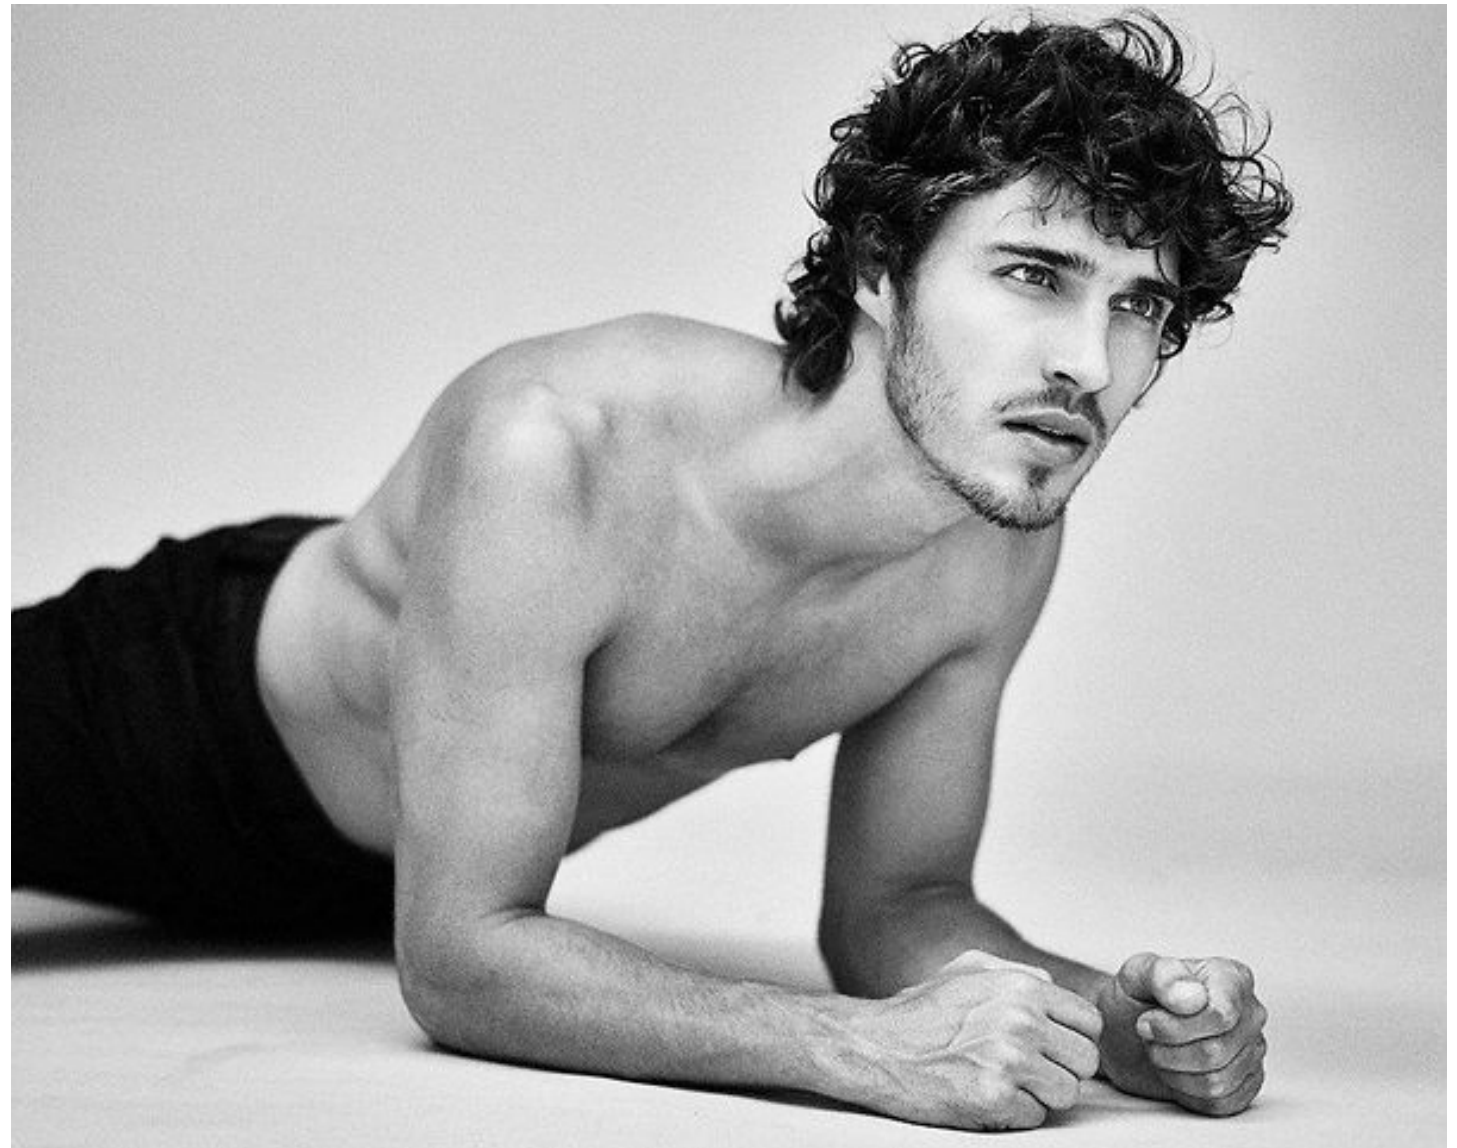

## Lucas Medeiros

Height 177cm / 5' 9.5"

Chest 104cm / 41"

Waist 77cm / 30.5"

Hips 92cm / 36"

Shoes EU/US/UK 43 / 10.5 / 9

Eyes Green

Hair Dark blond

Suit size 46cm / 36"