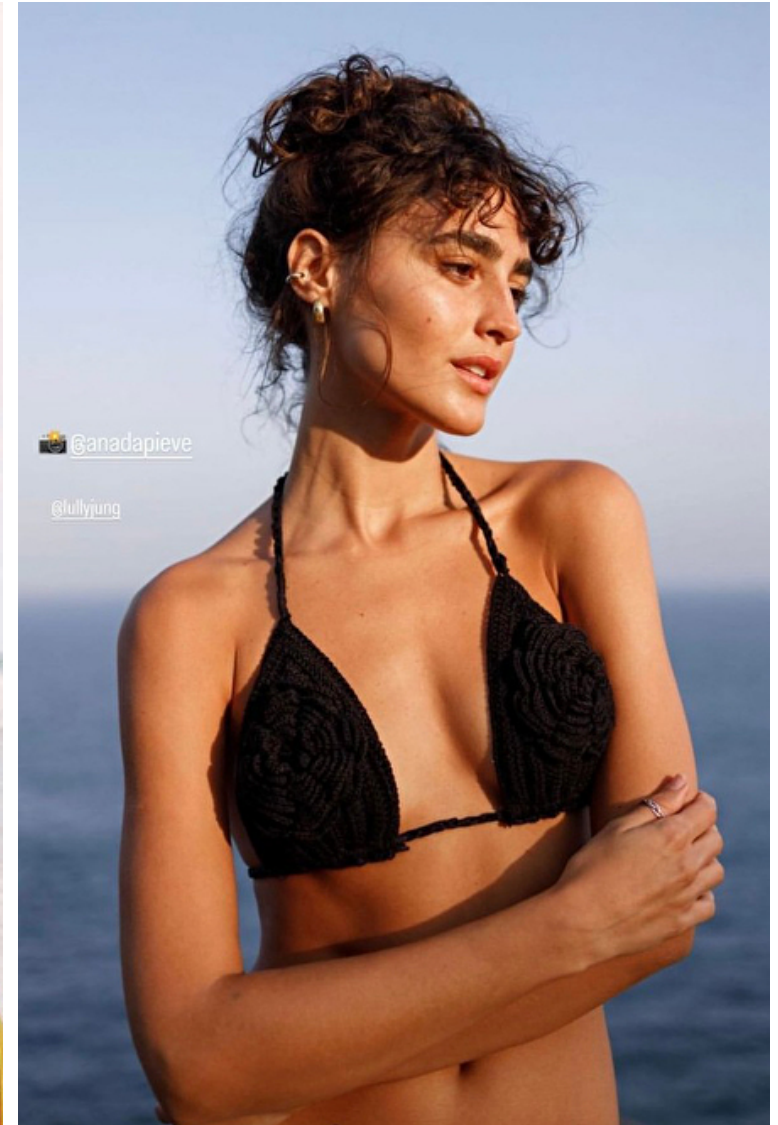

Luiza Jung

Height 176cm / 5' 9.5"

Bust 80cm / 31.5"

Waist 62cm / 24.5"

Hips 93cm / 36.5"

Shoes EU/US/UK 40.5 / 9.5 / 7

Eyes Brown

Hair Dark brown