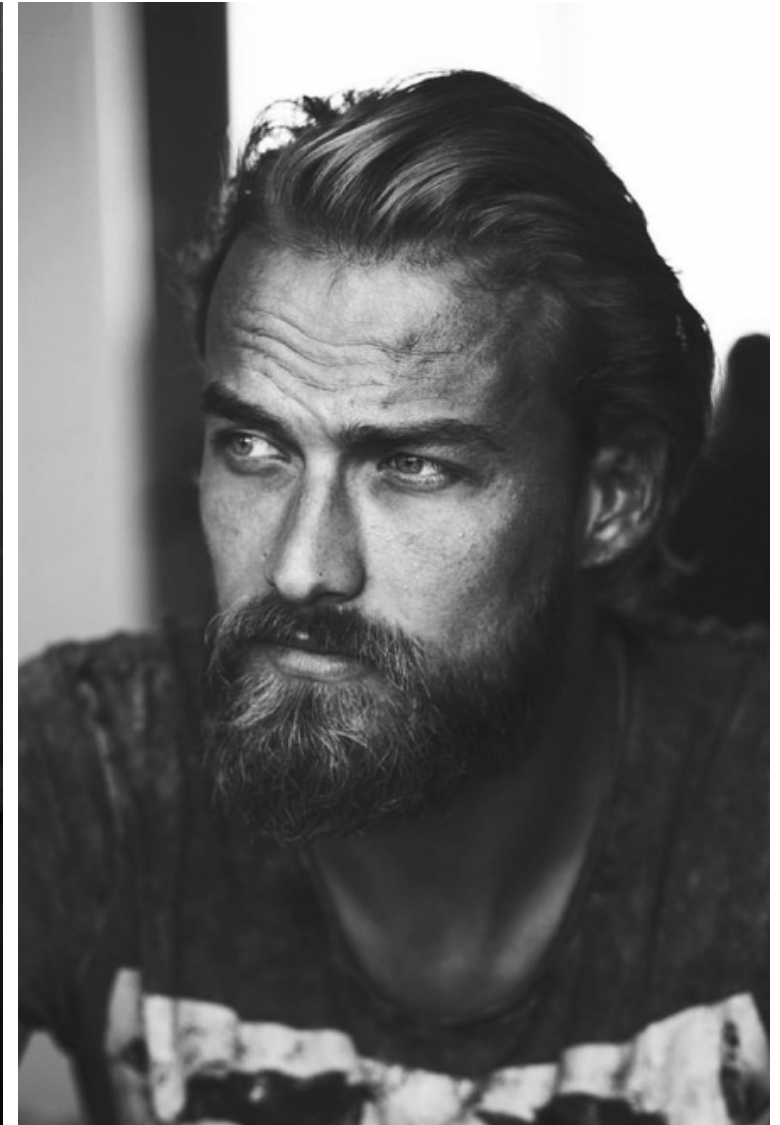

Chest 102cm / 40"

Waist 86cm / 34"

Hips 99cm / 39"

Shoes EU/US/UK 44 / 11 / 9.5

Eyes Blue green

Hair Blond

Modellink

Vasagatan 16, Goteborg, 41124, Goteborg, Sweden
Phone: 031-13 15 33 **Email:** info@modellink.se **Website:** <http://modellink.se/>