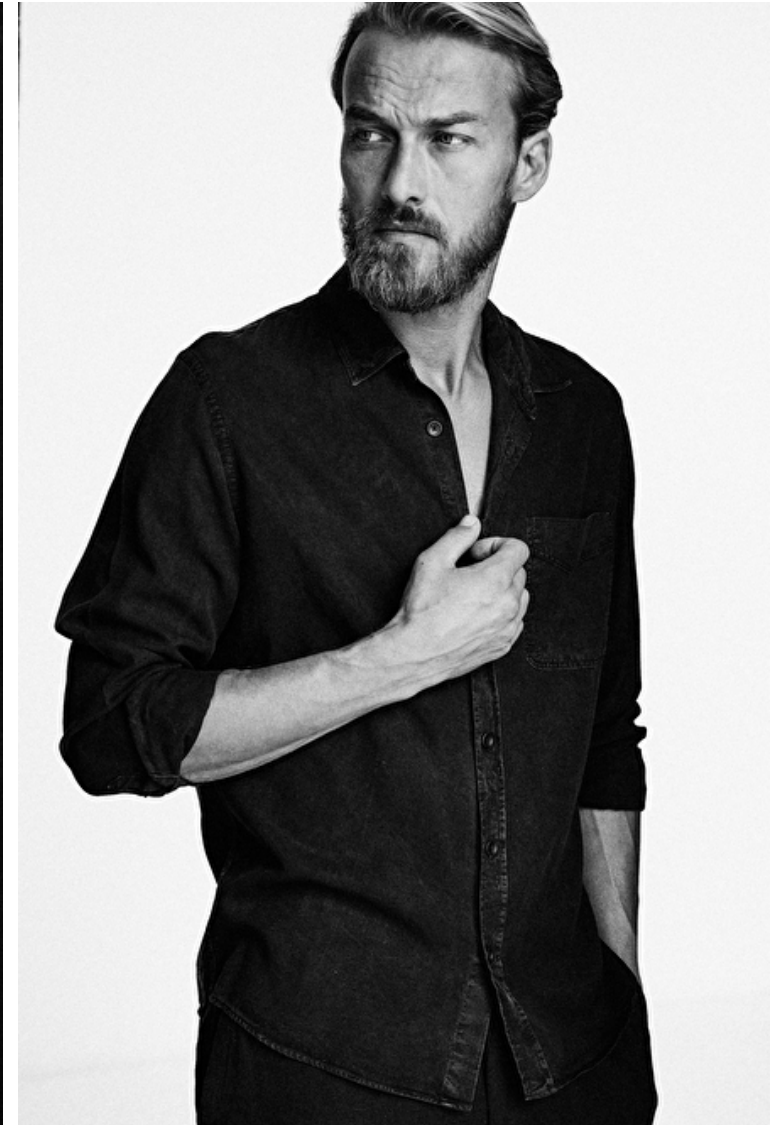

Chest 102cm / 40"

Waist 86cm / 34"

Hips 99cm / 39"

Shoes EU/US/UK 44 / 11 / 9.5

Eyes Blue green

Hair Blond

Modellink

Vasagatan 16, Goteborg, 41124, Goteborg, Sweden
Phone: 031-13 15 33 **Email:** info@modellink.se **Website:** http://modellink.se/