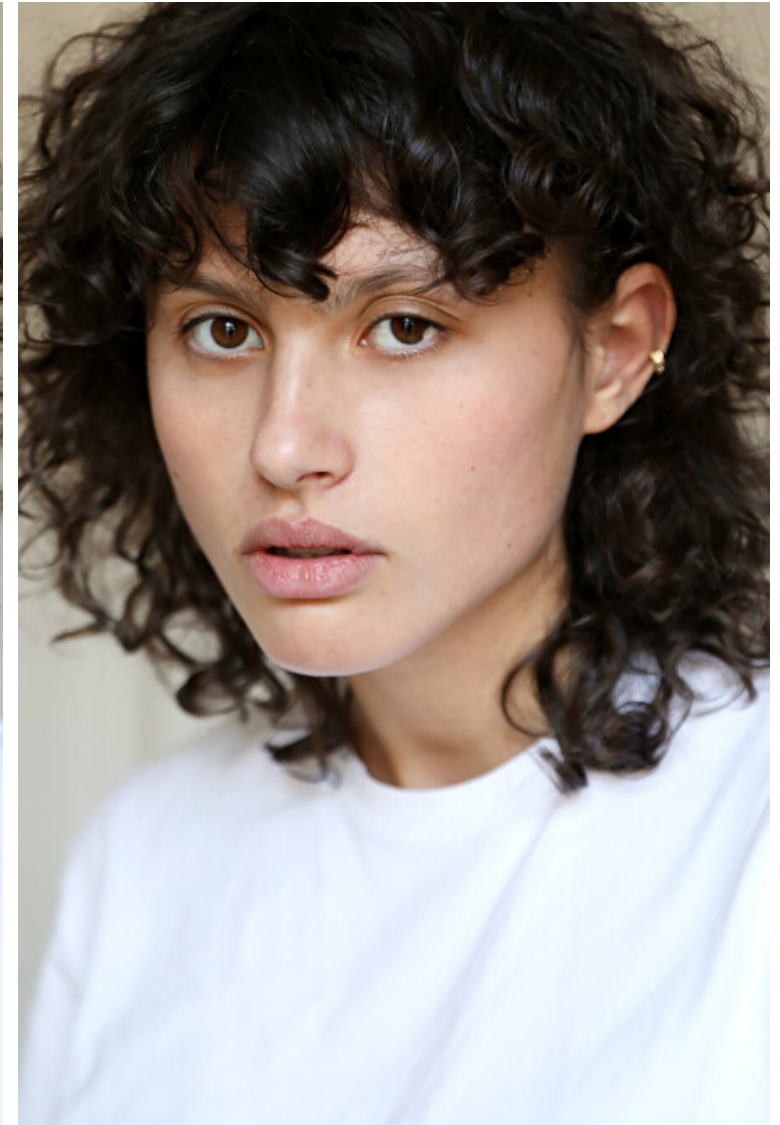

Luna Kozaczka

Height 178cm / 5' 10.0"

Bust 82cm / 32.5"

Waist 61cm / 24"

Hips 90cm / 35.5"

Shoes EU/US/UK 40.5 / 9.5 / 7

Eyes Brown

Hair Brown