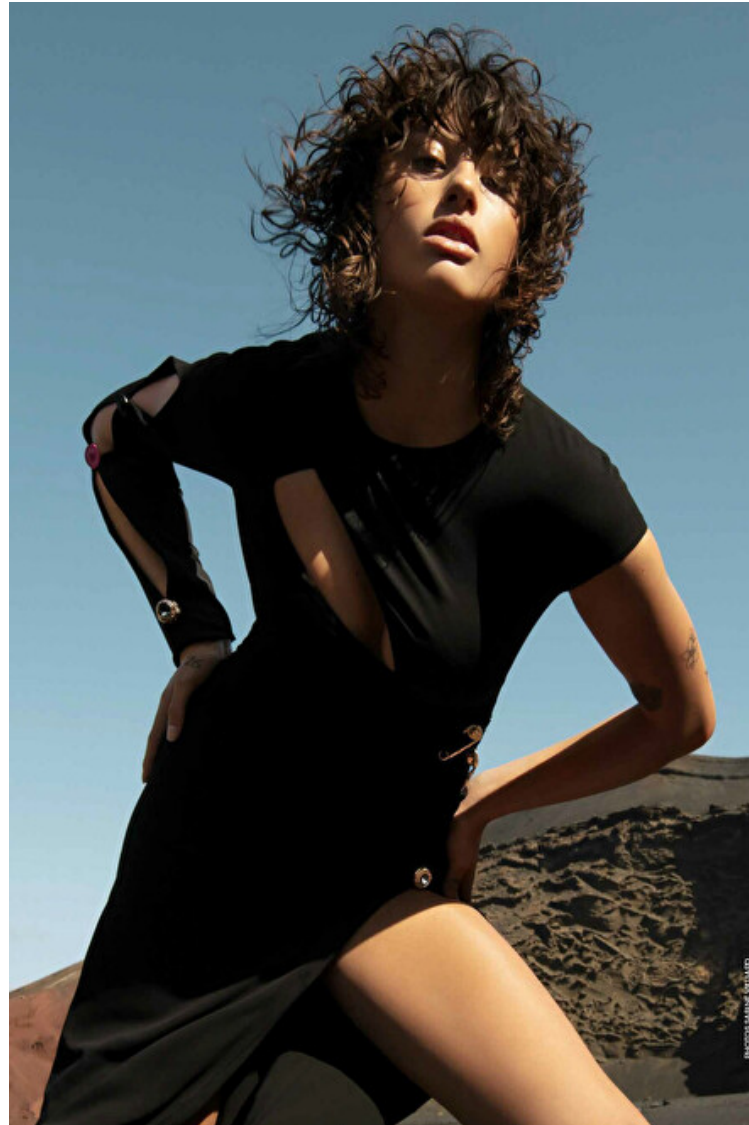

Luna Kozaczka

Height 178cm / 5' 10.0"

Bust 82cm / 32.5"

Waist 61cm / 24"

Hips 90cm / 35.5"

Shoes EU/US/UK 40.5 / 9.5 / 7

Eyes Brown

Hair Brown