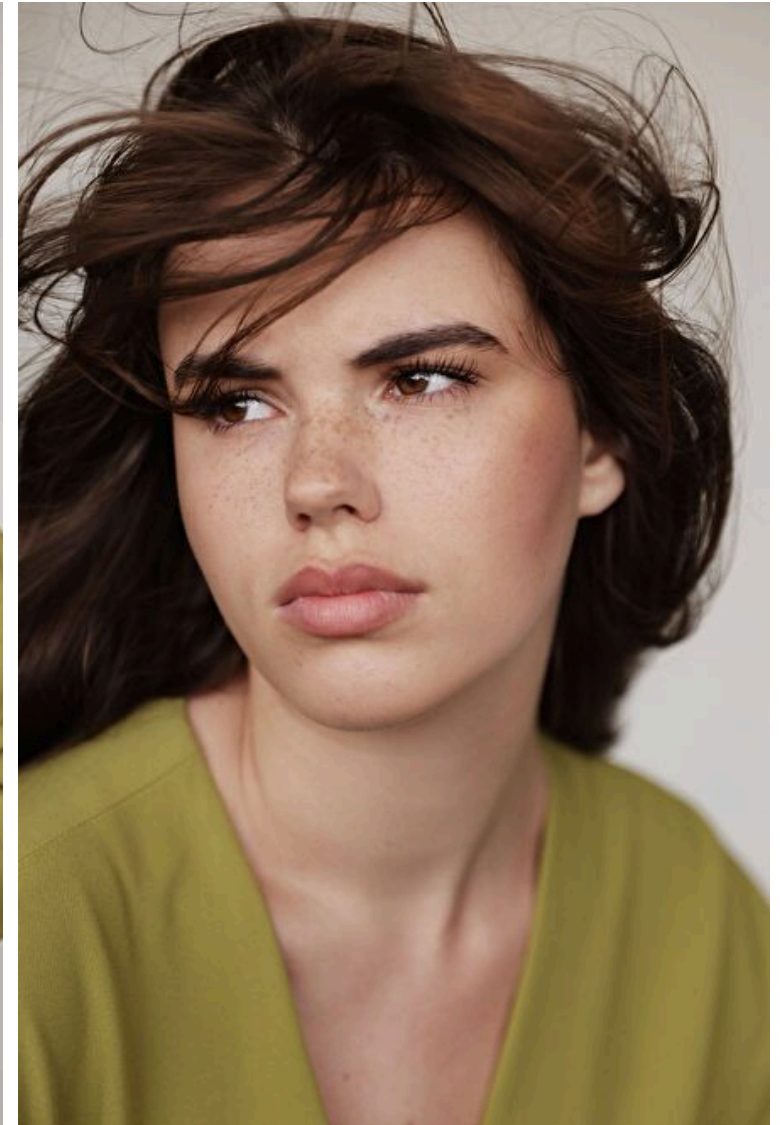

Modellink

Vasagatan 16, Goteborg, 41124, Goteborg, Sweden
Phone: 031-13 15 33 **Email:** info@modellink.se **Website:** http://modellink.se/

Lynn

Height 178cm / 5' 10.0"

Size EU/US 42 / 12

Bust 95cm / 37.5"

Waist 78cm / 30.5"

Hips 110cm / 43.5"

Shoes EU/US/UK 41 / 9.5 / 8

Eyes Brown

Hair Brown

Cup D