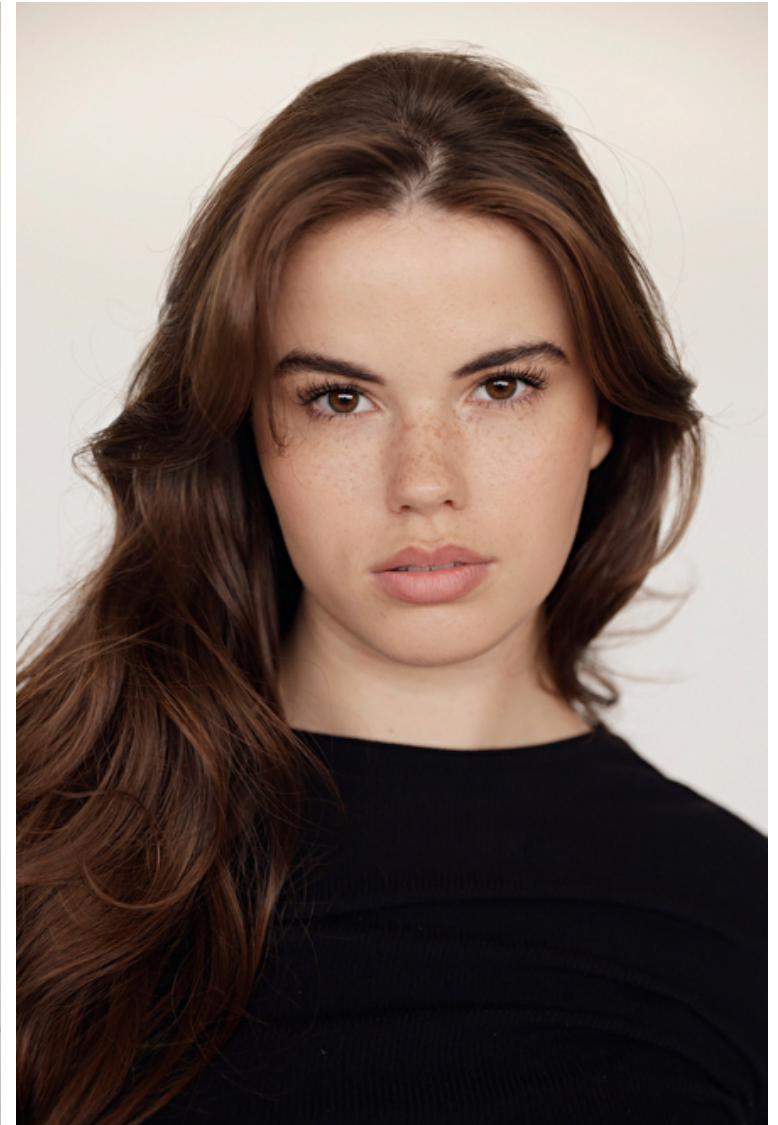

Bust 95cm / 37.5"

Waist 78cm / 30.5"

Hips 110cm / 43.5"

Shoes EU/US/UK 41 / 9.5 / 8

Eyes Brown

Hair Brown

Cup D

Modellink