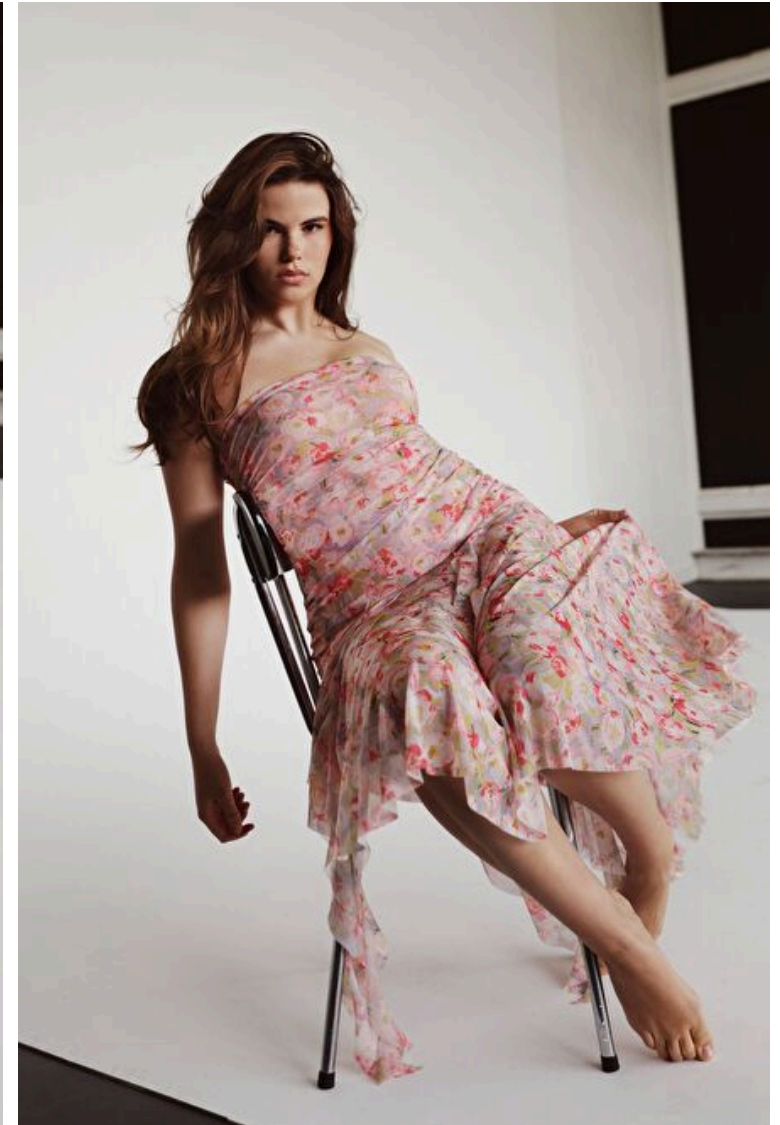

Waist 78cm / 30.5"

Hips 110cm / 43.5"

Shoes EU/US/UK 41 / 9.5 / 8

Eyes Brown

Hair Brown

Cup D

Modellink

Vasagatan 16, Goteborg, 41124, Goteborg, Sweden
Phone: 031-13 15 33 **Email:** info@modellink.se **Website:** <http://modellink.se/>

Lynn

Height 178cm / 5' 10.0"

Size EU/US 42 / 12

Bust 95cm / 37.5"

Waist 78cm / 30.5"

Hips 110cm / 43.5"

Shoes EU/US/UK 41 / 9.5 / 8

Eyes Brown