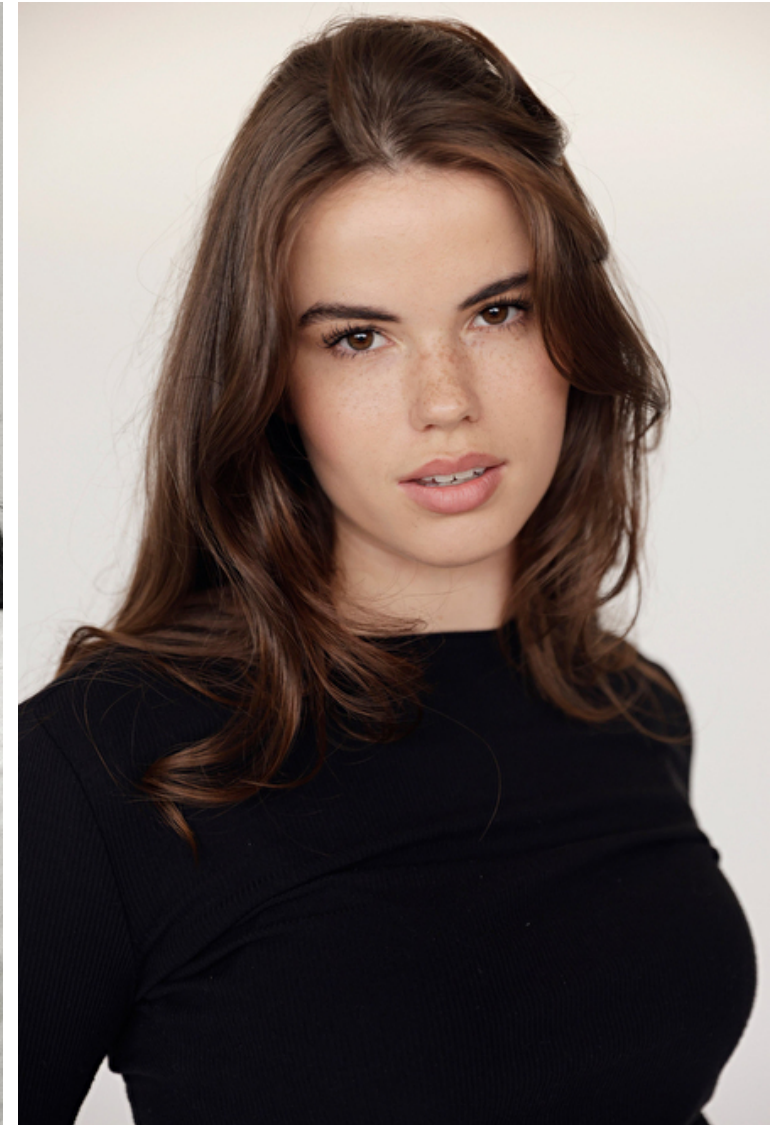

Modellink

Vasagatan 16, Goteborg, 41124, Goteborg, Sweden
Phone: 031-13 15 33 **Email:** info@modellink.se **Website:** http://modellink.se/

Lynn

Height 178cm / 5' 10.0"

Size EU/US 42 / 12

Bust 95cm / 37.5"

Waist 78cm / 30.5"

Hips 110cm / 43.5"

Shoes EU/US/UK 41 / 9.5 / 8

Eyes Brown

Hair Brown

Cup D