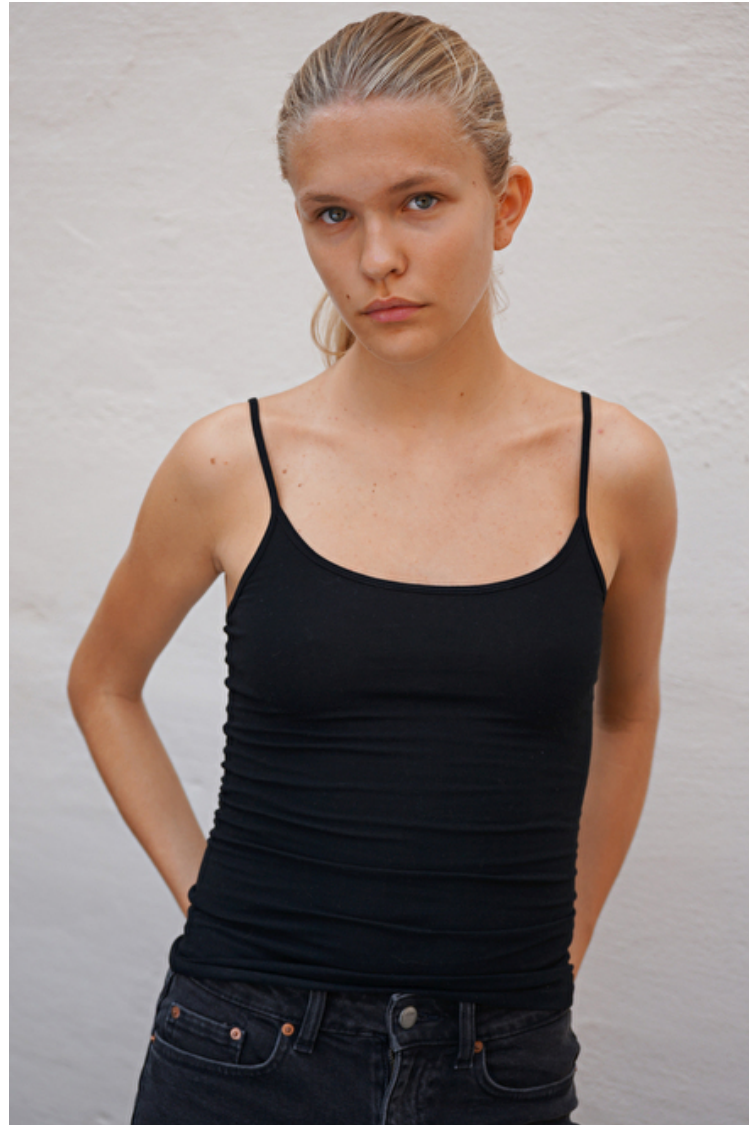

Modellink

Vasagatan 16, Goteborg, 41124, Goteborg, Sweden
Phone: 031-13 15 33 **Email:** info@modellink.se **Website:** http://modellink.se/

Malin E

Height 177cm / 5' 9.5"

Bust 82cm / 32.5"

Waist 70cm / 27.5"

Hips 90cm / 35.5"

Shoes EU/US/UK 38 / 7.5 / 5

Eyes Blue

Hair Blond

Cup A

Location Gothenburg