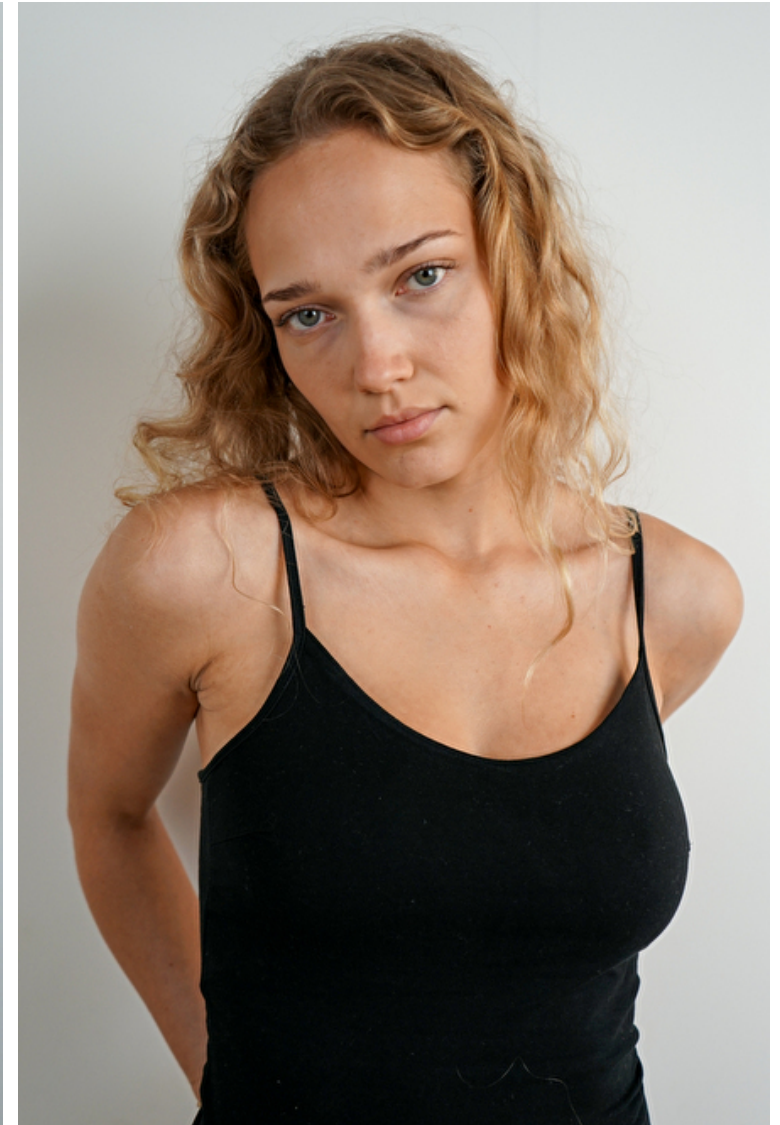

Height 178cm / 5' 10.0"

Bust 83cm / 32.5"

Waist 69cm / 27"

Hips 96cm / 38"

Shoes EU/US/UK 39 / 8 / 6

Eyes Green

Hair Blond

Modellink