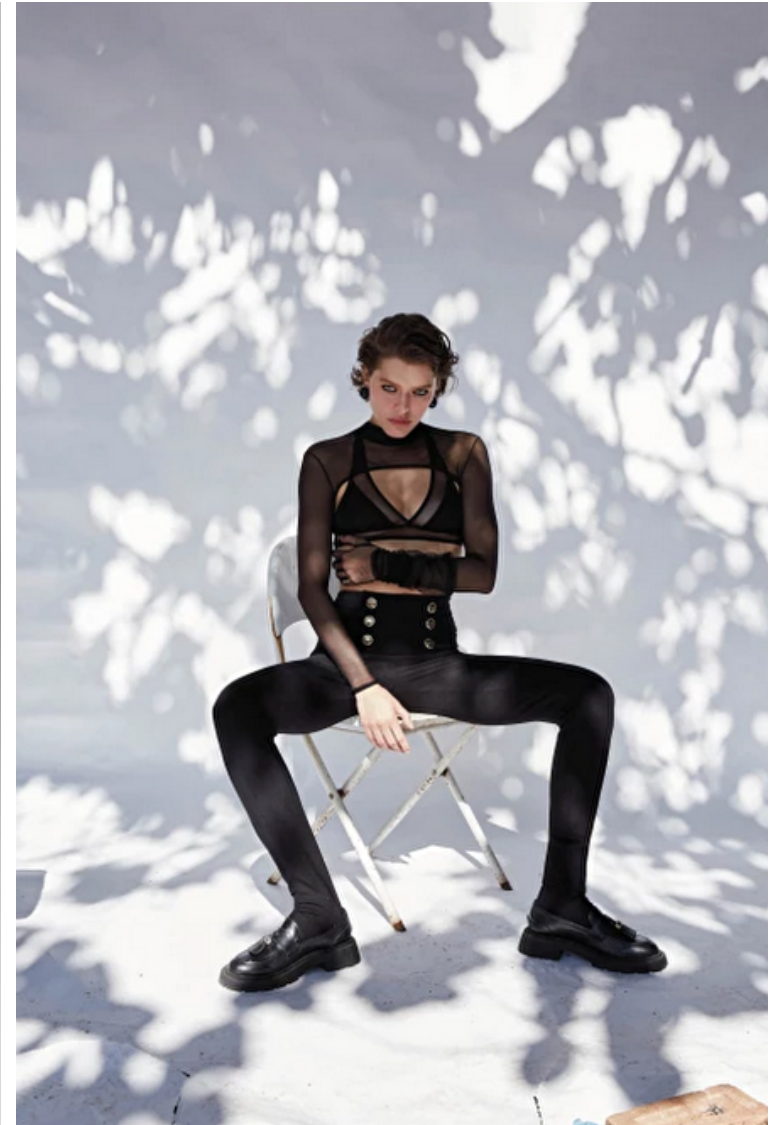

Bust 83cm / 32.5"

Waist 60cm / 23.5"

Hips 90cm / 35.5"

Shoes EU/US/UK 39 / 8 / 6

Eyes Blue green

Hair Brown

Cup C

Modellink