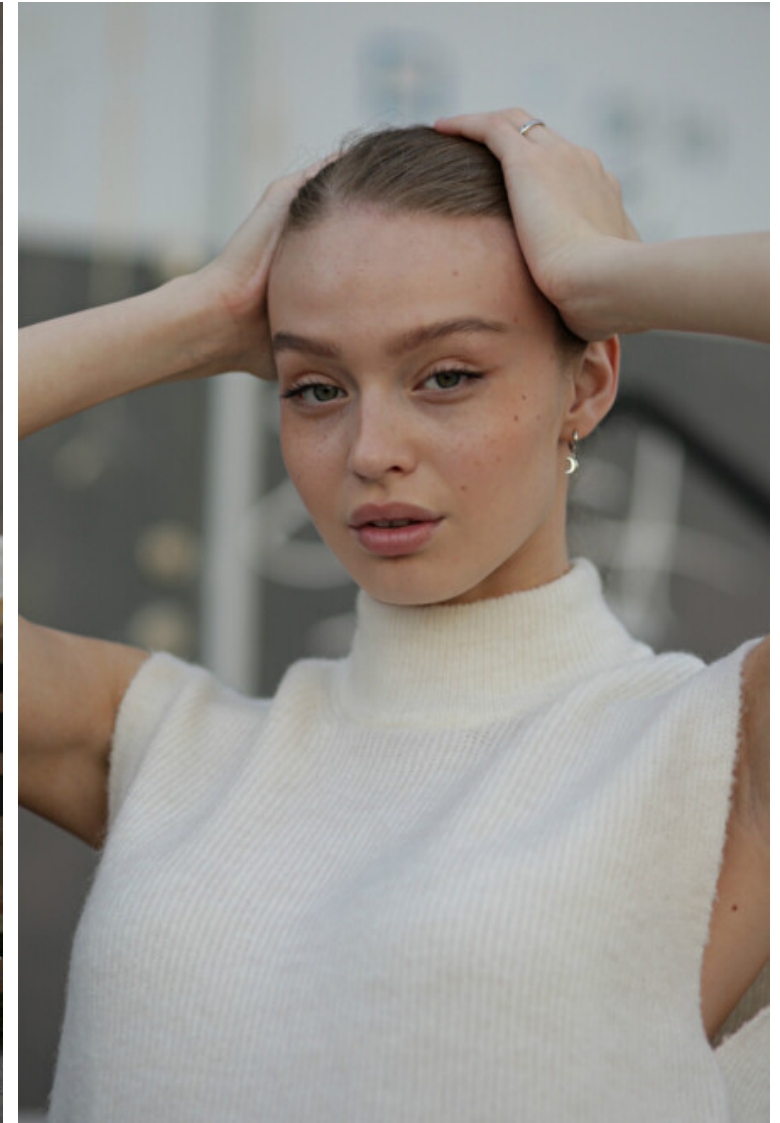

Modellink

Vasagatan 16, Goteborg, 41124, Goteborg, Sweden
Phone: 031-13 15 33 **Email:** info@modellink.se **Website:** http://modellink.se/

Maria Reina

Height 179cm / 5' 10.5"

Bust 90cm / 35.5"

Waist 66cm / 26"

Hips 95cm / 37.5"

Shoes EU/US/UK 40 / 9 / 7

Eyes Green

Hair Dark blond

Cup C

Location Stockholm