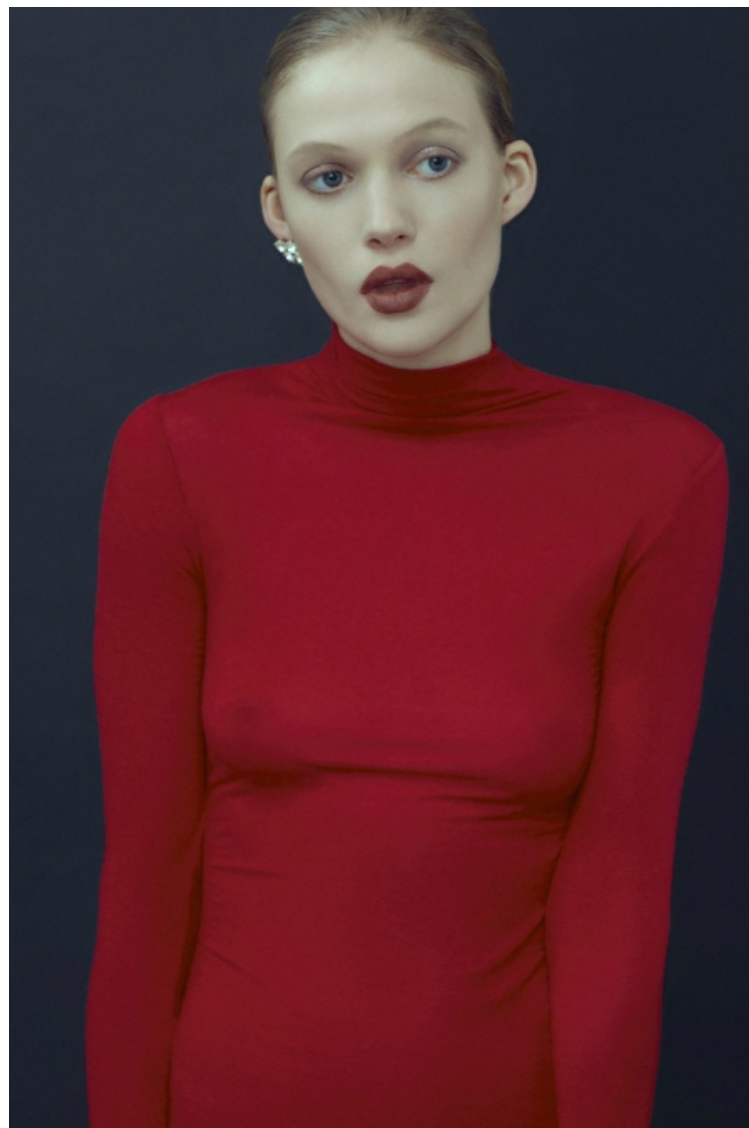

Bust 80cm / 31.5"

Hips 93cm / 36.5"

Waist 63cm / 25"

Shoes EU/US/UK 39 / 8 / 6

Size EU/US 34 / 4

Hair Blond

Eyes Blue grey

Cup B