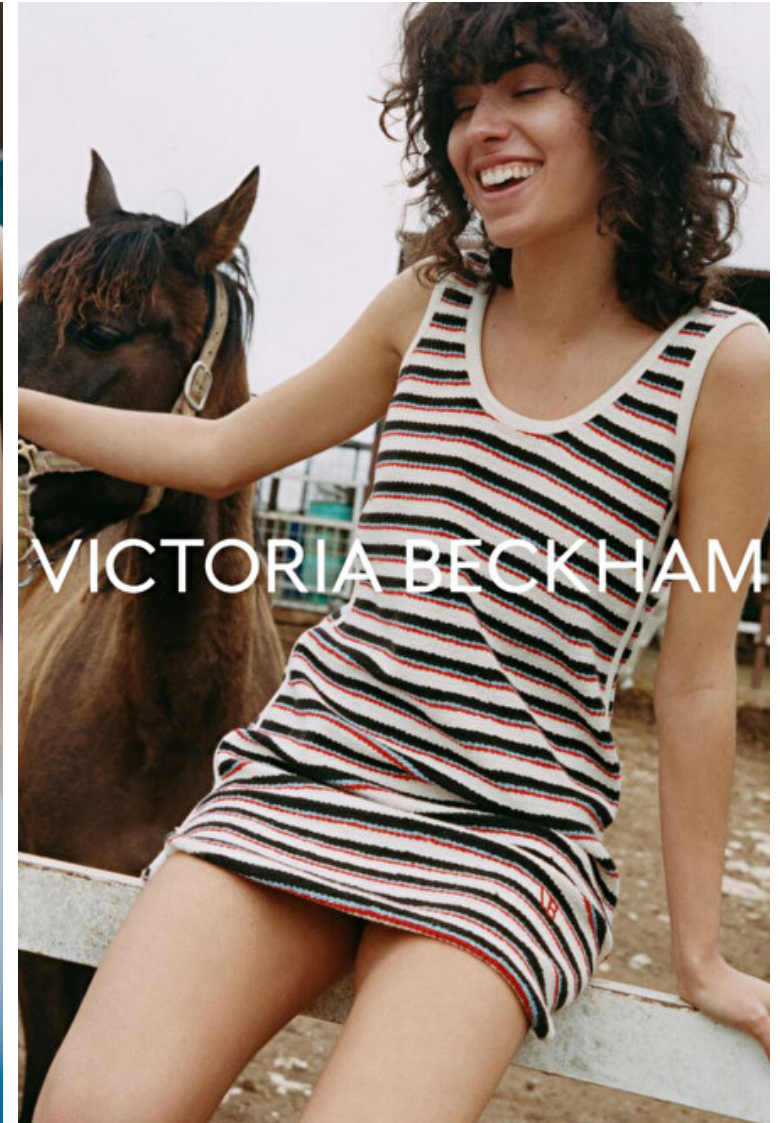

## Marina Ontanaya

Height 171cm / 5' 7.5"

Bust 72cm / 28.5"

Waist 61cm / 24"

Hips 87cm / 34.5"

Shoes EU/US/UK 39 / 8 / 6

Eyes Brown

Hair Dark brown