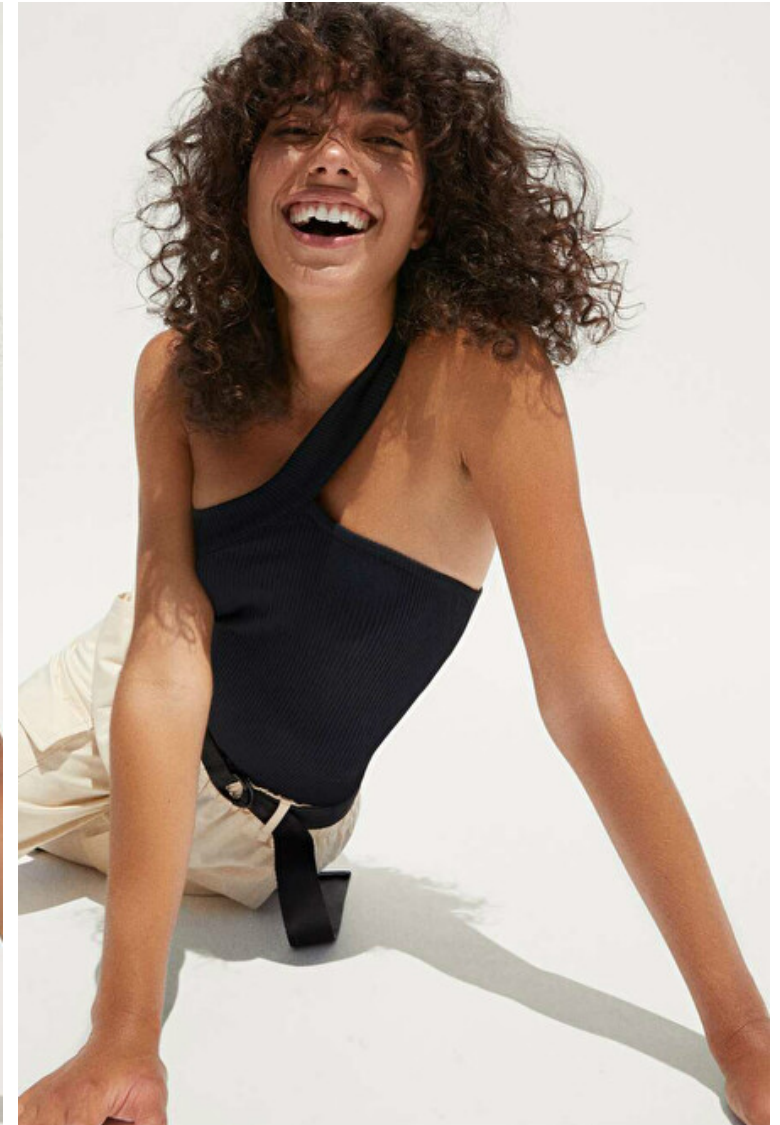

## Marina Ontanaya

Height 171cm / 5' 7.5"

Bust 72cm / 28.5"

Waist 61cm / 24"

Hips 87cm / 34.5"

Shoes EU/US/UK 39 / 8 / 6

Eyes Brown

Hair Dark brown