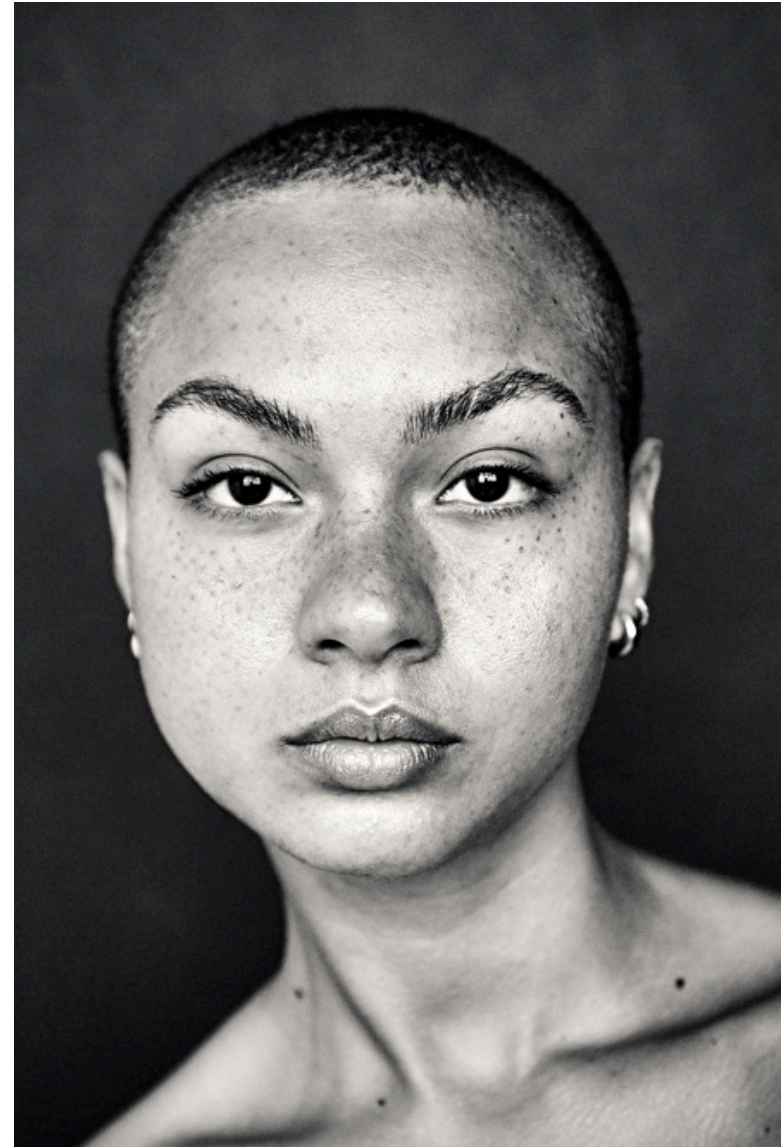

Modellink

Vasagatan 16, Goteborg, 41124, Goteborg, Sweden
Phone: 031-13 15 33 **Email:** info@modellink.se **Website:** <http://modellink.se/>

Marion G

Height 173cm / 5' 8.0"

Bust 82cm / 32.5"

Waist 64cm / 25"

Hips 95cm / 37.5"

Shoes EU/US/UK 40 / 9 / 7

Eyes Brown

Hair Brown