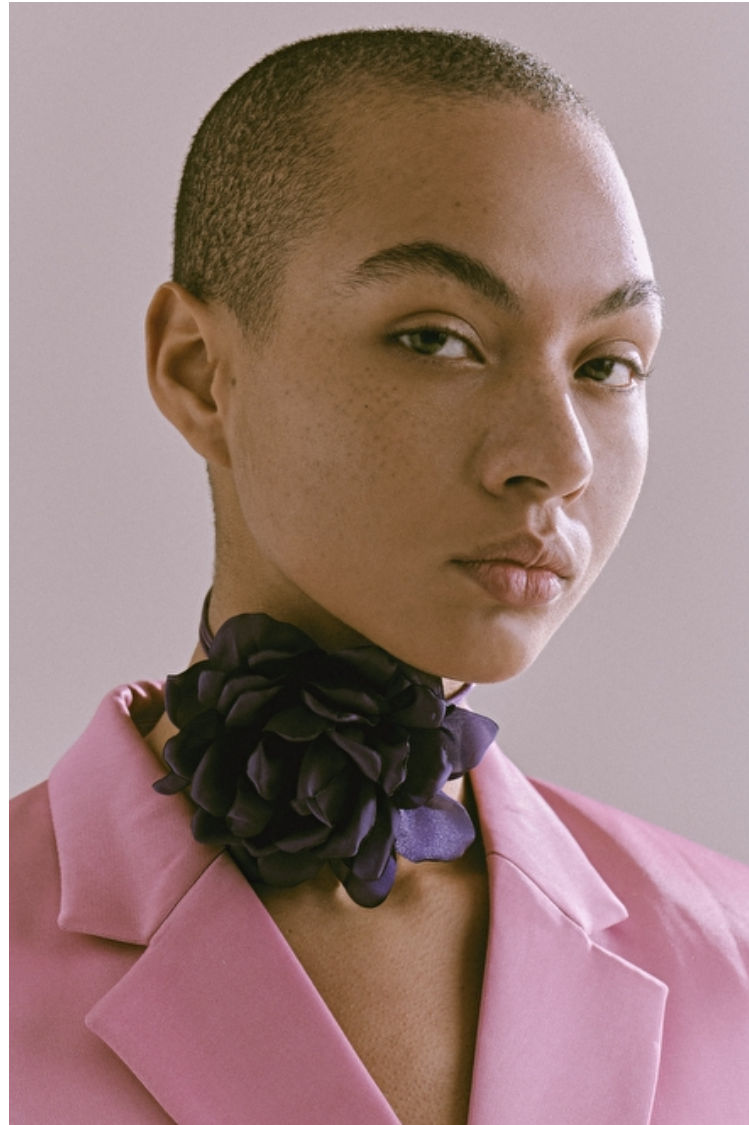

Marion G

Height 173cm / 5' 8.0"

Bust 82cm / 32.5"

Waist 64cm / 25"

Hips 95cm / 37.5"

Shoes EU/US/UK 40 / 9 / 7

Eyes Brown

Hair Brown