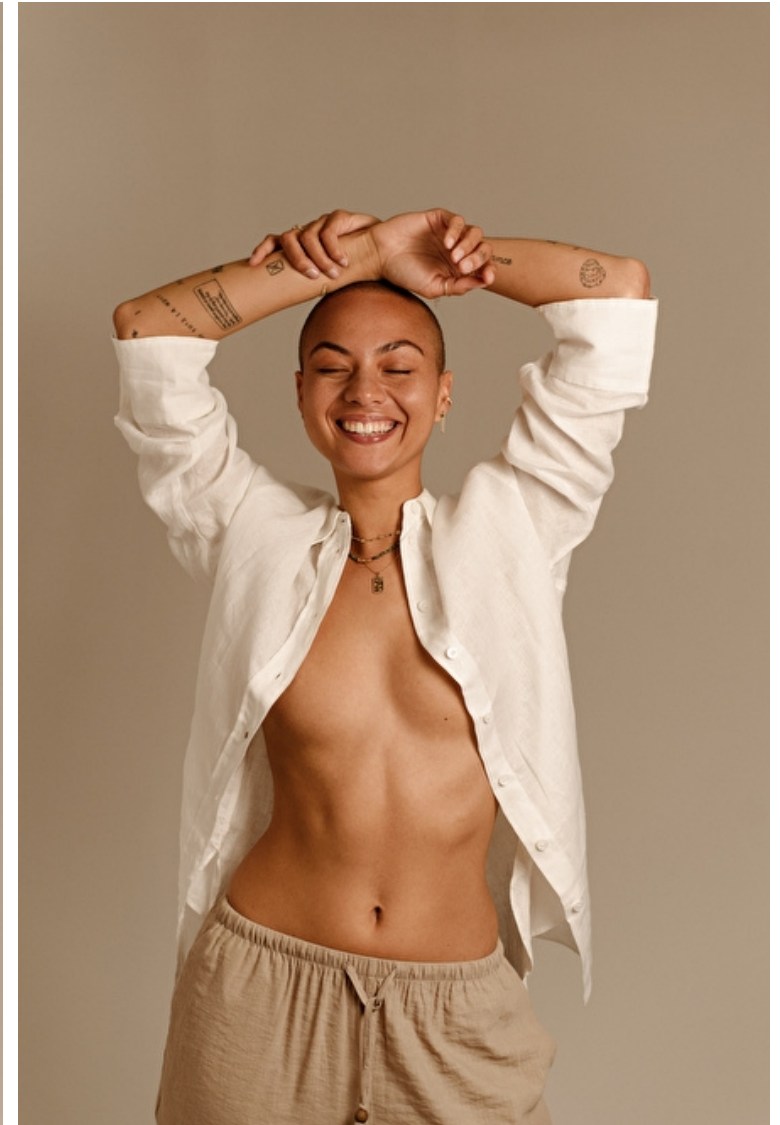

Marion G

Height 173cm / 5' 8.0"

Bust 82cm / 32.5"

Waist 64cm / 25"

Hips 95cm / 37.5"

Shoes EU/US/UK 40 / 9 / 7

Eyes Brown

Hair Brown