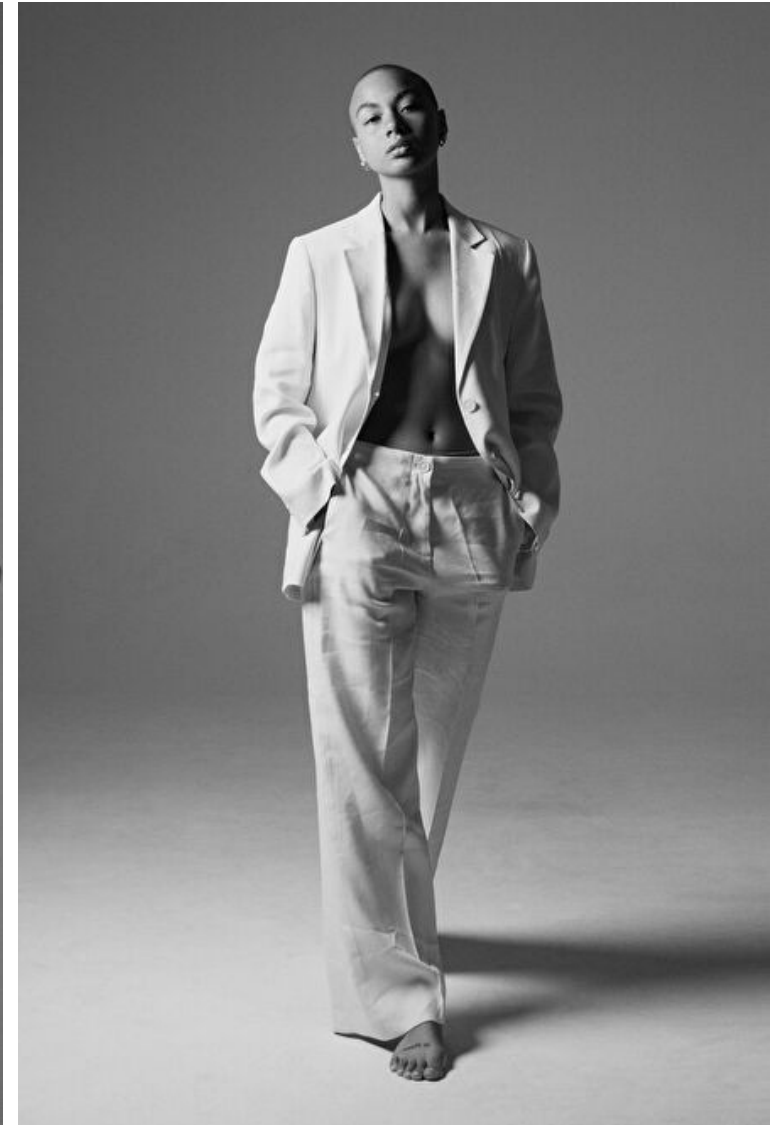

Marion G

Height 173cm / 5' 8.0"

Bust 82cm / 32.5"

Waist 64cm / 25"

Hips 95cm / 37.5"

Shoes EU/US/UK 40 / 9 / 7

Eyes Brown

Hair Brown