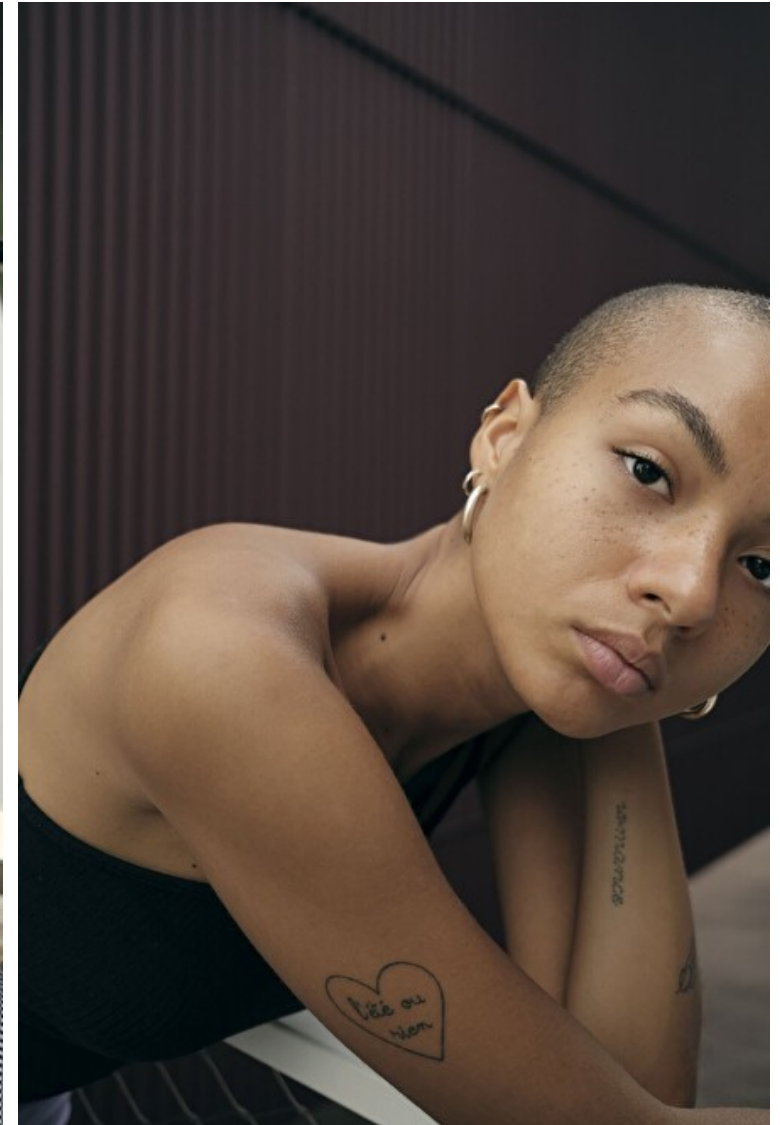

Marion G

Height 173cm / 5' 8.0"

Bust 82cm / 32.5"

Waist 64cm / 25"

Hips 95cm / 37.5"

Shoes EU/US/UK 40 / 9 / 7

Eyes Brown

Hair Brown