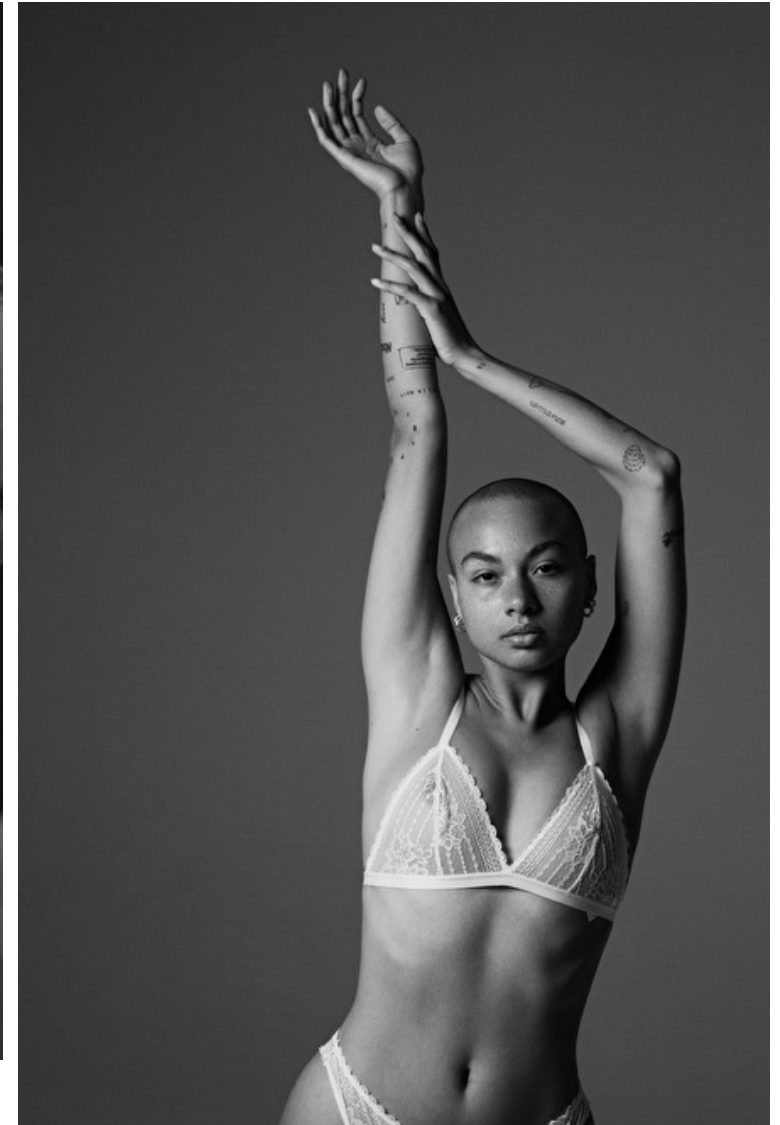

Marion G

Height 173cm / 5' 8.0"

Bust 82cm / 32.5"

Waist 64cm / 25"

Hips 95cm / 37.5"

Shoes EU/US/UK 40 / 9 / 7

Eyes Brown

Hair Brown