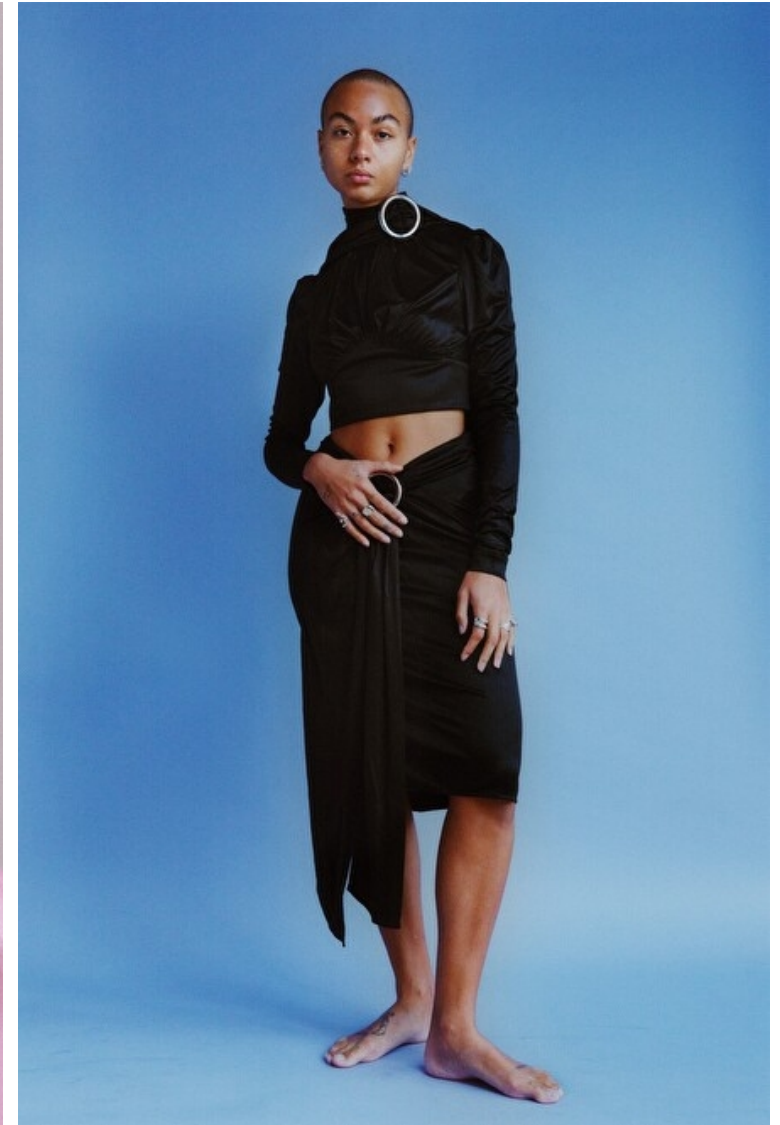

Marion G

Height 173cm / 5' 8.0"

Bust 82cm / 32.5"

Waist 64cm / 25"

Hips 95cm / 37.5"

Shoes EU/US/UK 40 / 9 / 7

Eyes Brown

Hair Brown