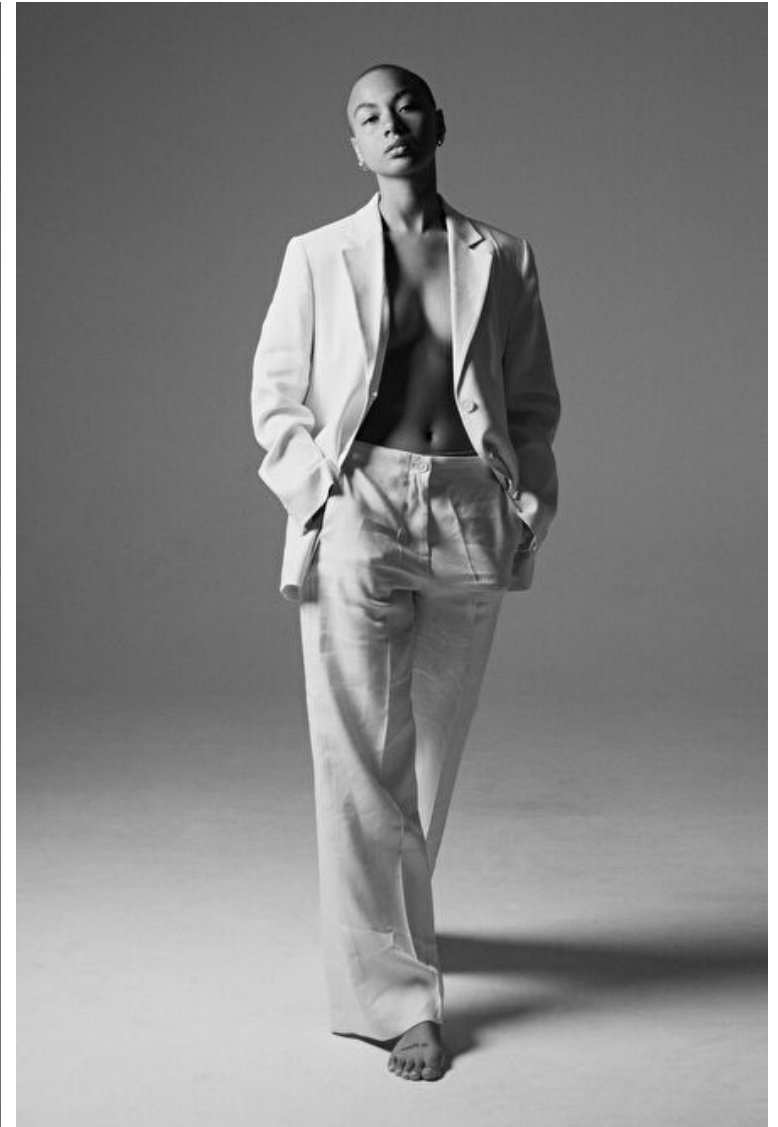

Marion G

Height 173cm / 5' 8.0"

Bust 82cm / 32.5"

Waist 64cm / 25"

Hips 95cm / 37.5"

Shoes EU/US/UK 40 / 9 / 7

Eyes Brown

Hair Brown