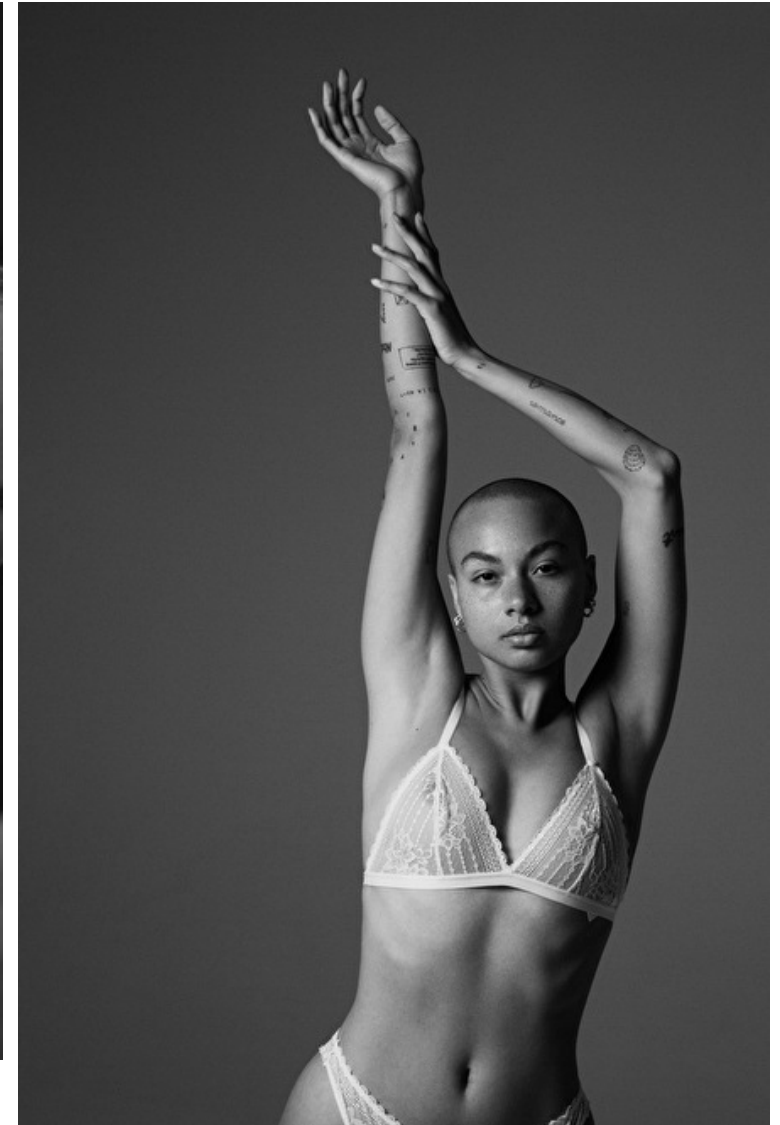

Marion G

Height 173cm / 5' 8.0"

Bust 82cm / 32.5"

Waist 64cm / 25"

Hips 95cm / 37.5"

Shoes EU/US/UK 40 / 9 / 7

Eyes Brown

Hair Brown