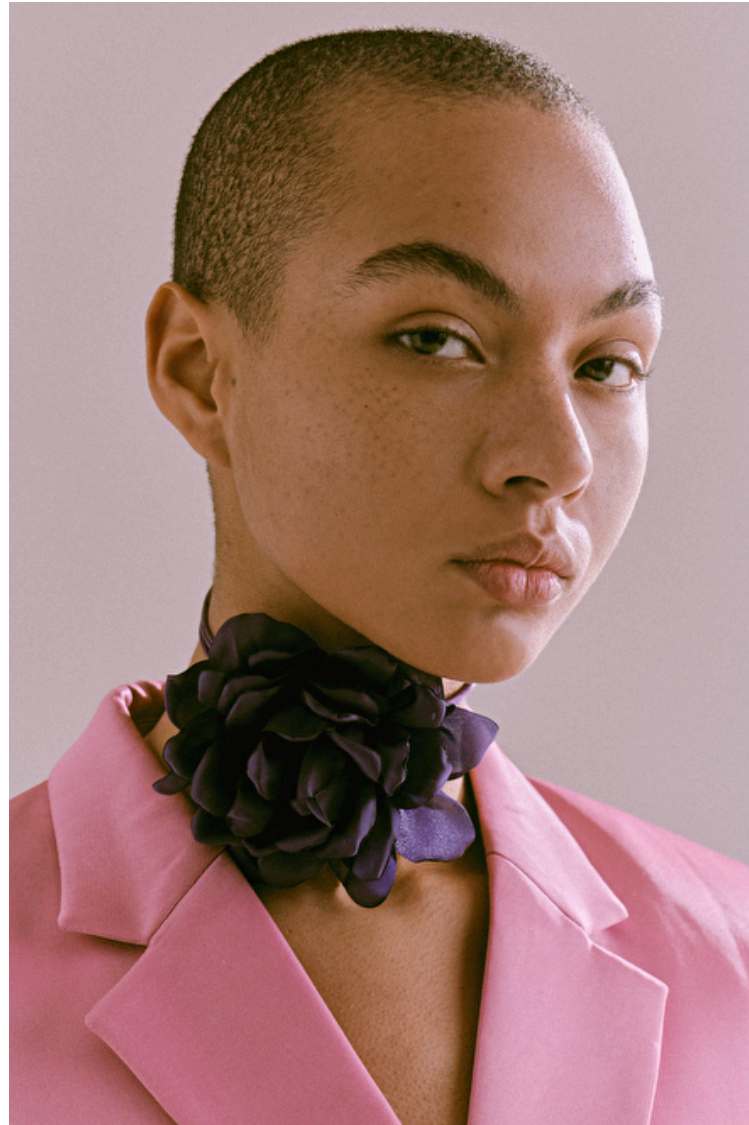

Marion G

Height 173cm / 5' 8.0"

Bust 82cm / 32.5"

Waist 64cm / 25"

Hips 95cm / 37.5"

Shoes EU/US/UK 40 / 9 / 7

Eyes Brown

Hair Brown