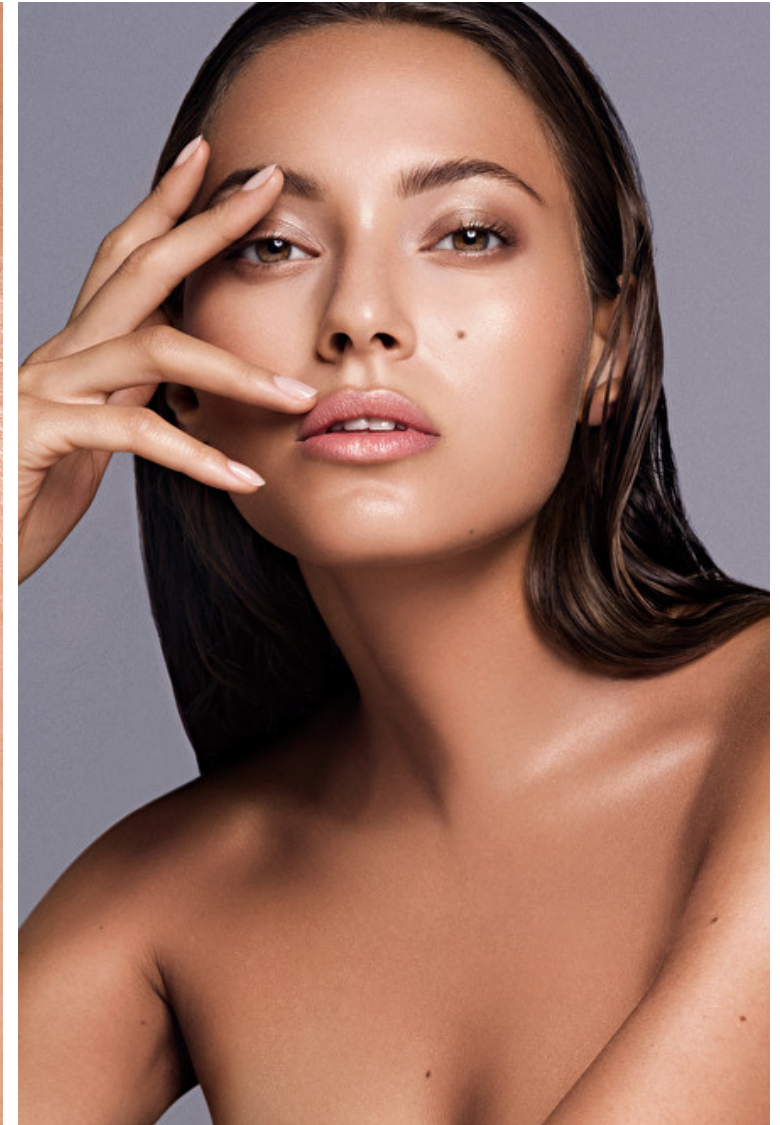

Modellink

Vasagatan 16, Goteborg, 41124, Goteborg, Sweden
Phone: 031-13 15 33 **Email:** info@modellink.se **Website:** <http://modellink.se/>

Marisa Stangle

Height 178cm / 5' 10.0"

Size EU/US 34 / 4

Bust 88cm / 34.5"

Waist 65cm / 25.5"

Hips 90cm / 35.5"

Shoes EU/US/UK 40 / 9 / 7

Eyes Hazel

Hair Brown

Cup A