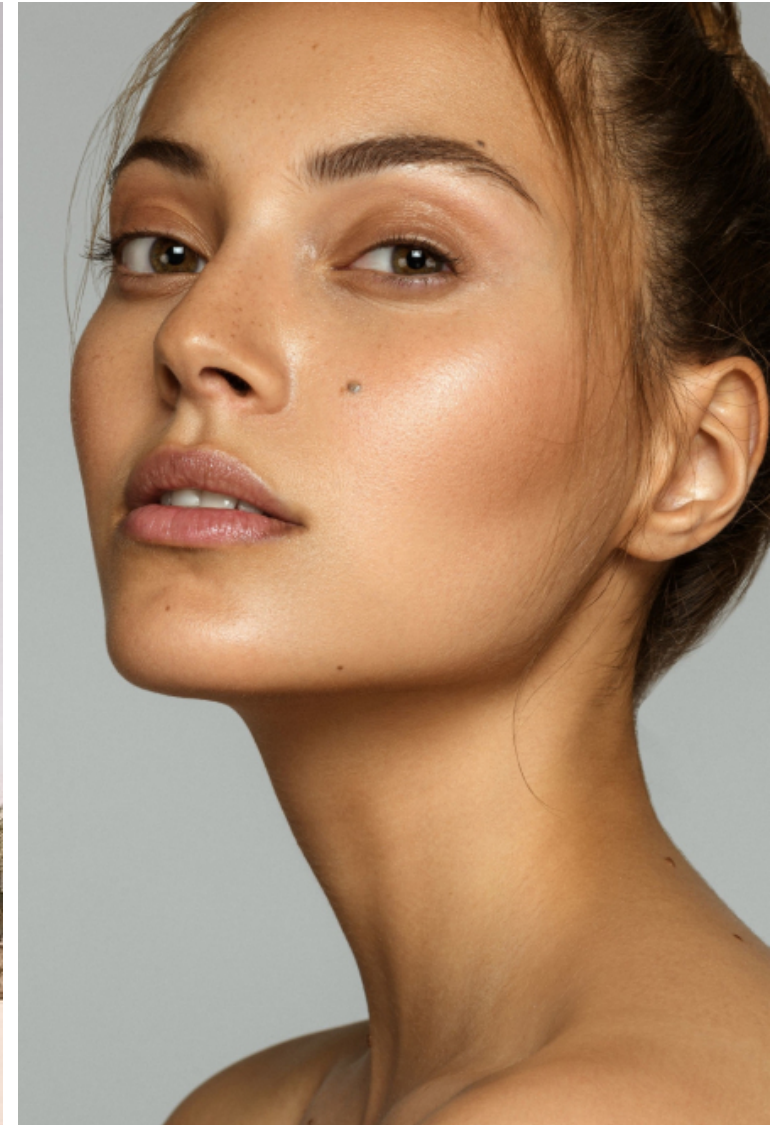

Waist 65cm / 25.5"

Hips 90cm / 35.5"

Shoes EU/US/UK 40 / 9 / 7

Eyes Hazel

Hair Brown

Cup A

Modellink

Vasagatan 16, Goteborg, 41124, Goteborg, Sweden
Phone: 031-13 15 33 **Email:** info@modellink.se **Website:** http://modellink.se/