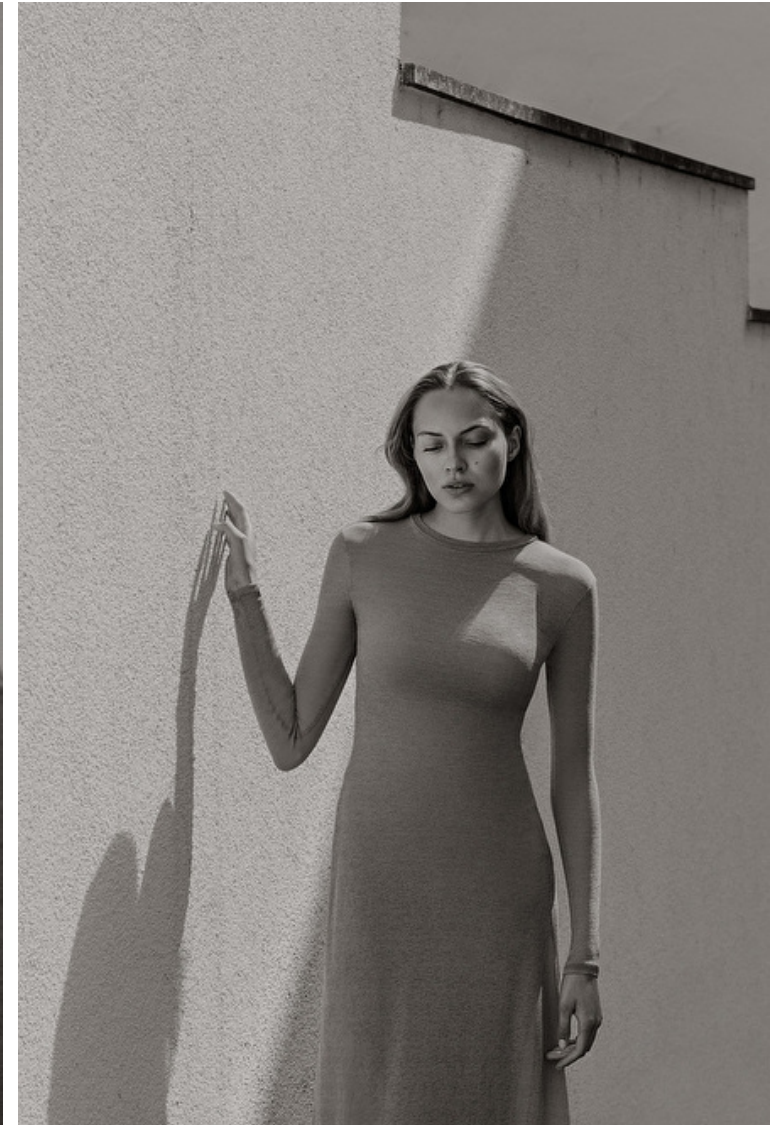

Bust 88cm / 34.5"

Waist 65cm / 25.5"

Hips 90cm / 35.5"

Shoes EU/US/UK 40 / 9 / 7

Eyes Hazel

Hair Brown

Cup A

Modellink