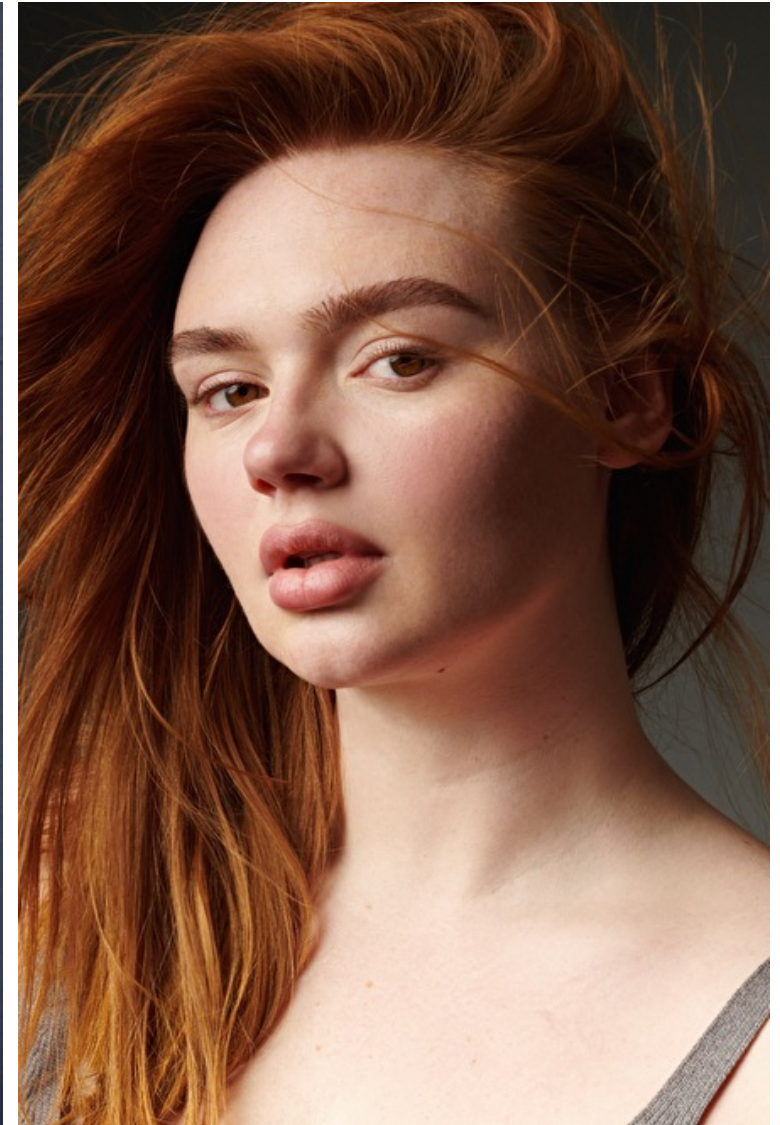

Modellink

Vasagatan 16, Goteborg, 41124, Goteborg, Sweden
Phone: 031-13 15 33 **Email:** info@modellink.se **Website:** http://modellink.se/

Marjolein Gerharda

Height 182cm / 5' 11.5"

Bust 117cm / 46"

Waist 97cm / 38"

Hips 127cm / 50"

Shoes EU/US/UK 41 / 9.5 / 8

Eyes Brown

Hair Red blond

Cup F