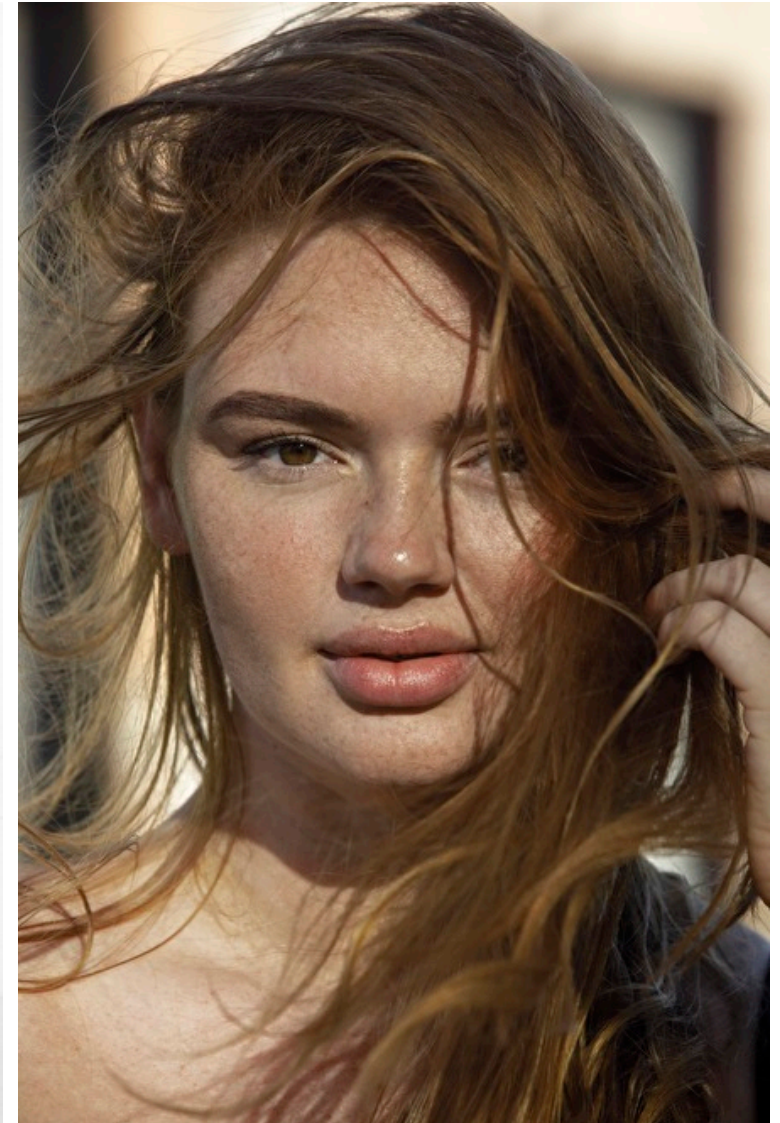

Modellink

Vasagatan 16, Goteborg, 41124, Goteborg, Sweden
Phone: 031-13 15 33 **Email:** info@modellink.se **Website:** http://modellink.se/

Marjolein Gerharda

Height 182cm / 5' 11.5"

Bust 117cm / 46"

Waist 97cm / 38"

Hips 127cm / 50"

Shoes EU/US/UK 41 / 9.5 / 8

Eyes Brown

Hair Red blond

Cup F