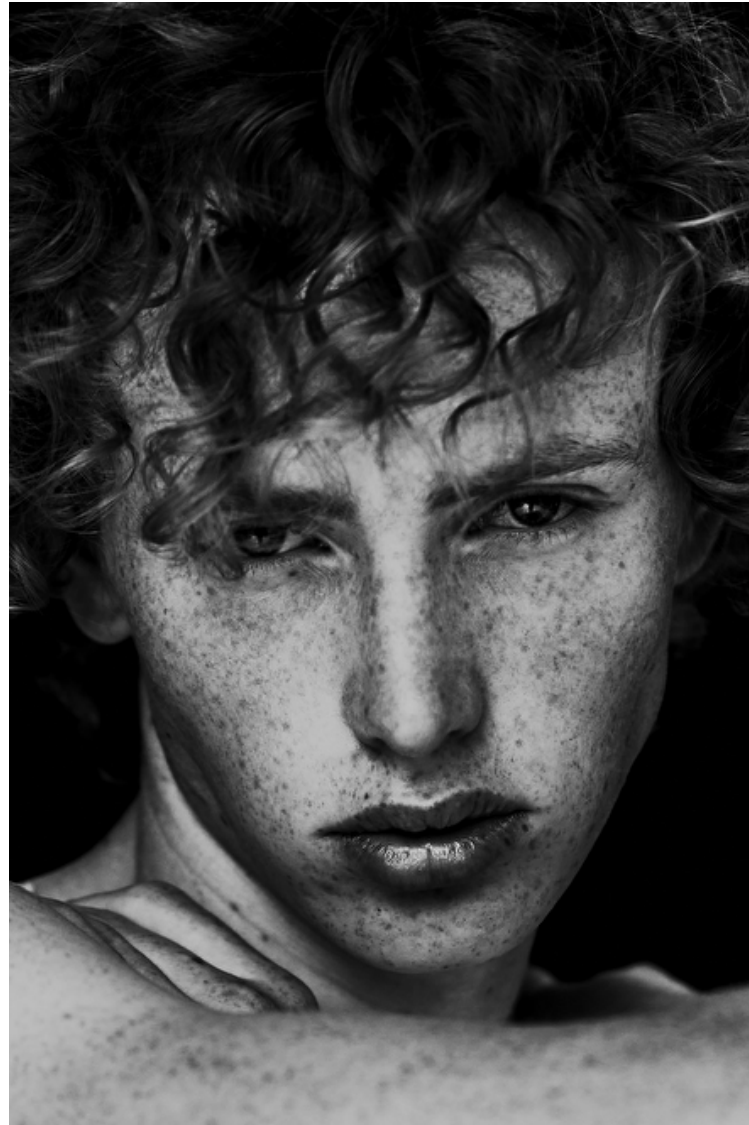

MATS

Height 185cm / 6' 1.0"

Chest 85cm / 33.5"

Waist 69cm / 27"

Hips 88cm / 34.5"

Shoes EU/US/UK 43 / 10.5 / 9

Eyes Blue

Hair Red blond

Suit size 46cm / 36"