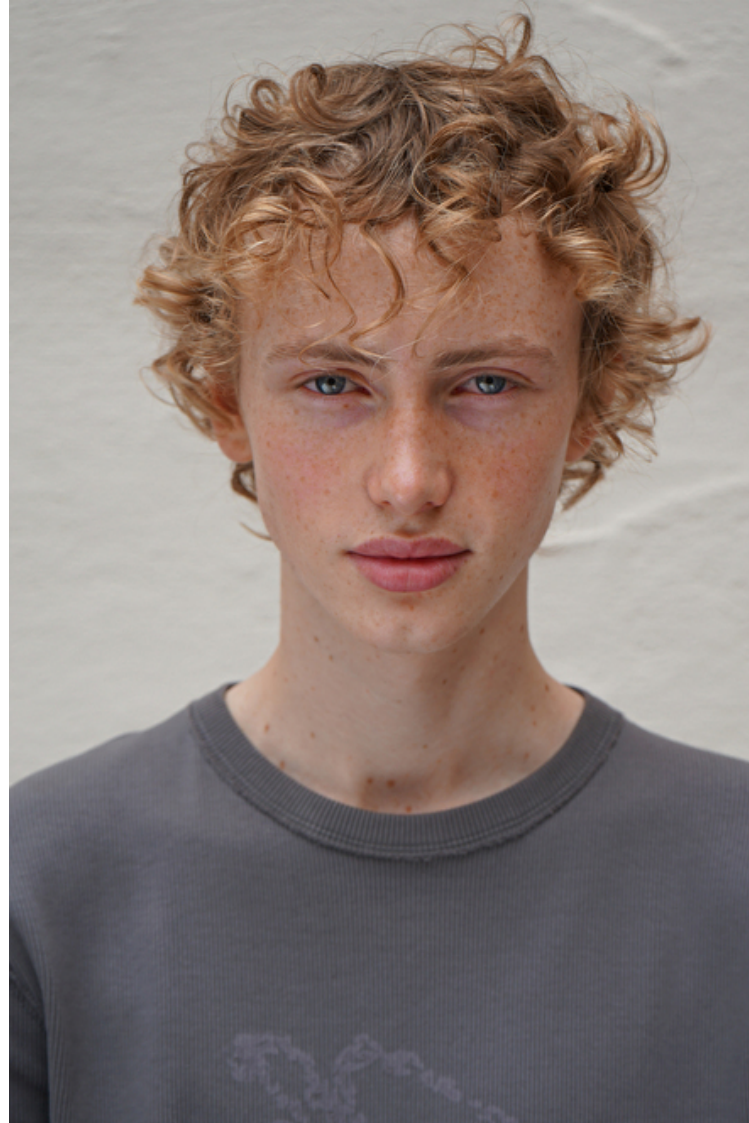

## Mats Williams

Height 184cm / 6' 0.5"

Chest 85cm / 33.5"

Waist 72cm / 28.5"

Hips 91cm / 36"

Shoes EU/US/UK 43 / 10.5 / 9

Eyes Blue

Hair Red blond