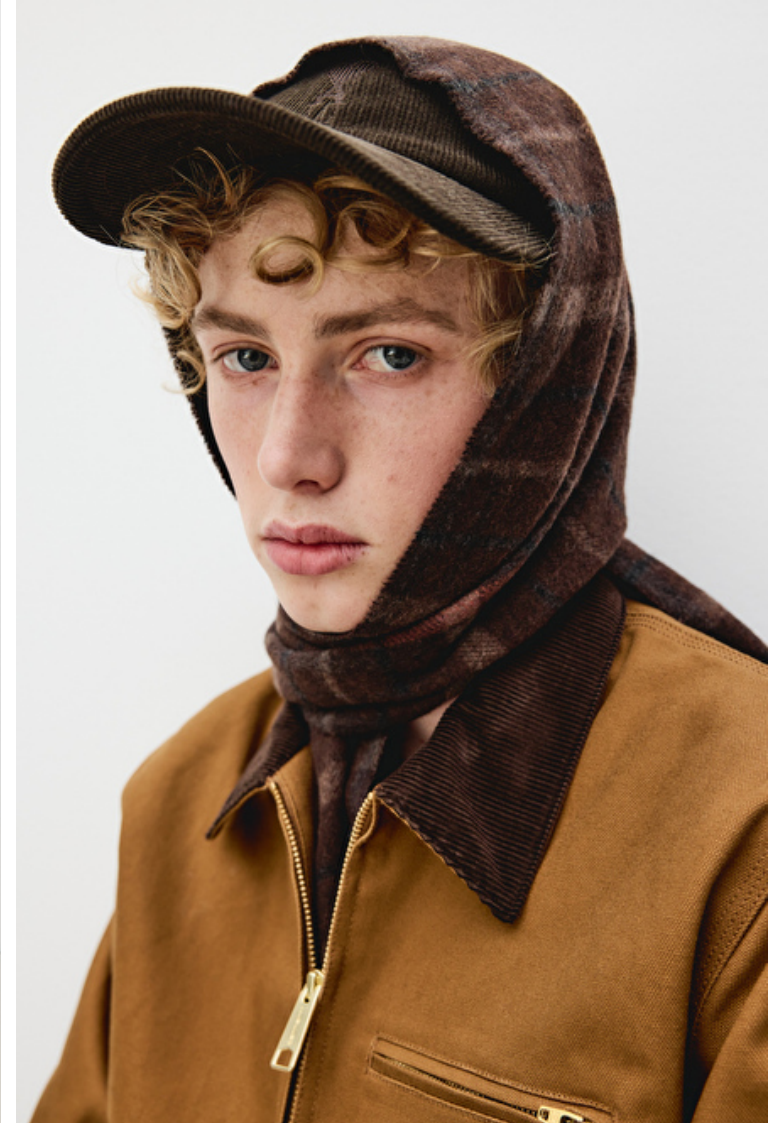

Mats

Height 184cm / 6' 0.5"

Chest 88cm / 34.5"

Waist 72cm / 28.5"

Hips 91cm / 36"

Shoes EU/US/UK 43 / 10.5 / 9

Eyes Blue

Hair Red blond