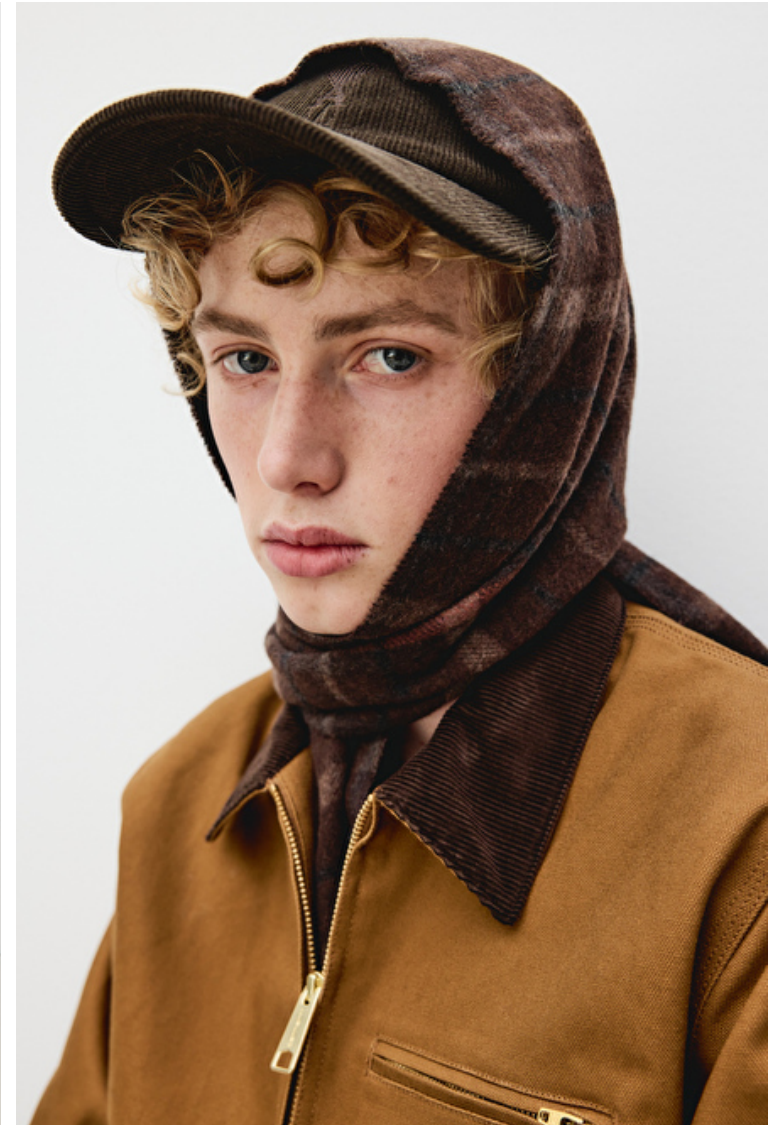

## Mats Williams

Height 184cm / 6' 0.5"

Chest 85cm / 33.5"

Waist 72cm / 28.5"

Hips 91cm / 36"

Shoes EU/US/UK 43 / 10.5 / 9

Eyes Blue

Hair Red blond