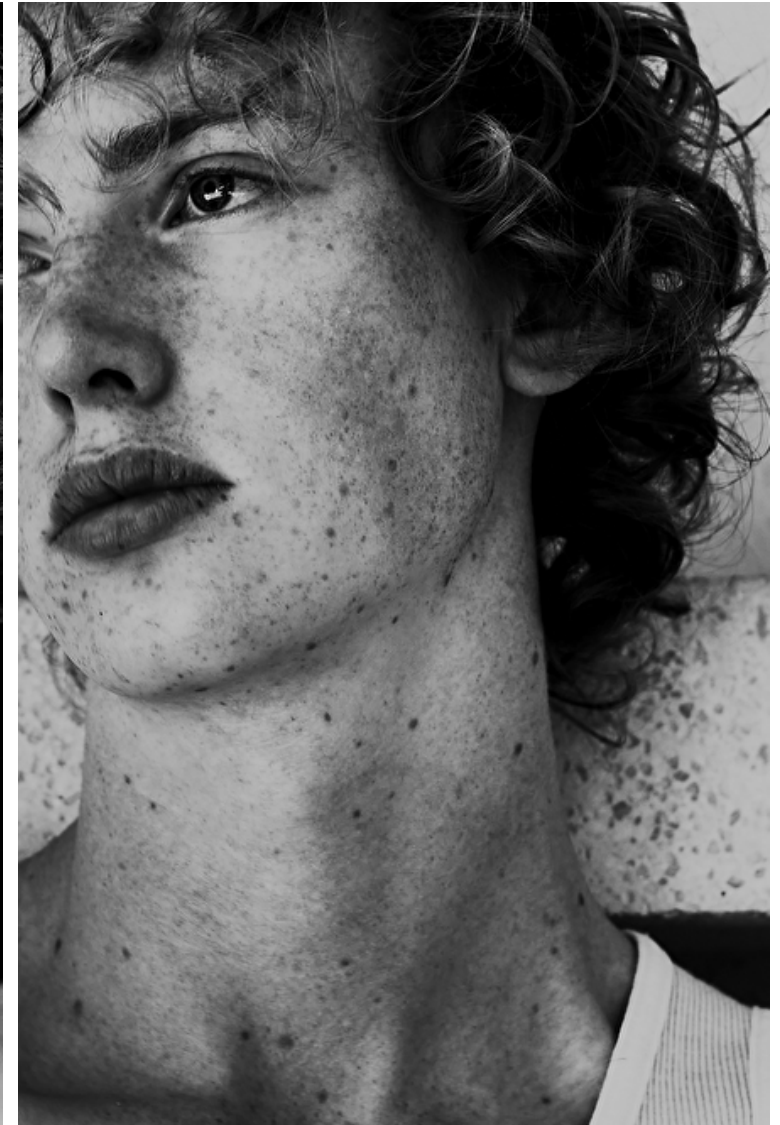

MATS

Height 185cm / 6' 1.0"

Chest 85cm / 33.5"

Waist 69cm / 27"

Hips 88cm / 34.5"

Shoes EU/US/UK 43 / 10.5 / 9

Eyes Blue

Hair Red blond

Suit size 46cm / 36"