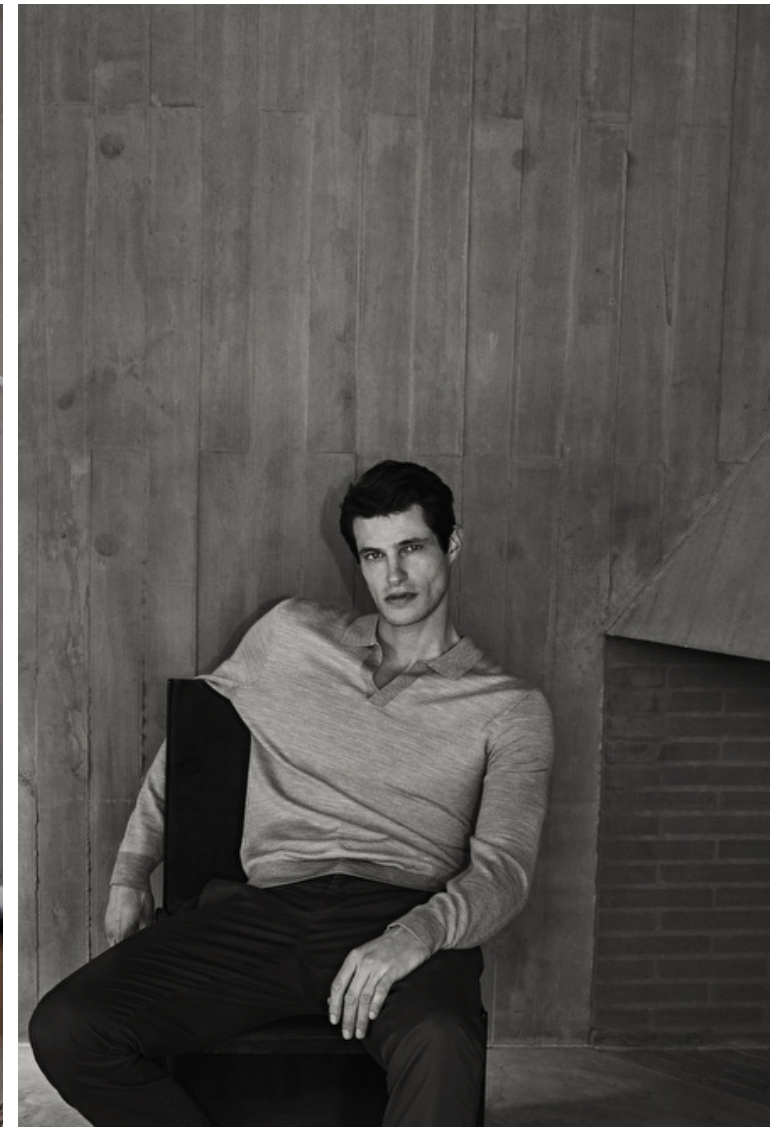

Mattia Regonaschi

Height 189cm / 6' 2.5"

Chest 99cm / 39"

Waist 80cm / 31.5"

Hips 99cm / 39"

Shoes EU/US/UK 44 / 11 / 9.5

Eyes Blue

Hair Brown