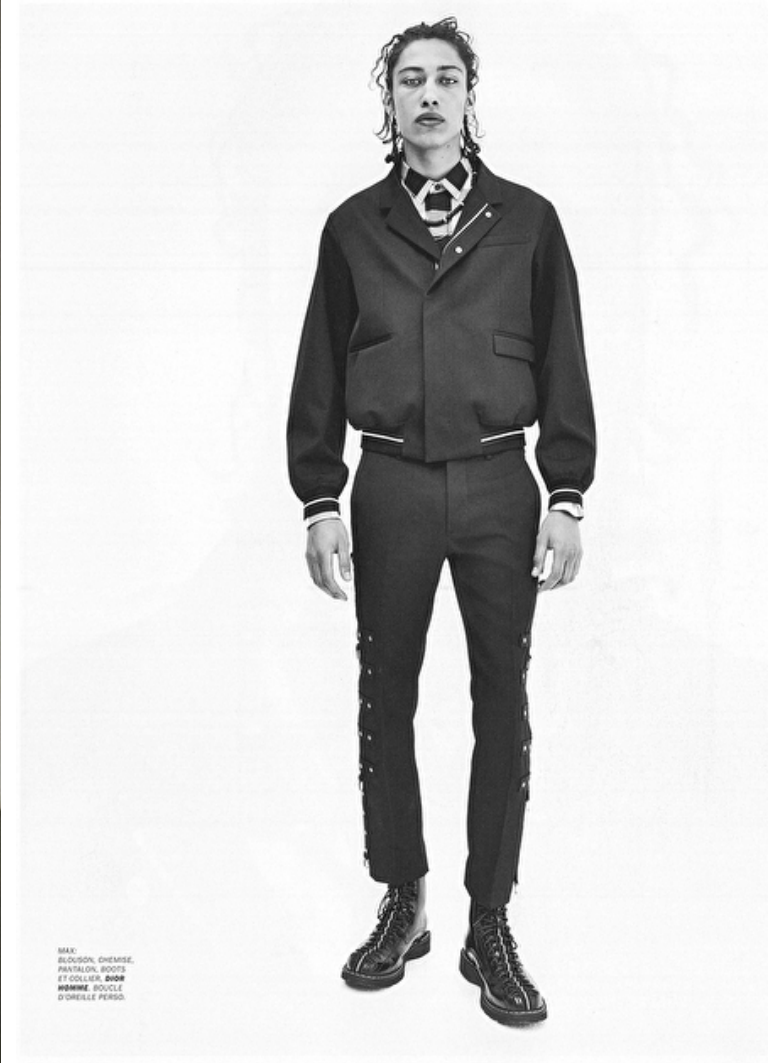

Modellink

Vasagatan 16, Goteborg, 41124, Goteborg, Sweden
Phone: 031-13 15 33 **Email:** info@modellink.se **Website:** http://modellink.se/

Max Fieschi

Height 185cm / 6' 1.0"

Waist 76cm / 30"

Shoes EU/US/UK 46.5 / 13 / 11

Eyes Blue

Hair Brown