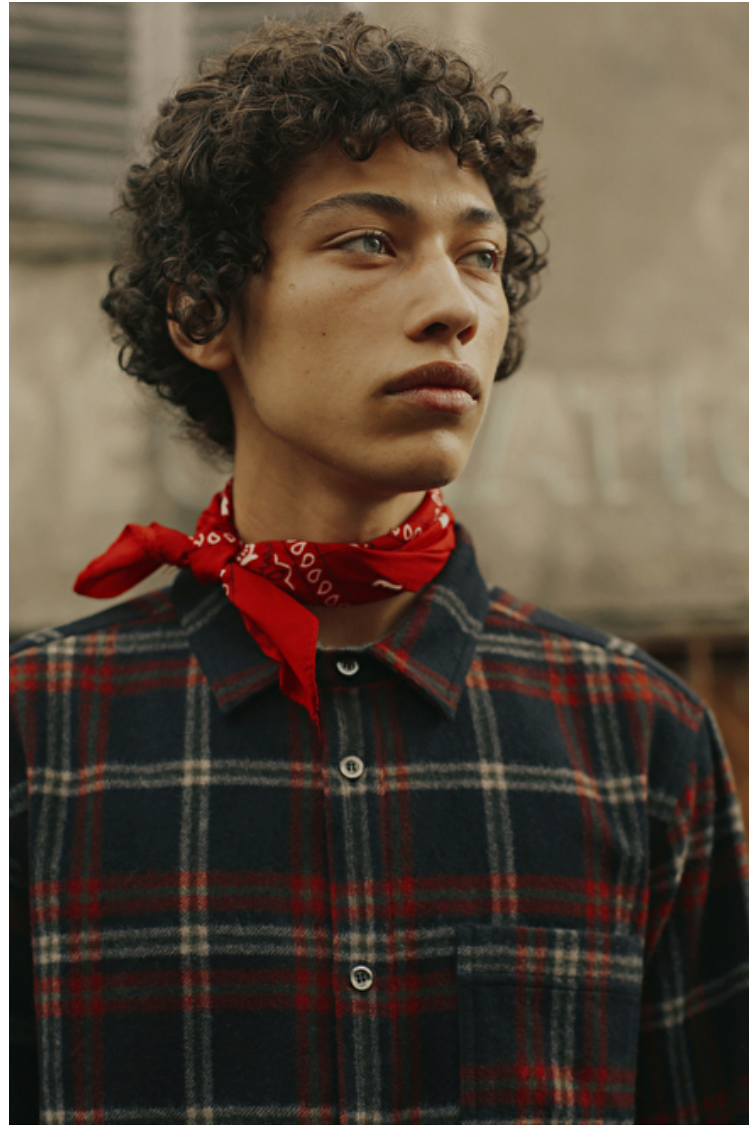

Max Fieschi

Height 185cm / 6' 1.0"

Waist 76cm / 30"

Shoes EU/US/UK 46.5 / 13 / 11

Eyes Blue

Hair Brown

Modellink

Vasagatan 16, Goteborg, 41124, Goteborg, Sweden
Phone: 031-13 15 33 **Email:** info@modellink.se **Website:** http://modellink.se/