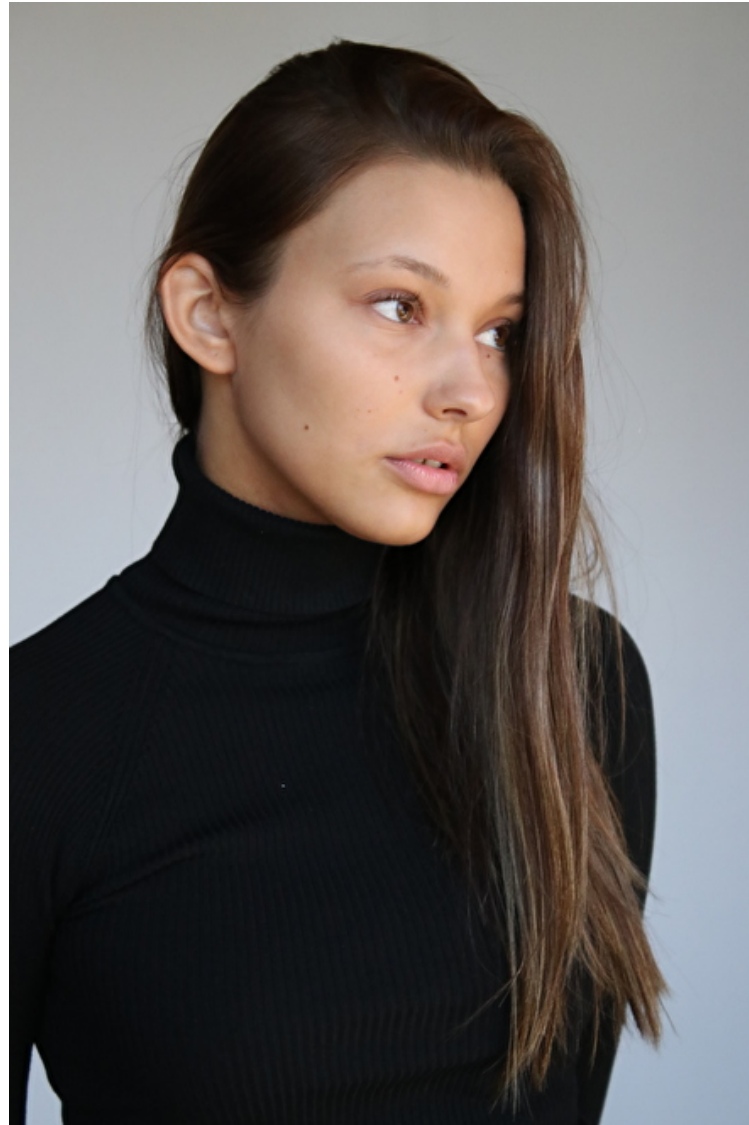

Modellink

Vasagatan 16, Goteborg, 41124, Goteborg, Sweden
Phone: 031-13 15 33 **Email:** info@modellink.se **Website:** <http://modellink.se/>

Maya Älveblad

Height 178cm / 5' 10.0"

Bust 85cm / 33.5"

Waist 64cm / 25"

Hips 100cm / 39.5"

Shoes EU/US/UK 39 / 8 / 6

Eyes Brown

Hair Brown

Cup B