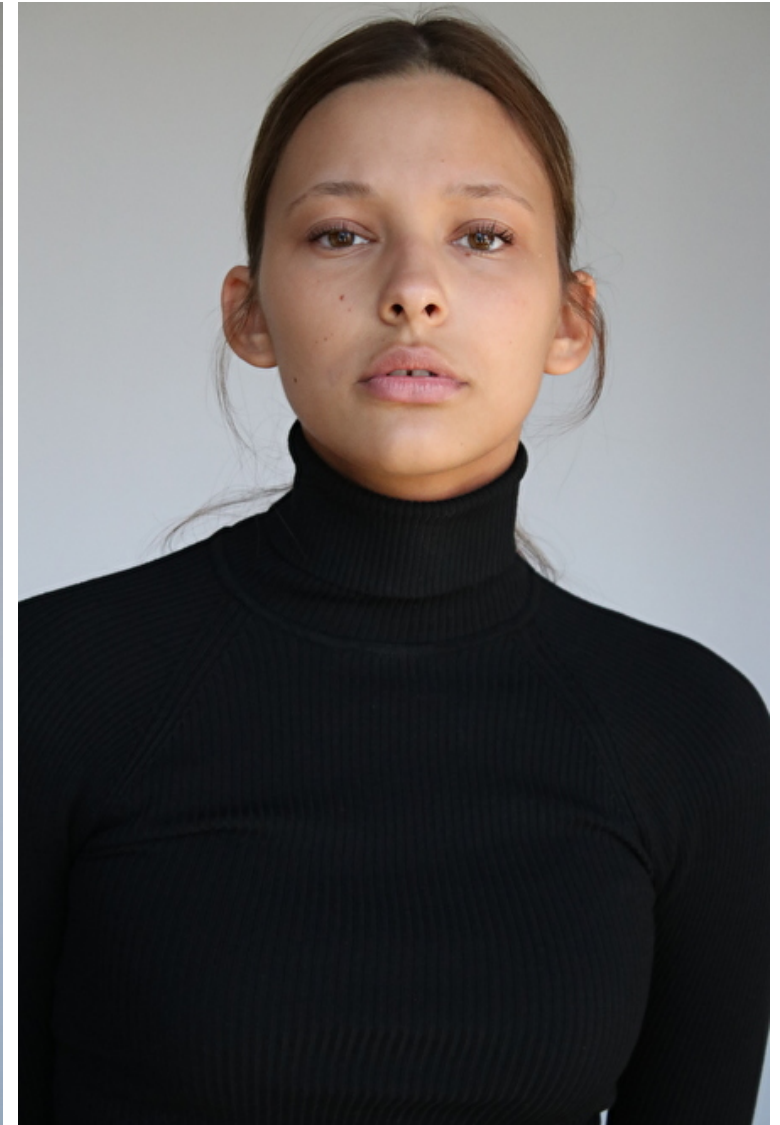

Modellink

Vasagatan 16, Goteborg, 41124, Goteborg, Sweden
Phone: 031-13 15 33 **Email:** info@modellink.se **Website:** http://modellink.se/

Maya Älveblad

Height 178cm / 5' 10.0"

Bust 85cm / 33.5"

Waist 64cm / 25"

Hips 100cm / 39.5"

Shoes EU/US/UK 39 / 8 / 6

Eyes Brown

Hair Brown

Cup B