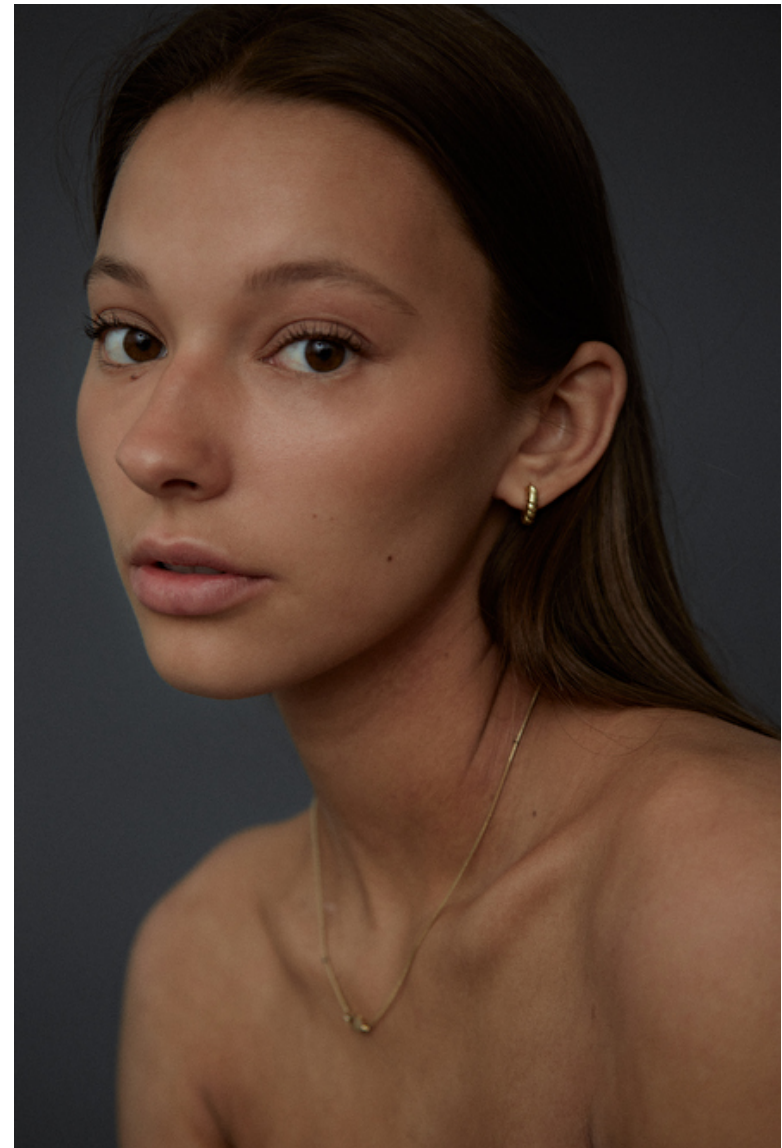

Modellink

Vasagatan 16, Goteborg, 41124, Goteborg, Sweden
Phone: 031-13 15 33 **Email:** info@modellink.se **Website:** <http://modellink.se/>

Maya Älveblad

Height 178cm / 5' 10.0"

Bust 85cm / 33.5"

Waist 64cm / 25"

Hips 100cm / 39.5"

Shoes EU/US/UK 39 / 8 / 6

Eyes Brown

Hair Brown

Cup B