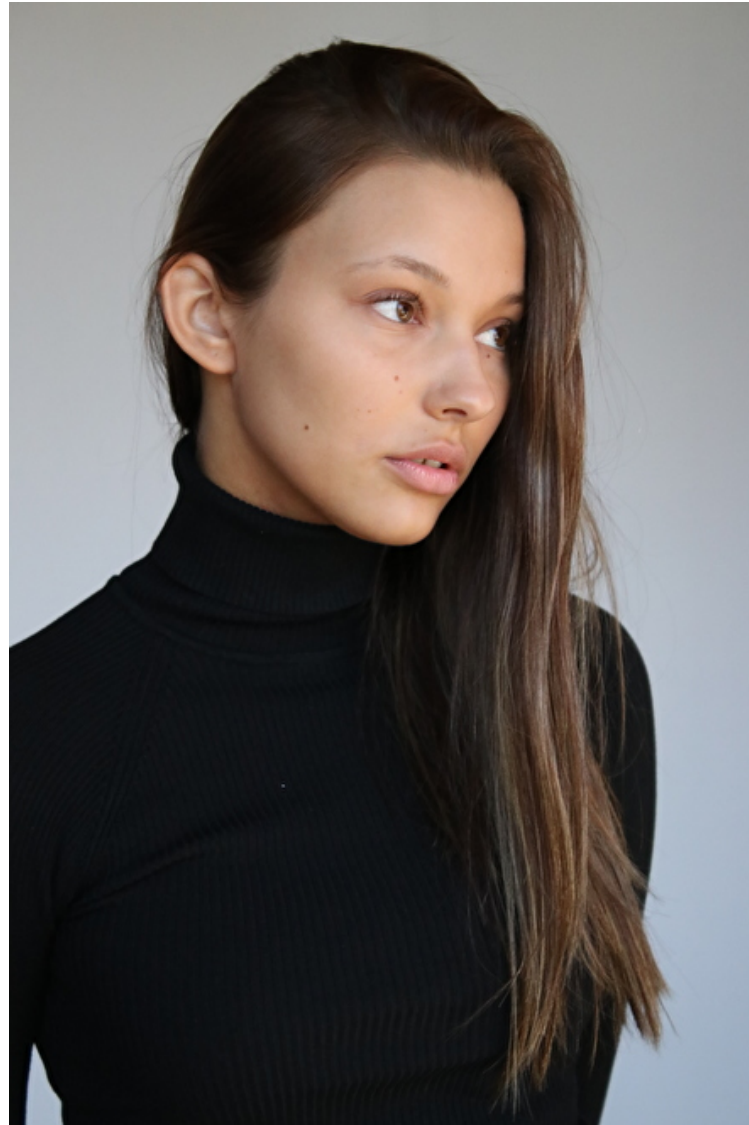

Modellink

Vasagatan 16, Goteborg, 41124, Goteborg, Sweden
Phone: 031-13 15 33 **Email:** info@modellink.se **Website:** http://modellink.se/

Maya Älveblad

Height 178cm / 5' 10.0"

Bust 85cm / 33.5"

Waist 64cm / 25"

Hips 100cm / 39.5"

Shoes EU/US/UK 39 / 8 / 6

Eyes Brown

Hair Brown

Cup B