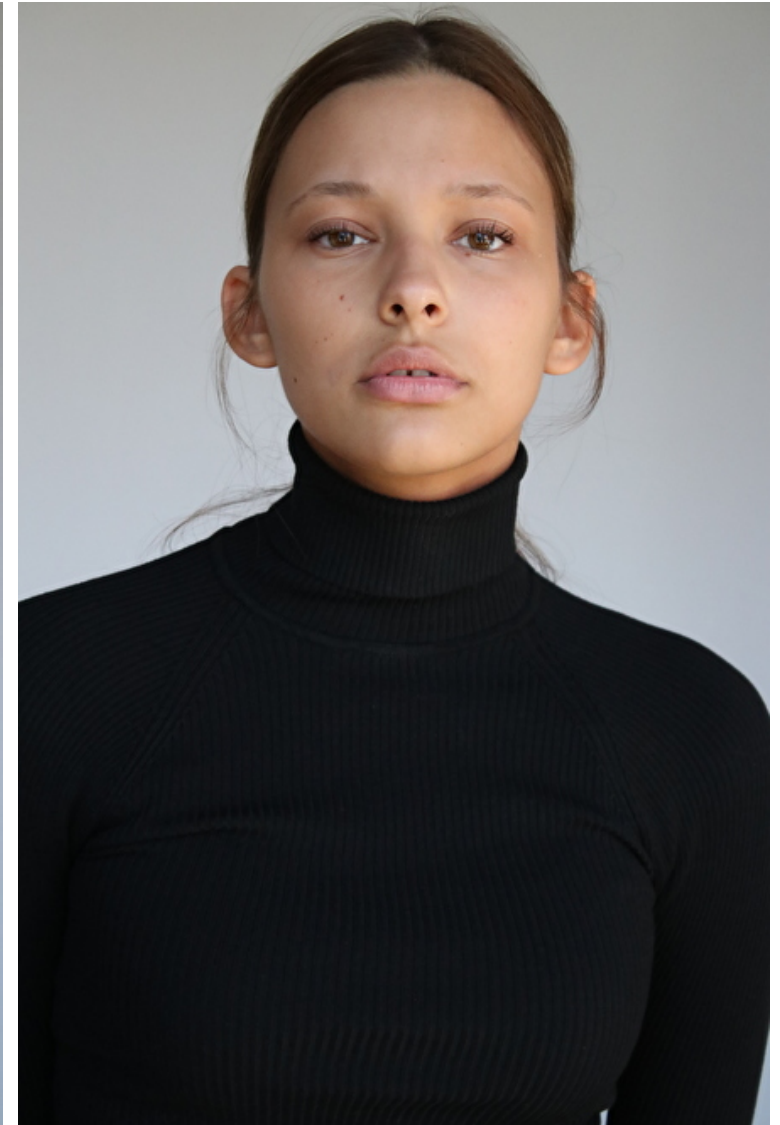

Modellink

Vasagatan 16, Goteborg, 41124, Goteborg, Sweden
Phone: 031-13 15 33 **Email:** info@modellink.se **Website:** <http://modellink.se/>

Maya Älveblad

Height 178cm / 5' 10.0"

Bust 85cm / 33.5"

Waist 64cm / 25"

Hips 100cm / 39.5"

Shoes EU/US/UK 39 / 8 / 6

Eyes Brown

Hair Brown

Cup B