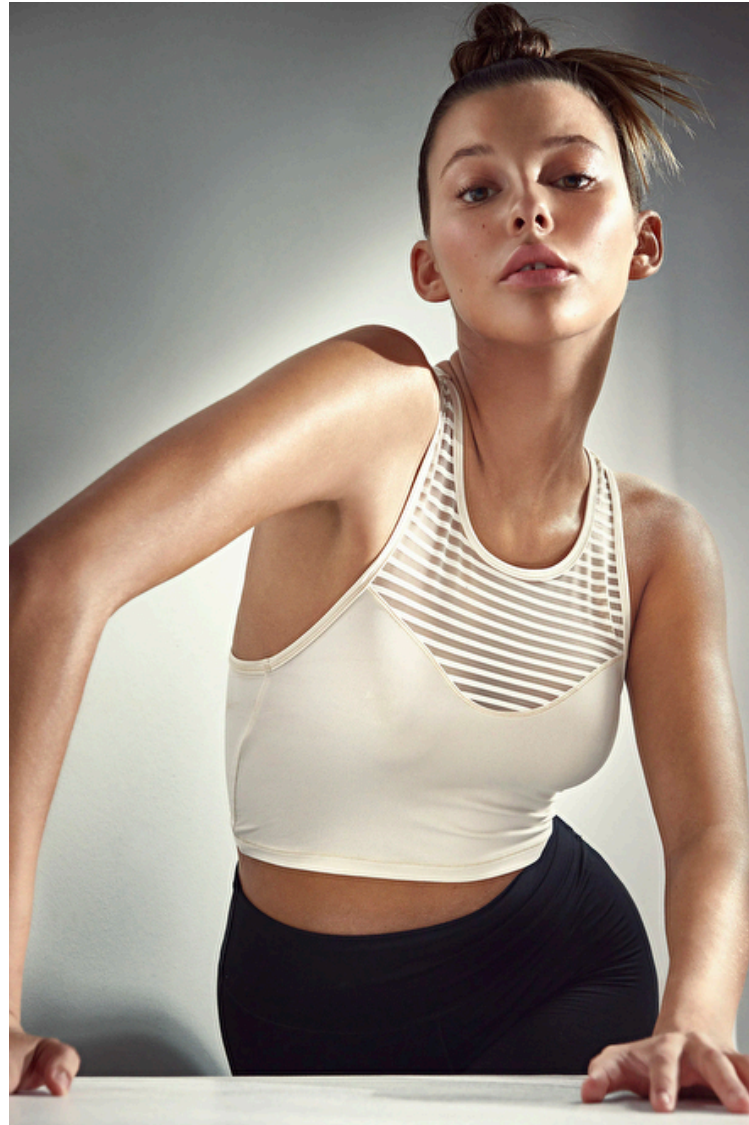

Modellink

Vasagatan 16, Goteborg, 41124, Goteborg, Sweden
Phone: 031-13 15 33 **Email:** info@modellink.se **Website:** <http://modellink.se/>

Maya Älveblad

Height 178cm / 5' 10.0"

Bust 85cm / 33.5"

Waist 64cm / 25"

Hips 100cm / 39.5"

Shoes EU/US/UK 39 / 8 / 6

Eyes Brown

Hair Brown

Cup B