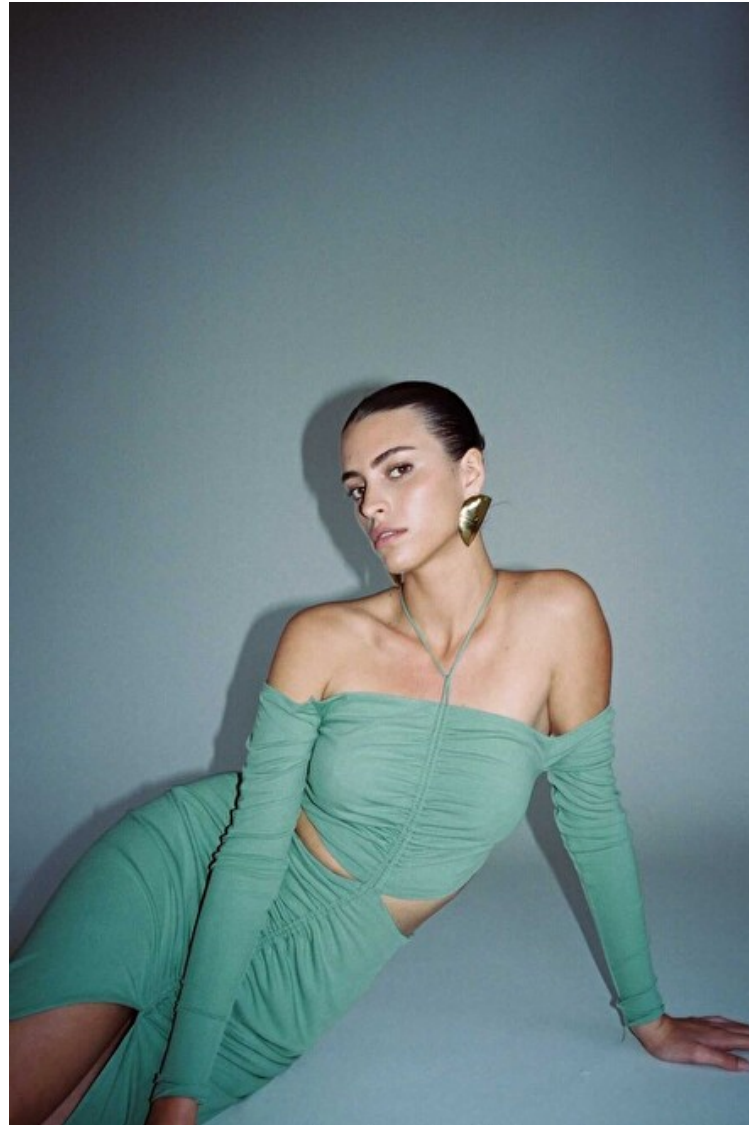

Modellink

Vasagatan 16, Goteborg, 41124, Goteborg, Sweden
Phone: 031-13 15 33 **Email:** info@modellink.se **Website:** <http://modellink.se/>

Maya Bar

Height 176cm / 5' 9.5"

Size EU/US 36 / 6

Bust 82cm / 32.5"

Waist 64cm / 25"

Hips 92cm / 36"

Shoes EU/US/UK 40 / 9 / 7

Hair Brown

Cup B