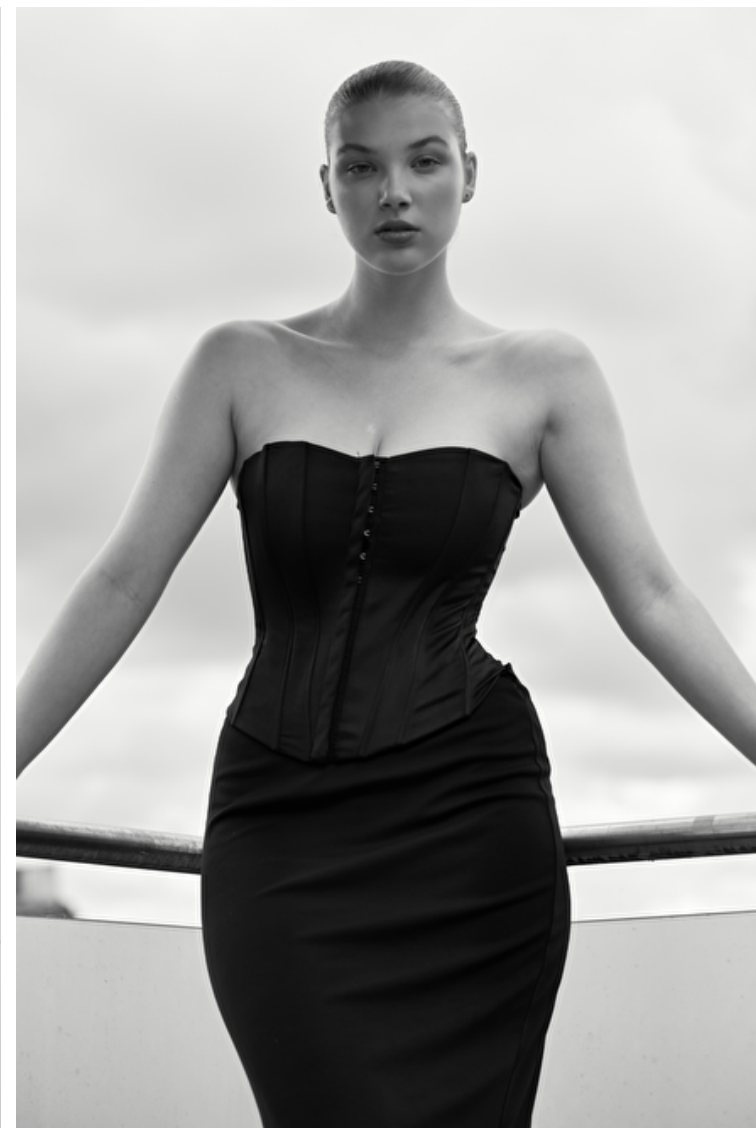

Vasagatan 16, Goteborg, 41124, Goteborg, Sweden
Phone: 031-13 15 33 Email: info@modellink.se Website: http://modellink.se/

Maya Sieron

Height 176cm / 5' 9.5"

Bust 95cm / 37.5"

Waist 68cm / 27"

Hips 105cm / 41.5"

Shoes EU/US/UK 39 / 8 / 6

Eyes Blue

Hair Blond