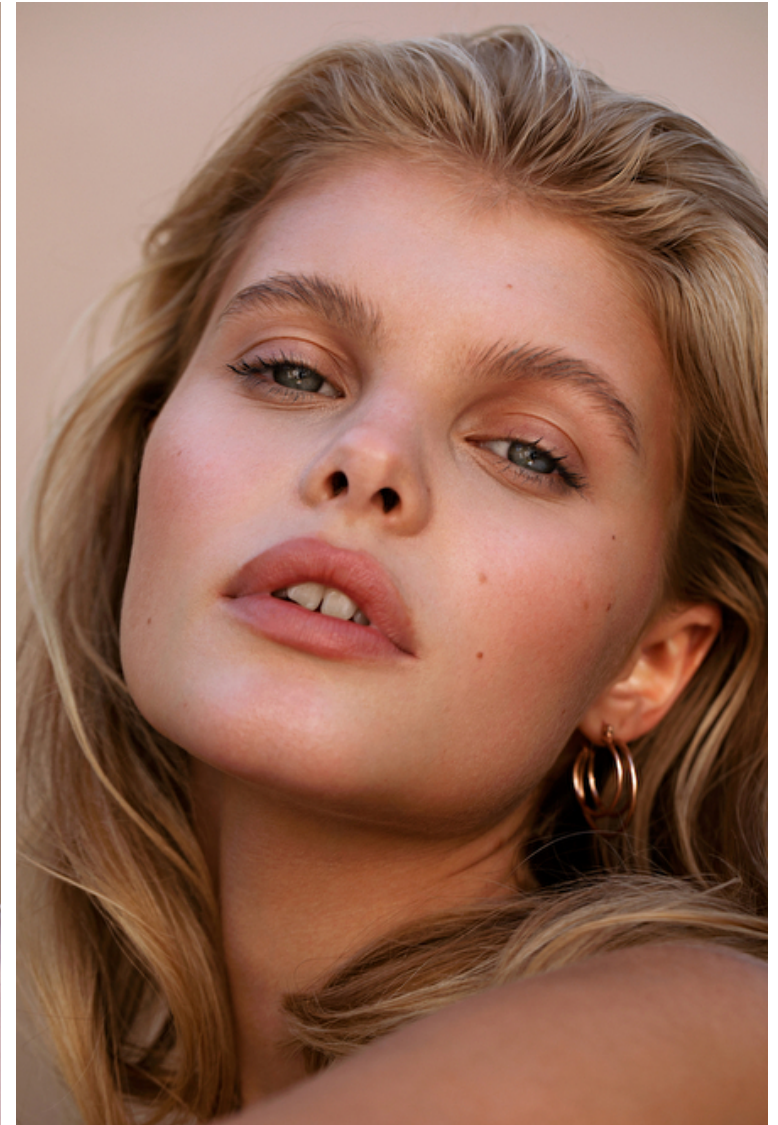

Modellink

Vasagatan 16, Goteborg, 41124, Goteborg, Sweden
Phone: 031-13 15 33 **Email:** info@modellink.se **Website:** http://modellink.se/

Megan R

Height 170cm / 5' 7.0"

Bust 81cm / 32"

Waist 60cm / 23.5"

Hips 87cm / 34.5"

Shoes EU/US/UK 39 / 8 / 6

Eyes Blue

Hair Blond

Cup B