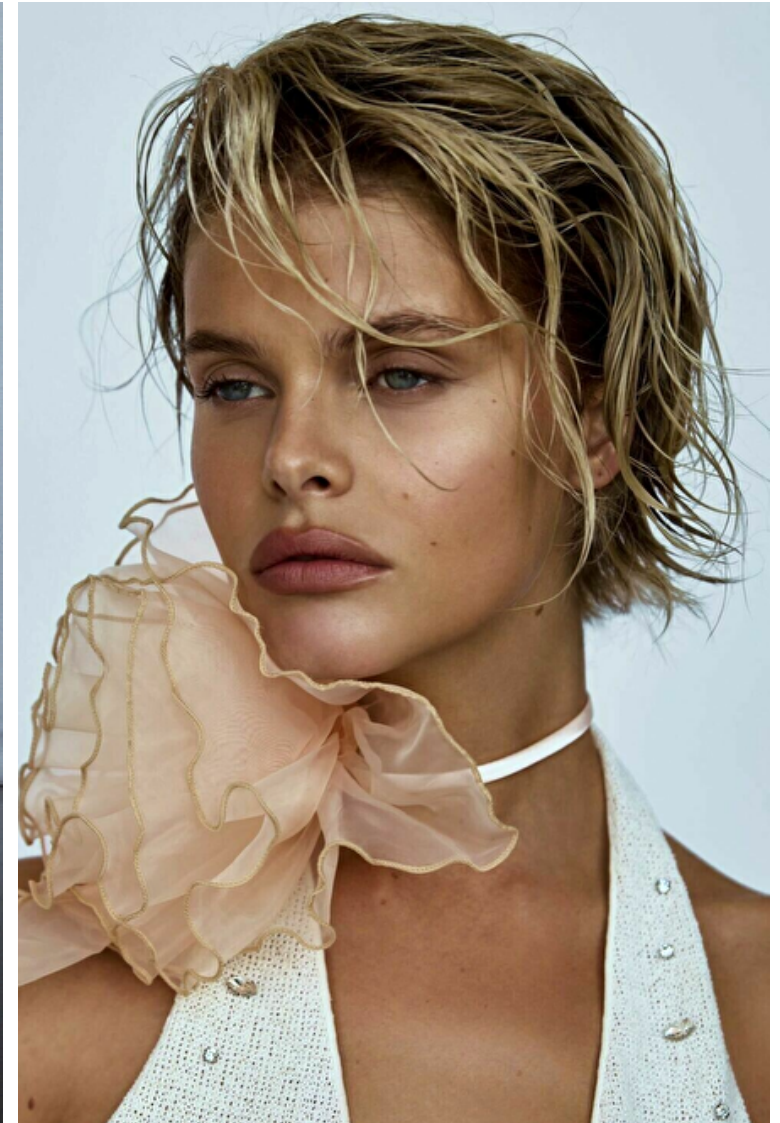

Modellink

Vasagatan 16, Goteborg, 41124, Goteborg, Sweden
Phone: 031-13 15 33 **Email:** info@modellink.se **Website:** http://modellink.se/

Megan R

Height 170cm / 5' 7.0"

Bust 81cm / 32"

Waist 60cm / 23.5"

Hips 87cm / 34.5"

Shoes EU/US/UK 39 / 8 / 6

Eyes Blue

Hair Blond

Cup B