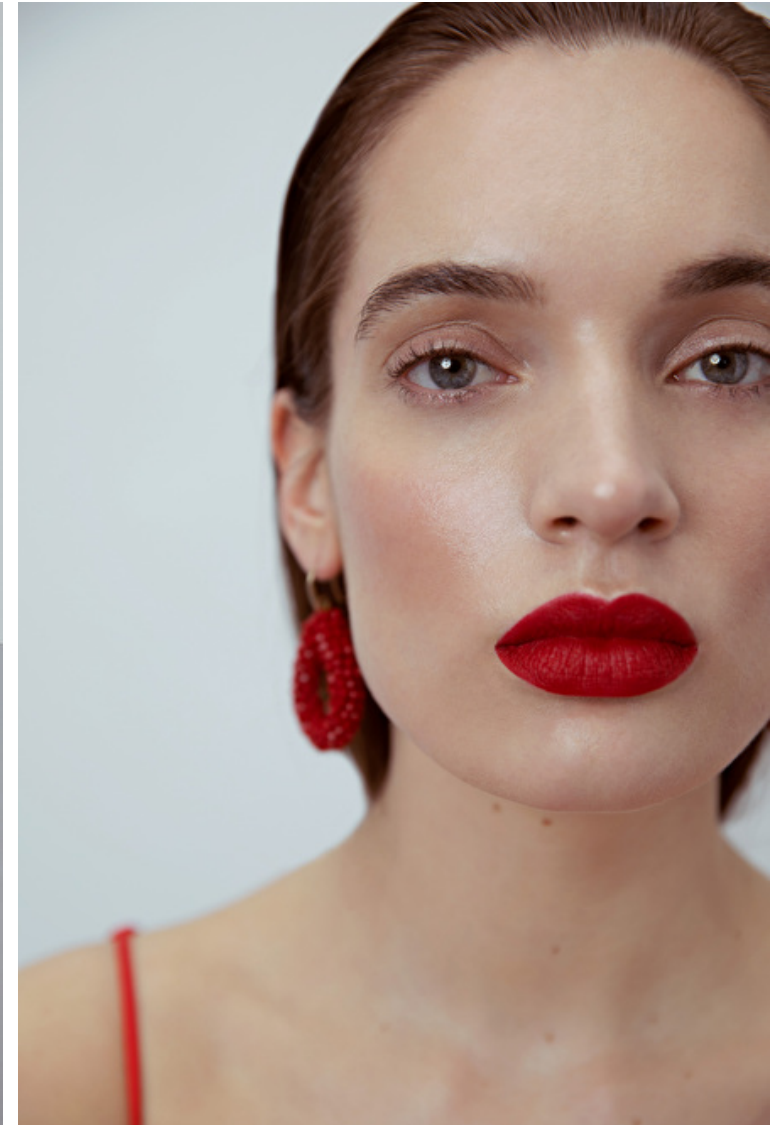

## Merel Barthen

Height 179cm / 5' 10.5"

Bust 82cm / 32.5"

Waist 62cm / 24.5"

Hips 93cm / 36.5"

Shoes EU/US/UK 40 / 9 / 7

Eyes Green grey

Hair Brown