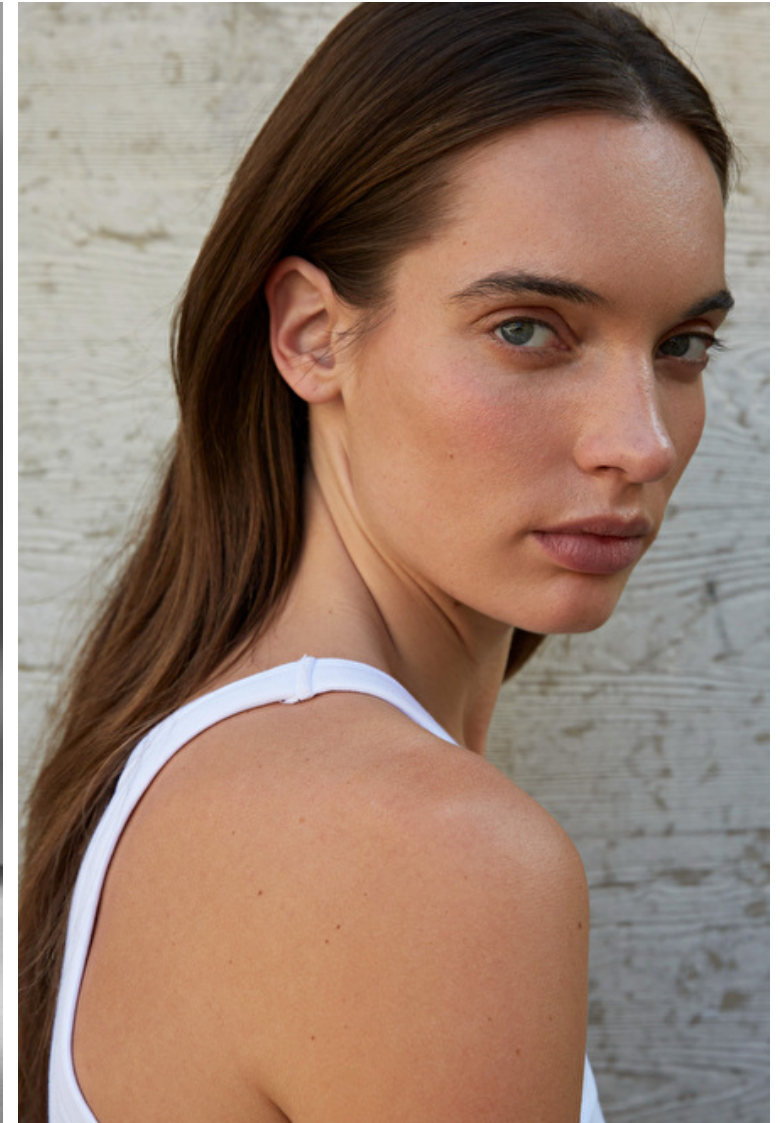

## Merel Barthen

Height 179cm / 5' 10.5"

Bust 82cm / 32.5"

Waist 62cm / 24.5"

Hips 93cm / 36.5"

Shoes EU/US/UK 40 / 9 / 7

Eyes Green grey

Hair Brown