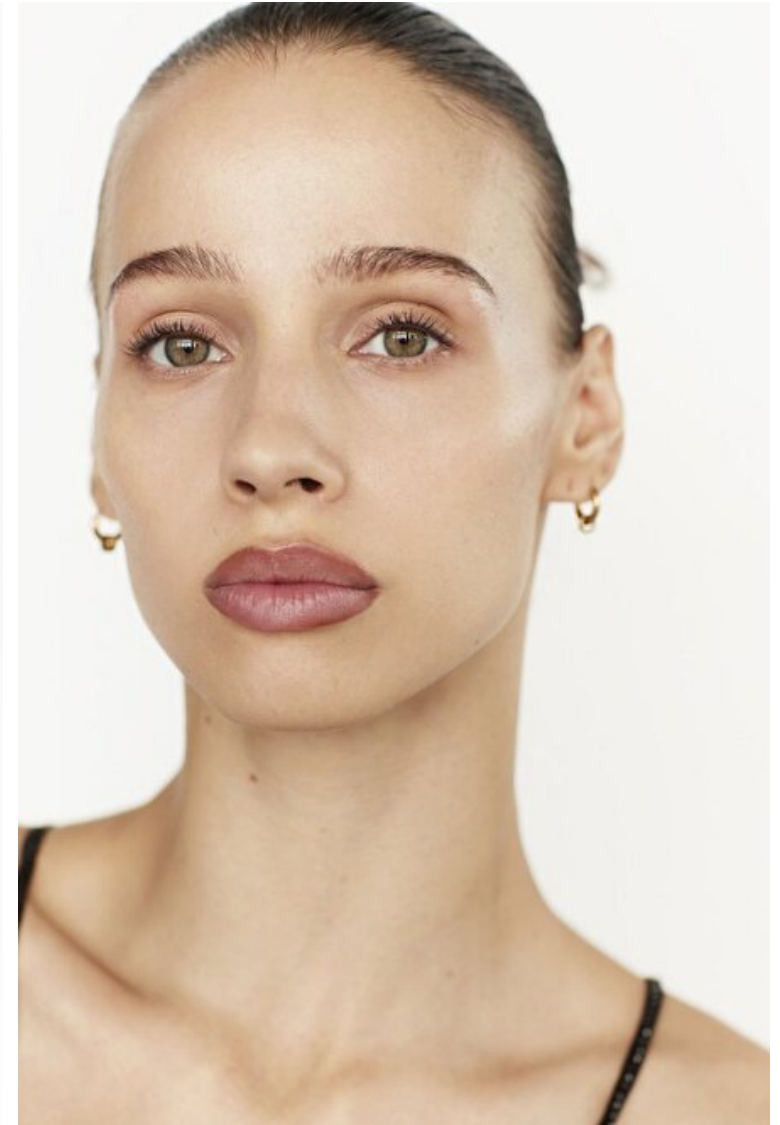

Mette Linturi

Height 172cm / 5' 7.5"

Bust 80cm / 31.5"

Waist 60cm / 23.5"

Hips 89cm / 35"

Shoes EU/US/UK 38 / 7.5 / 5

Eyes Green

Hair Dark brown

Cup B