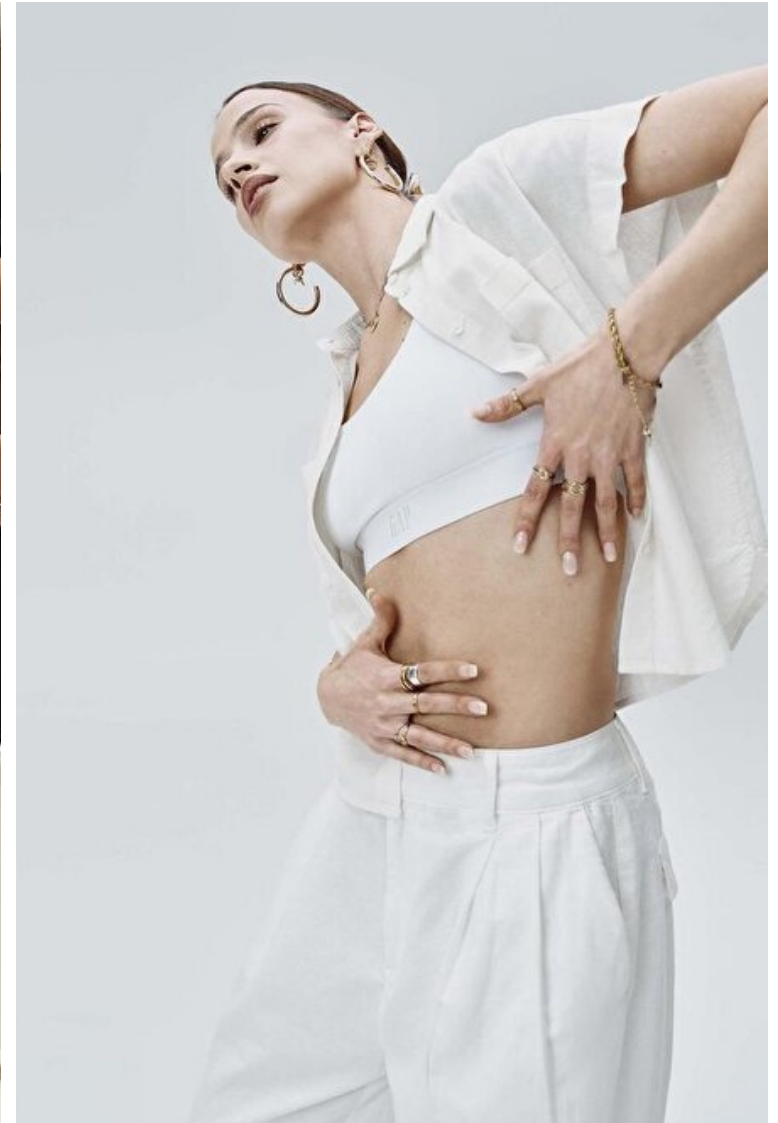

Bust 80cm / 31.5"

Waist 60cm / 23.5"

Hips 89cm / 35"

Shoes EU/US/UK 38 / 7.5 / 5

Eyes Green

Hair Dark brown

Cup B

Mette Linturi