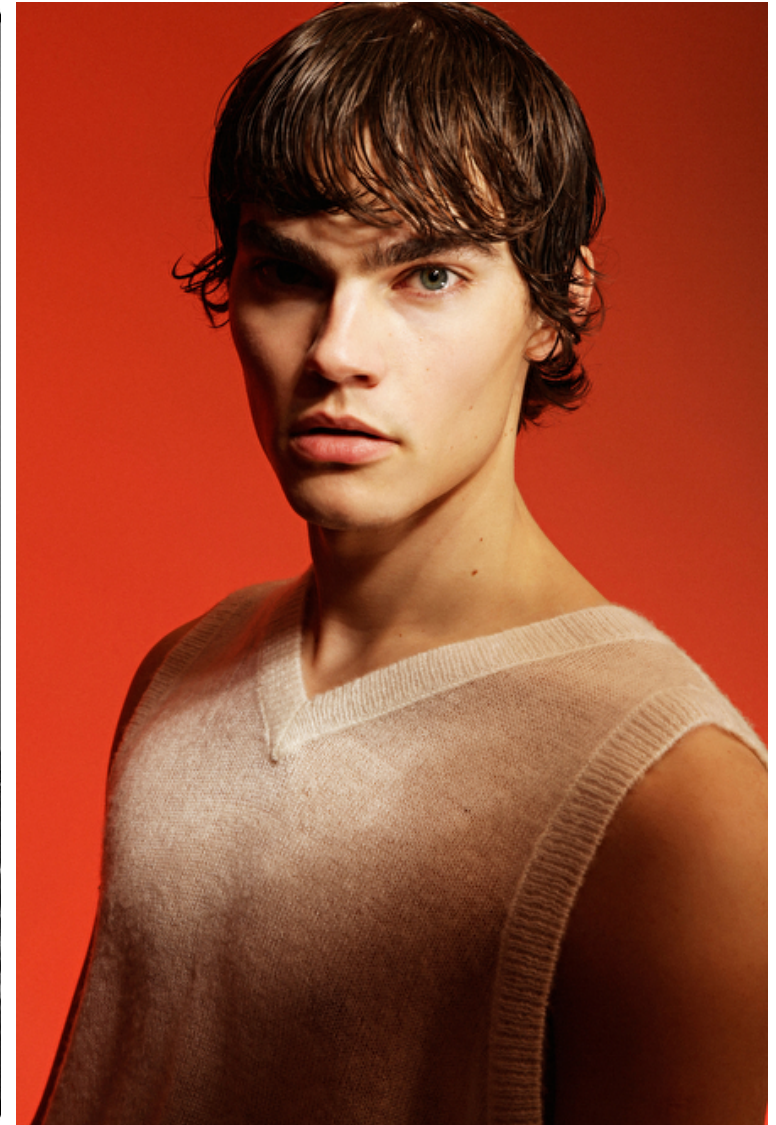

Modellink

Vasagatan 16, Goteborg, 41124, Goteborg, Sweden
Phone: 031-13 15 33 **Email:** info@modellink.se **Website:** http://modellink.se/

Michael Ossowski

Height 186cm / 6' 1.0"

Chest 92cm / 36"

Waist 71cm / 28"

Hips 90cm / 35.5"

Shoes EU/US/UK 43 / 10.5 / 9

Eyes Blue green

Hair Brown