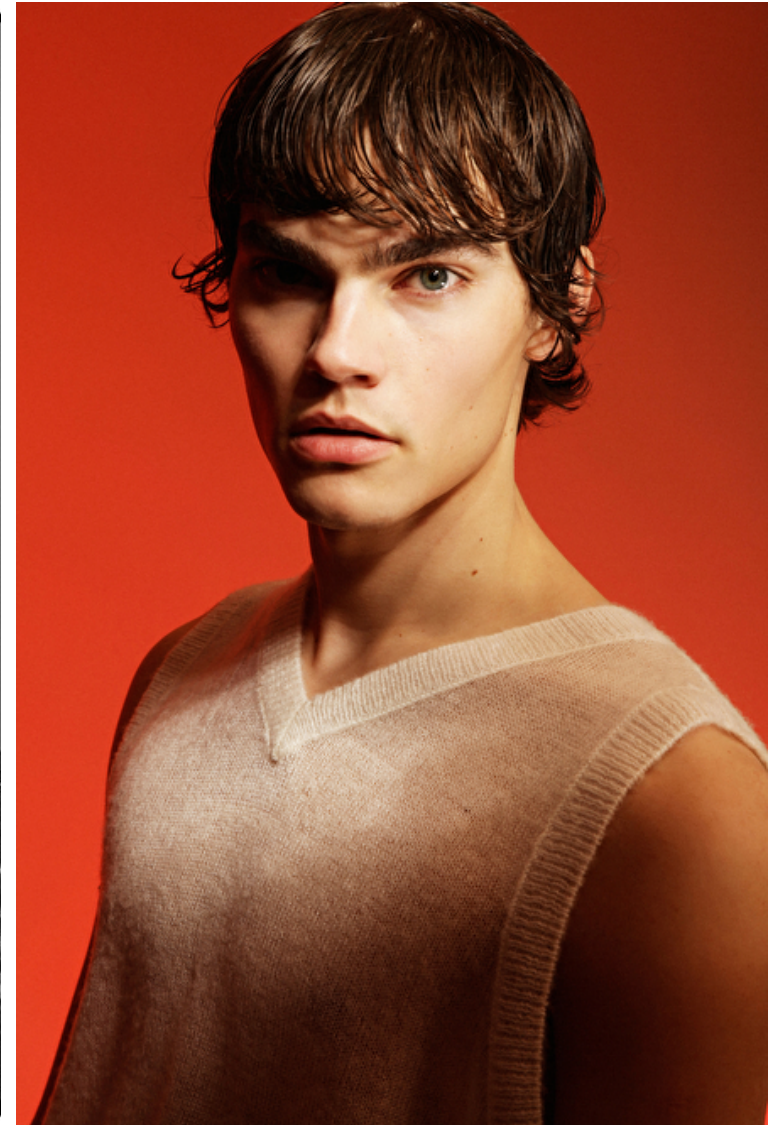

Modellink

Vasagatan 16, Goteborg, 41124, Goteborg, Sweden
Phone: 031-13 15 33 **Email:** info@modellink.se **Website:** http://modellink.se/

Michael Ossowski

Height 186cm / 6' 1.0"

Chest 92cm / 36"

Waist 71cm / 28"

Hips 90cm / 35.5"

Shoes EU/US/UK 43 / 10.5 / 9

Eyes Blue green

Hair Brown