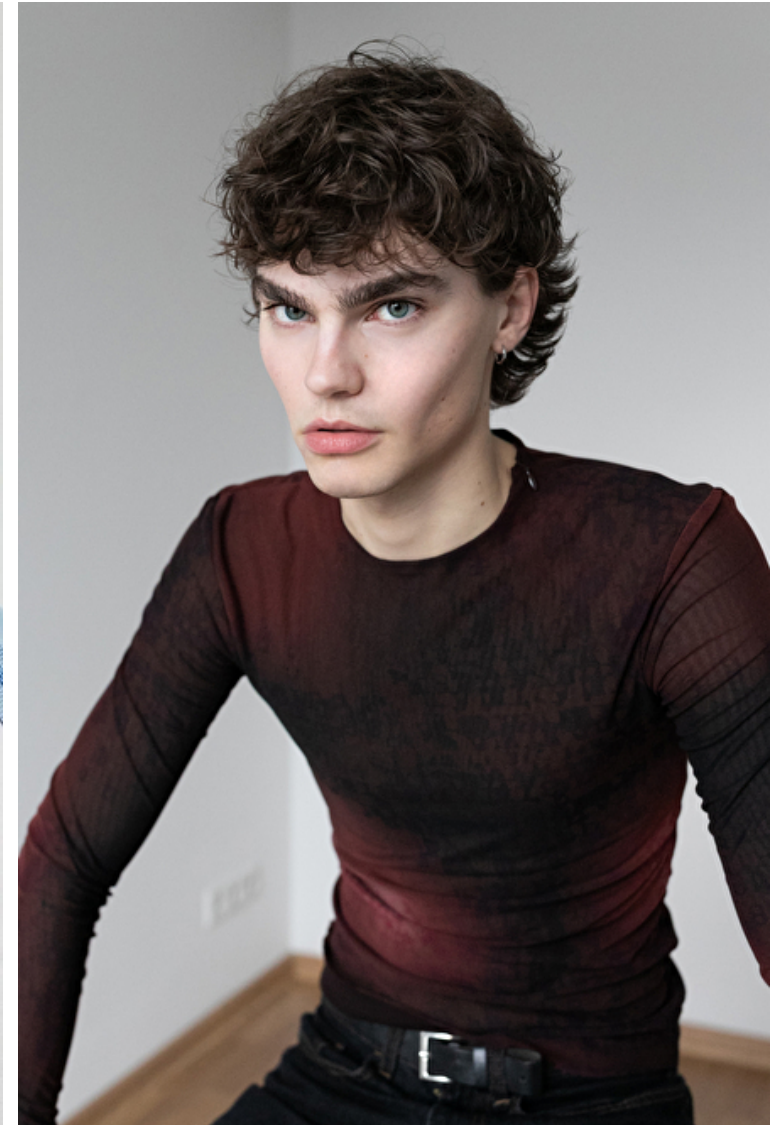

Michael Ossowski

Height 186cm / 6' 1.0"

Chest 92cm / 36"

Waist 71cm / 28"

Hips 90cm / 35.5"

Shoes EU/US/UK 43 / 10.5 / 9

Eyes Blue green

Hair Brown