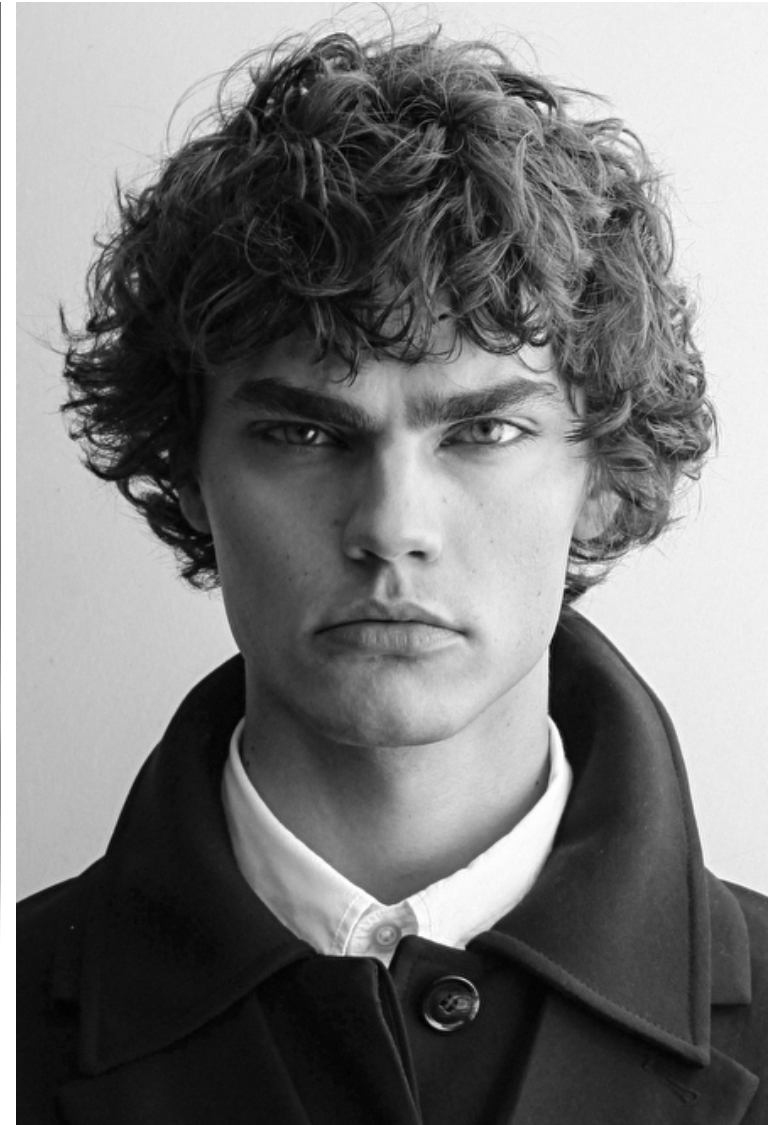

Michael Ossowski

Height 186cm / 6' 1.0"

Chest 92cm / 36"

Waist 71cm / 28"

Hips 90cm / 35.5"

Shoes EU/US/UK 43 / 10.5 / 9

Eyes Blue green

Hair Brown