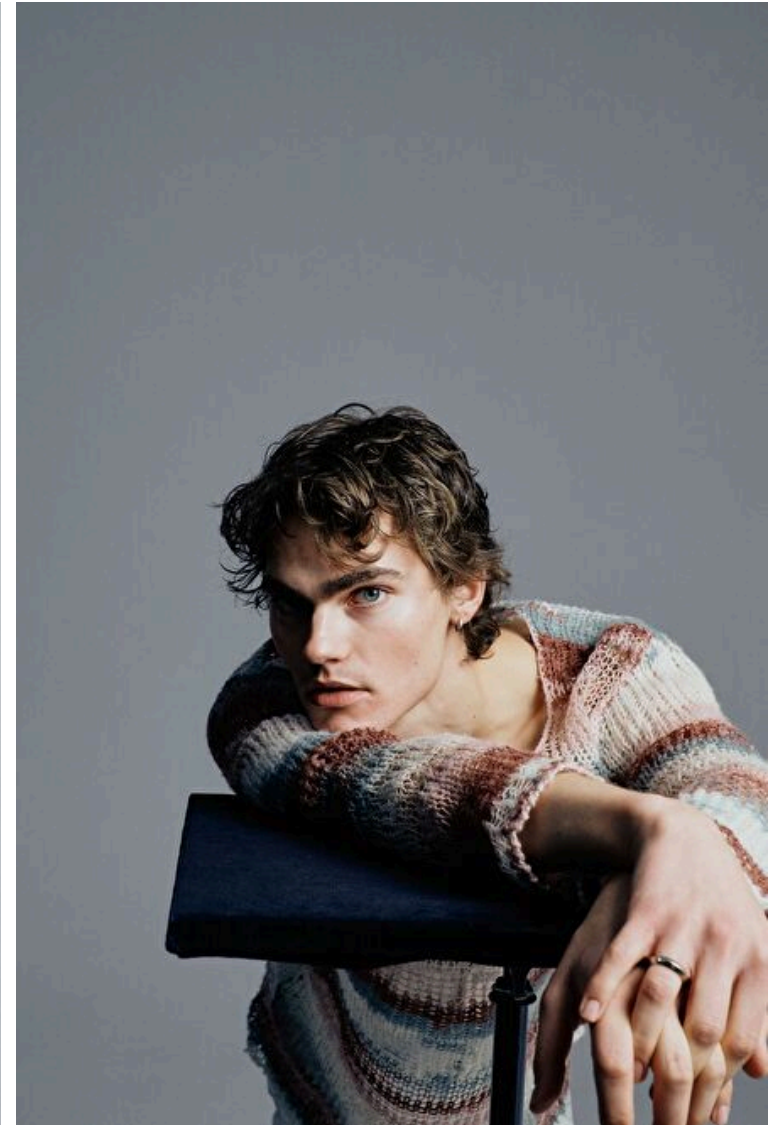

Modellink

Vasagatan 16, Goteborg, 41124, Goteborg, Sweden
Phone: 031-13 15 33 **Email:** info@modellink.se **Website:** <http://modellink.se/>

Michael Ossowski

Height 186cm / 6' 1.0"

Chest 92cm / 36"

Waist 71cm / 28"

Hips 90cm / 35.5"

Shoes EU/US/UK 43 / 10.5 / 9

Eyes Blue green

Hair Brown