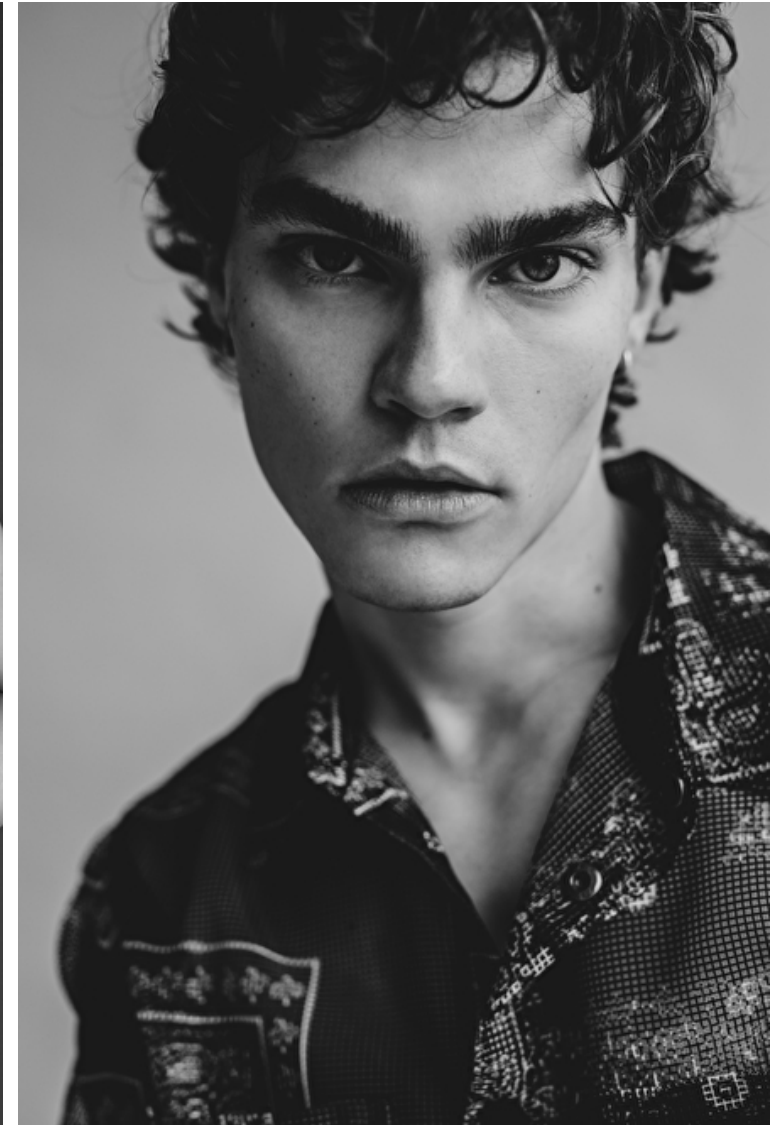

Michael Ossowski

Height 186cm / 6' 1.0"

Chest 92cm / 36"

Waist 71cm / 28"

Hips 90cm / 35.5"

Shoes EU/US/UK 43 / 10.5 / 9

Eyes Blue green

Hair Brown