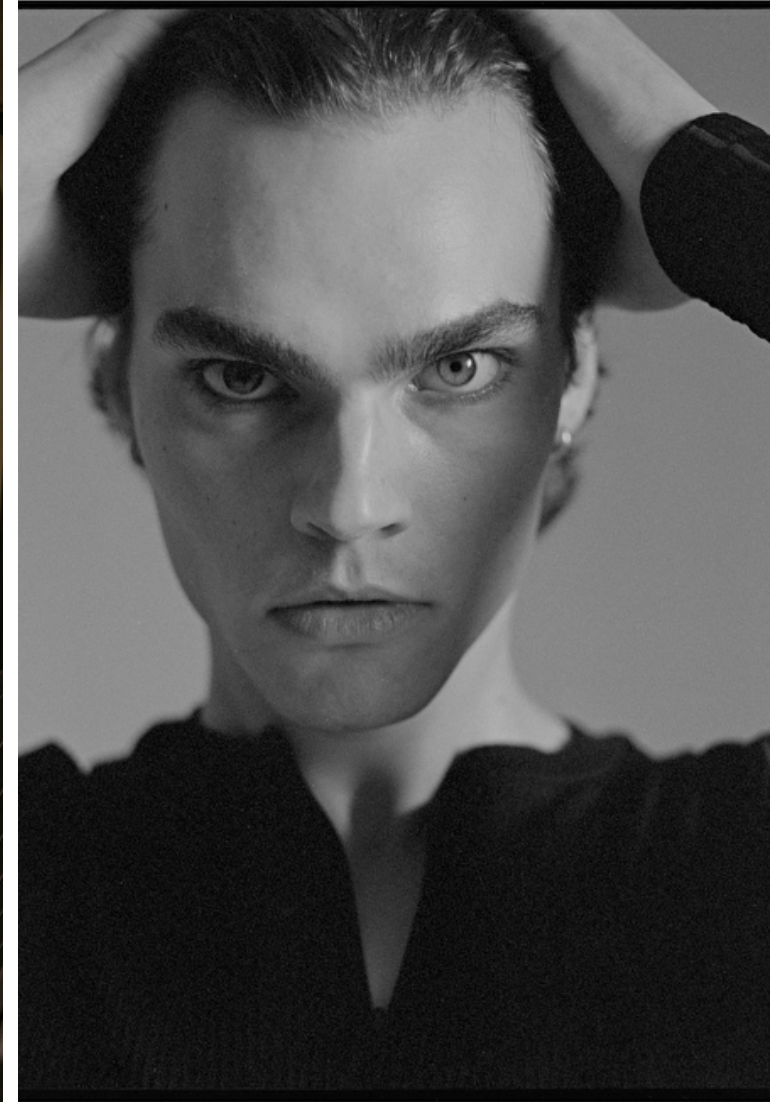

Michael Ossowski

Height 186cm / 6' 1.0"

Chest 92cm / 36"

Waist 71cm / 28"

Hips 90cm / 35.5"

Shoes EU/US/UK 43 / 10.5 / 9

Eyes Blue green

Hair Brown