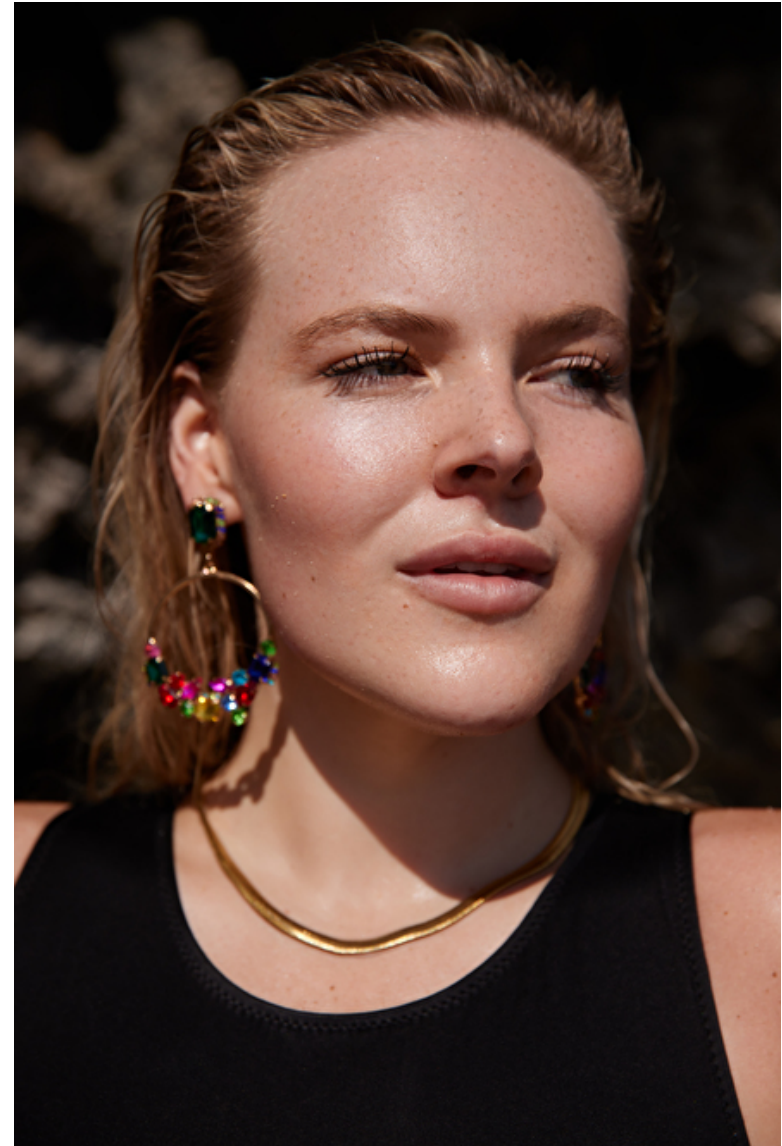

Modellink

Vasagatan 16, Goteborg, 41124, Goteborg, Sweden
Phone: 031-13 15 33 **Email:** info@modellink.se **Website:** <http://modellink.se/>

Miche Herbst

Height 175cm / 5' 9.0"

Bust 105cm / 41.5"

Waist 92cm / 36"

Hips 118cm / 46.5"

Shoes EU/US/UK 40 / 9 / 7

Eyes Blue

Hair Blond