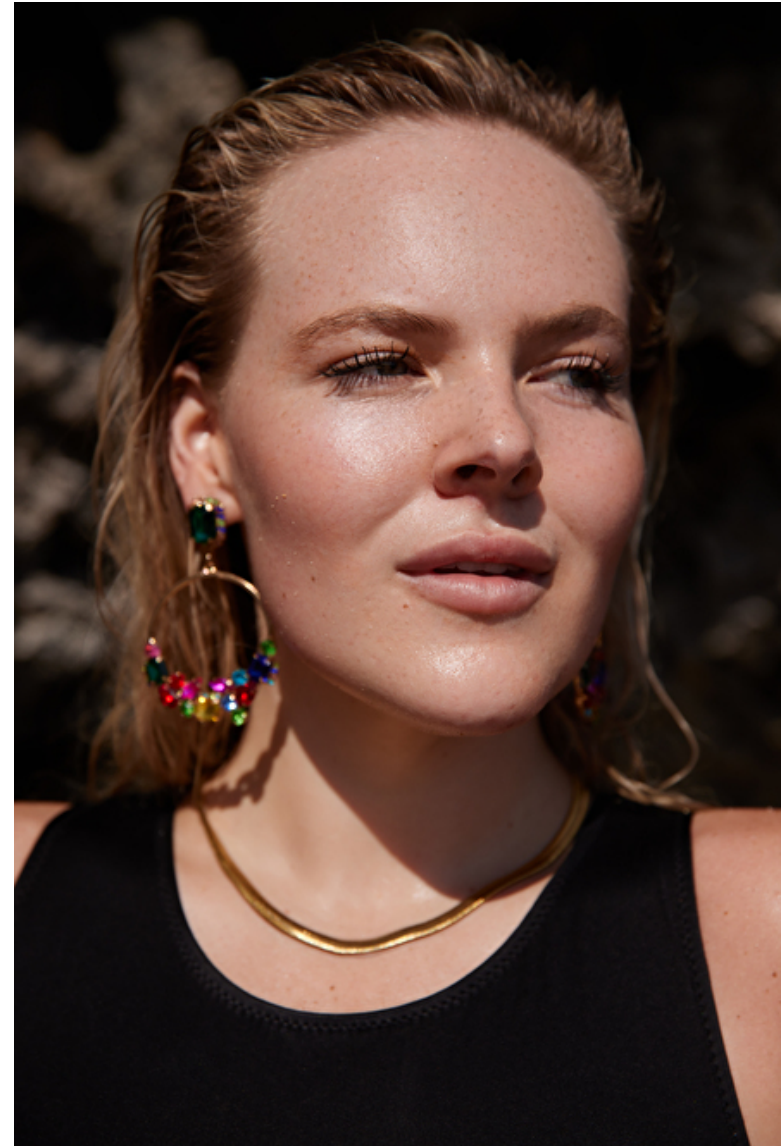

Miche Herbst

Height 175cm / 5' 9.0"

Bust 105cm / 41.5"

Waist 92cm / 36"

Hips 118cm / 46.5"

Shoes EU/US/UK 40 / 9 / 7

Eyes Blue

Hair Blond