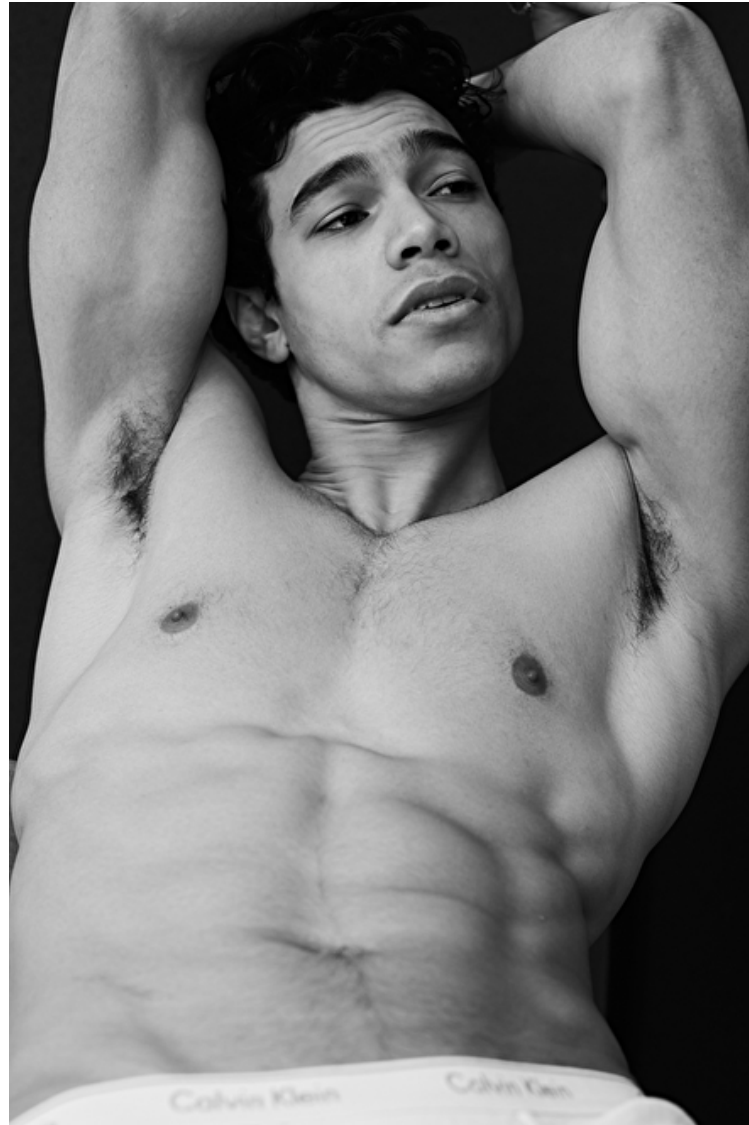

Modellink

Vasagatan 16, Goteborg, 41124, Goteborg, Sweden
Phone: 031-13 15 33 **Email:** info@modellink.se **Website:** http://modellink.se/

Mikey Colliss.

Height 186cm / 6' 1.0"

Chest 96cm / 38"

Waist 79cm / 31"

Hips 84cm / 33"

Shoes EU/US/UK 43 / 10.5 / 9

Eyes Brown

Hair Brown

Suit size 48cm / 38"