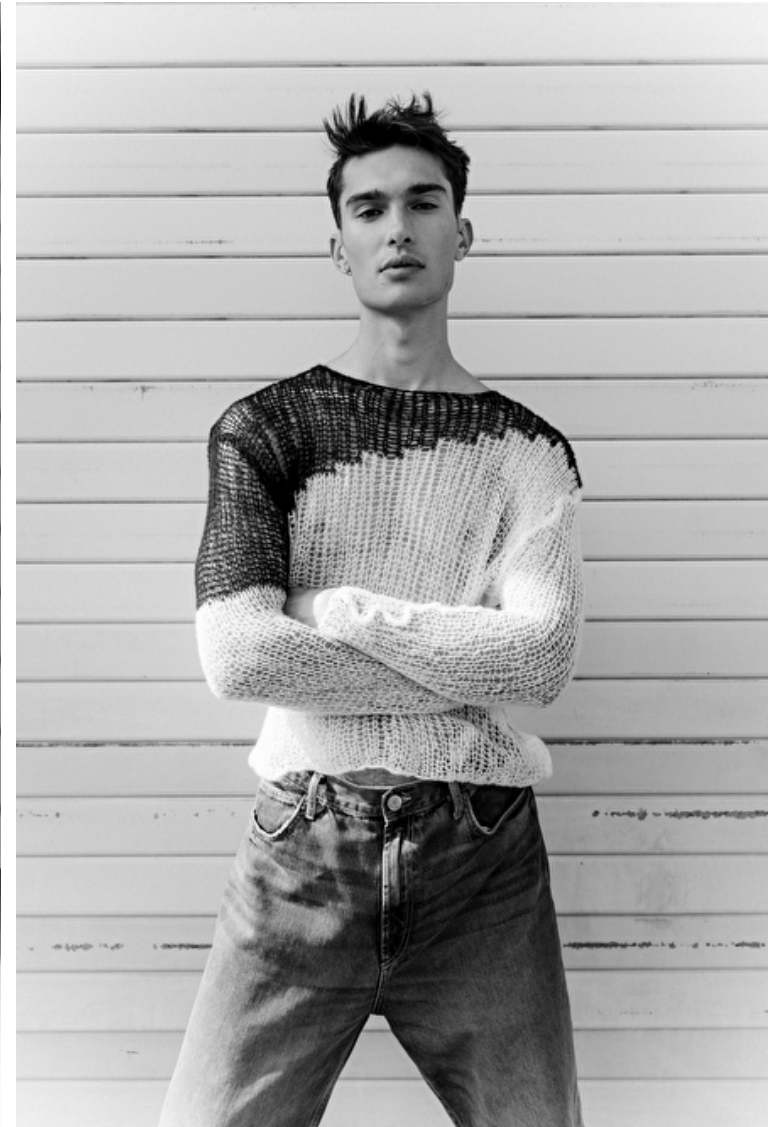

Modellink

Vasagatan 16, Goteborg, 41124, Goteborg, Sweden
Phone: 031-13 15 33 **Email:** info@modellink.se **Website:** http://modellink.se/

Milan Staal

Height 189cm / 6' 2.5"

Chest 98cm / 38.5"

Waist 78cm / 30.5"

Hips 96cm / 38"

Shoes EU/US/UK 44 / 11 / 9.5

Eyes Brown

Hair Brown