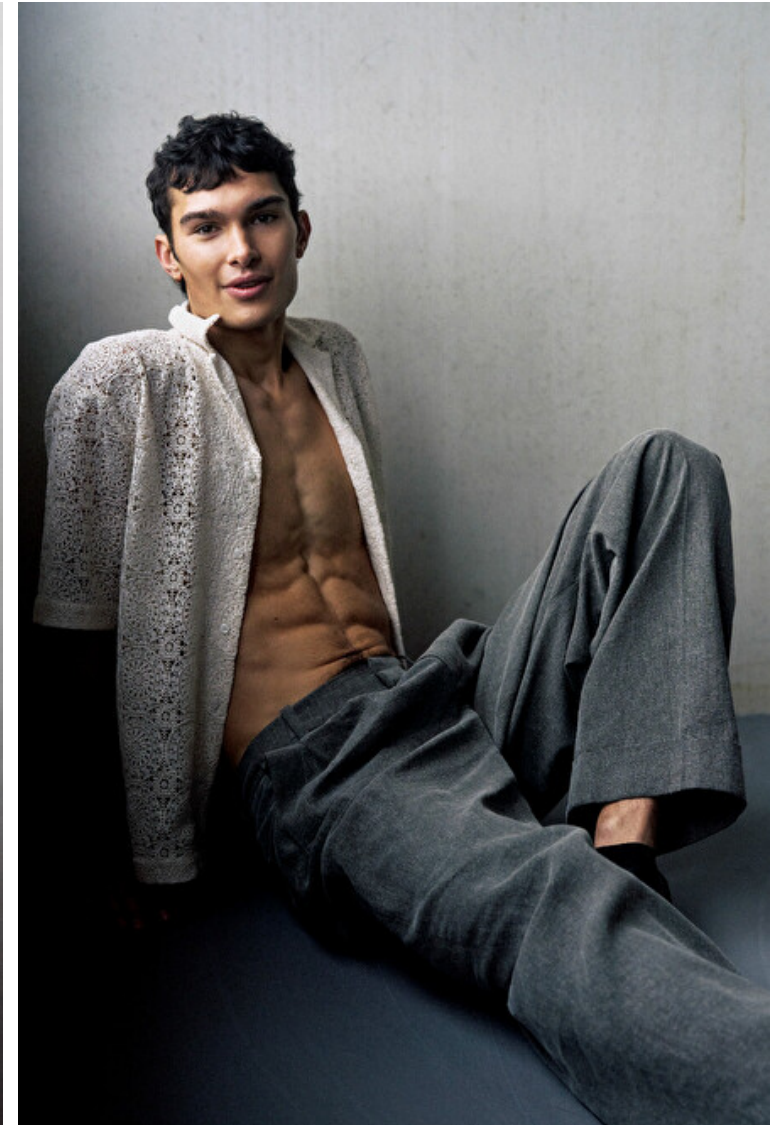

Modellink

Vasagatan 16, Goteborg, 41124, Goteborg, Sweden
Phone: 031-13 15 33 **Email:** info@modellink.se **Website:** <http://modellink.se/>

Milan Staal

Height 189cm / 6' 2.5"

Chest 98cm / 38.5"

Waist 78cm / 30.5"

Hips 96cm / 38"

Shoes EU/US/UK 44 / 11 / 9.5

Eyes Brown

Hair Brown