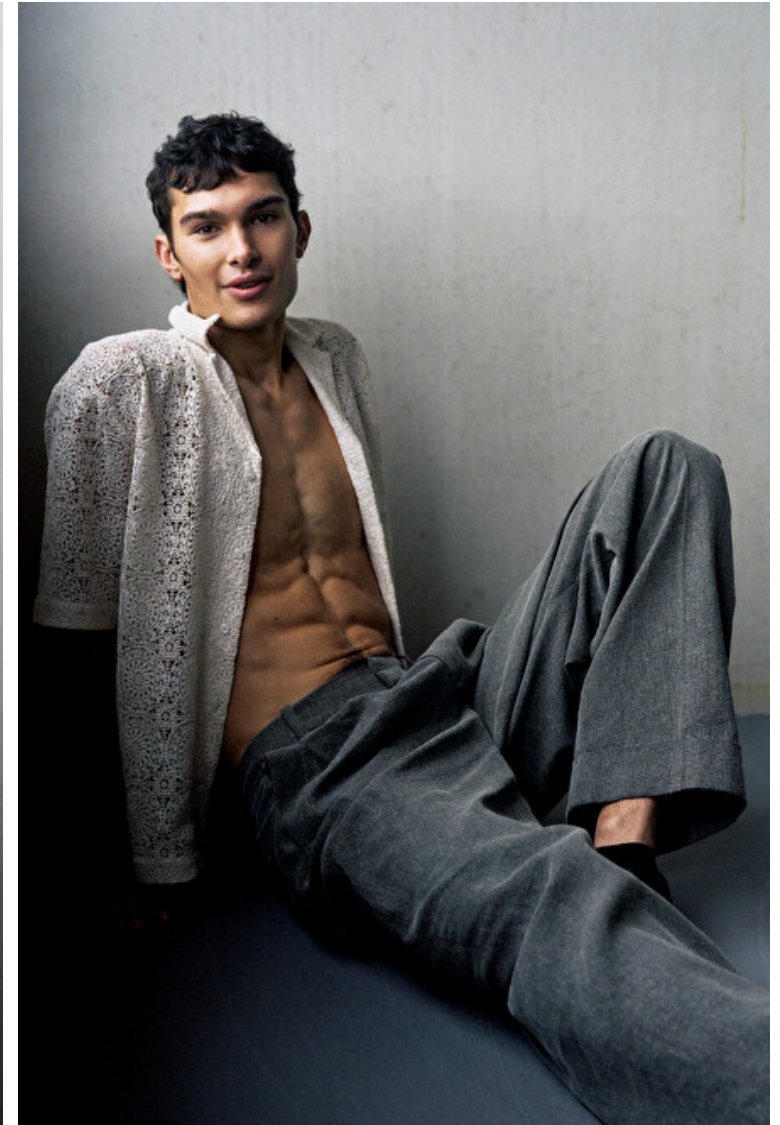

## Milan Staal

Height 189cm / 6' 2.5"

Chest 98cm / 38.5"

Waist 78cm / 30.5"

Hips 96cm / 38"

Shoes EU/US/UK 44 / 11 / 9.5

Eyes Brown

Hair Brown