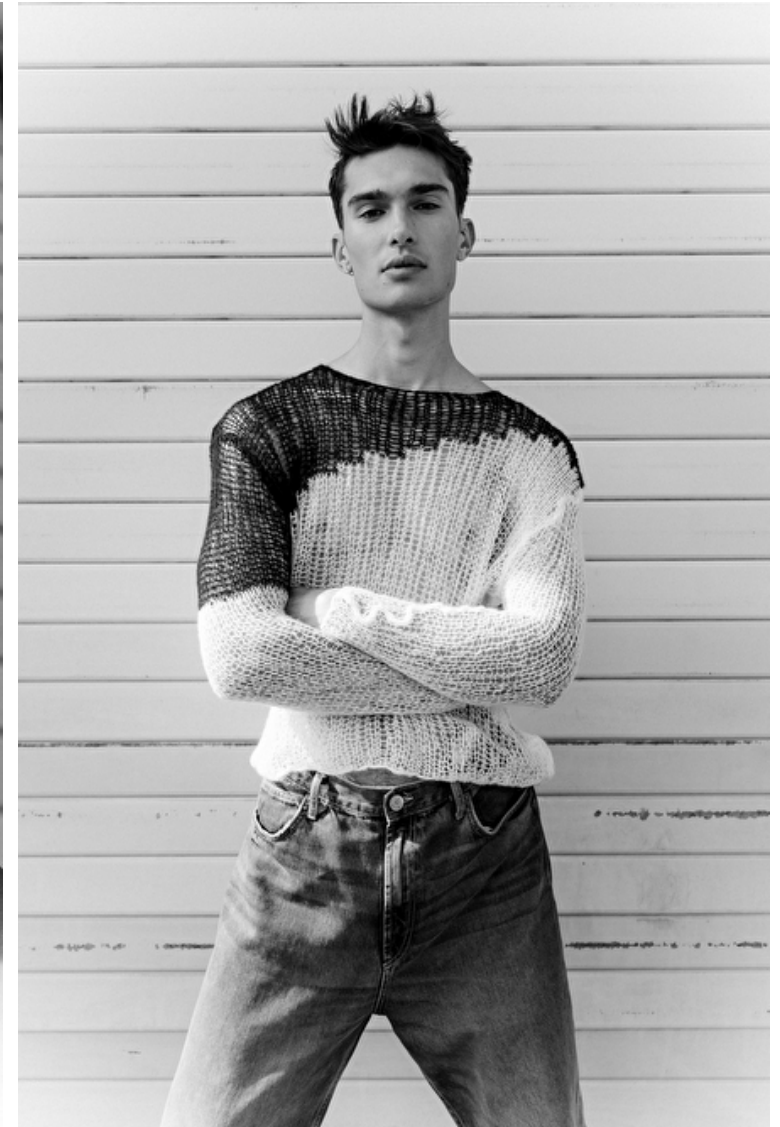

## Milan Staal

Height 189cm / 6' 2.5"

Chest 98cm / 38.5"

Waist 78cm / 30.5"

Hips 96cm / 38"

Shoes EU/US/UK 44 / 11 / 9.5

Eyes Brown

Hair Brown