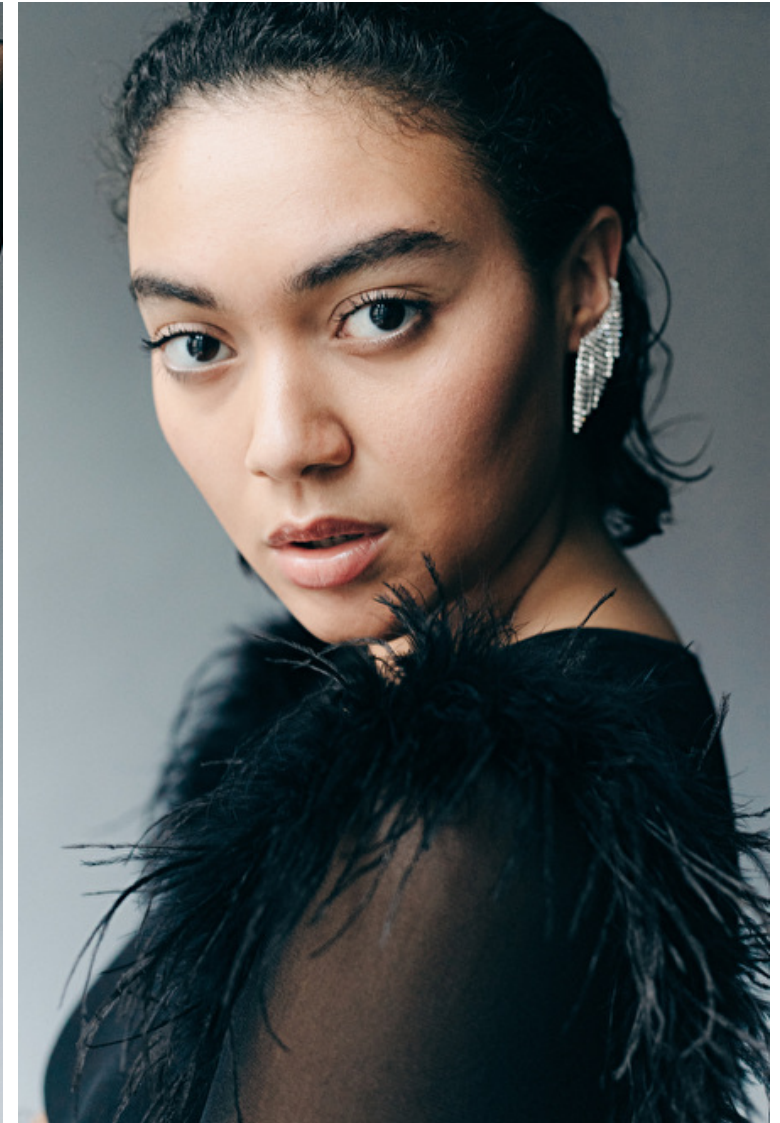

Modellink

Vasagatan 16, Goteborg, 41124, Goteborg, Sweden
Phone: 031-13 15 33 **Email:** info@modellink.se **Website:** <http://modellink.se/>

Moresha Ibele

Height 180cm / 5' 11.0"

Bust 100cm / 39.5"

Waist 83cm / 32.5"

Hips 113cm / 44.5"

Shoes EU/US/UK 41 / 9.5 / 8

Eyes Brown

Hair Brown