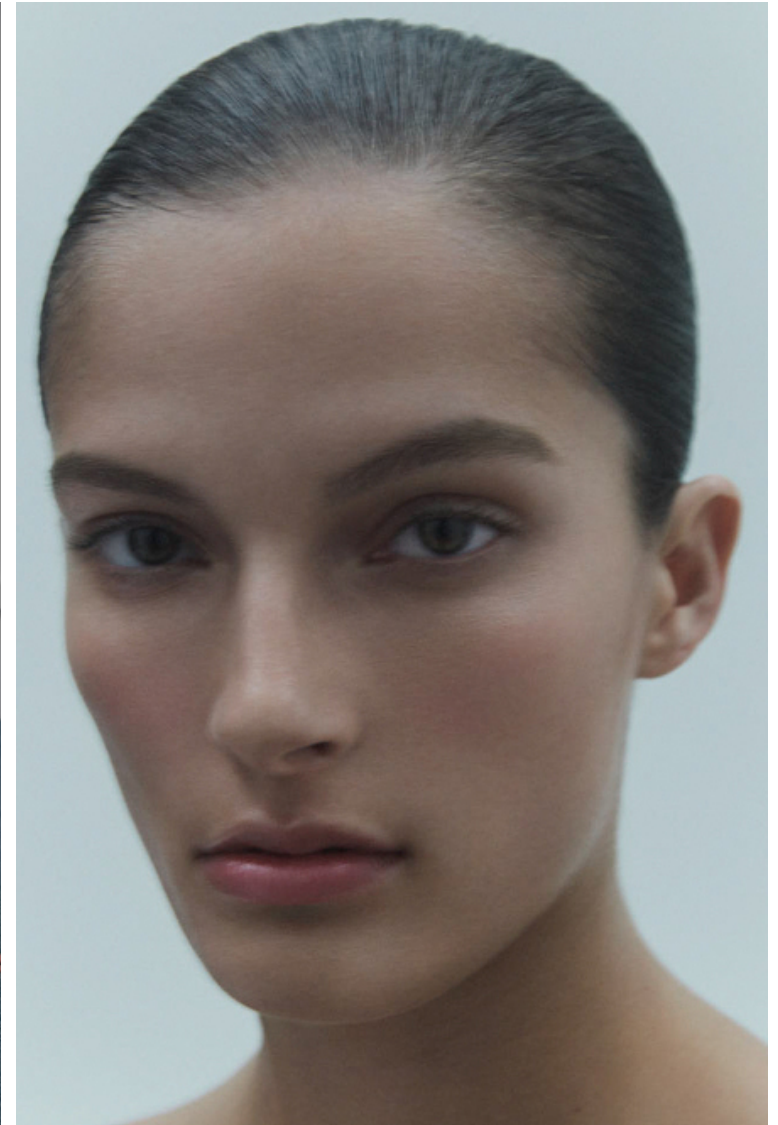

Waist 63cm / 25"

Hips 91cm / 36"

Shoes EU/US/UK 39 / 8 / 6

Eyes Brown

Hair Brown

Cup C/D

Modellink

Vasagatan 16, Goteborg, 41124, Goteborg, Sweden
Phone: 031-13 15 33 **Email:** info@modellink.se **Website:** http://modellink.se/