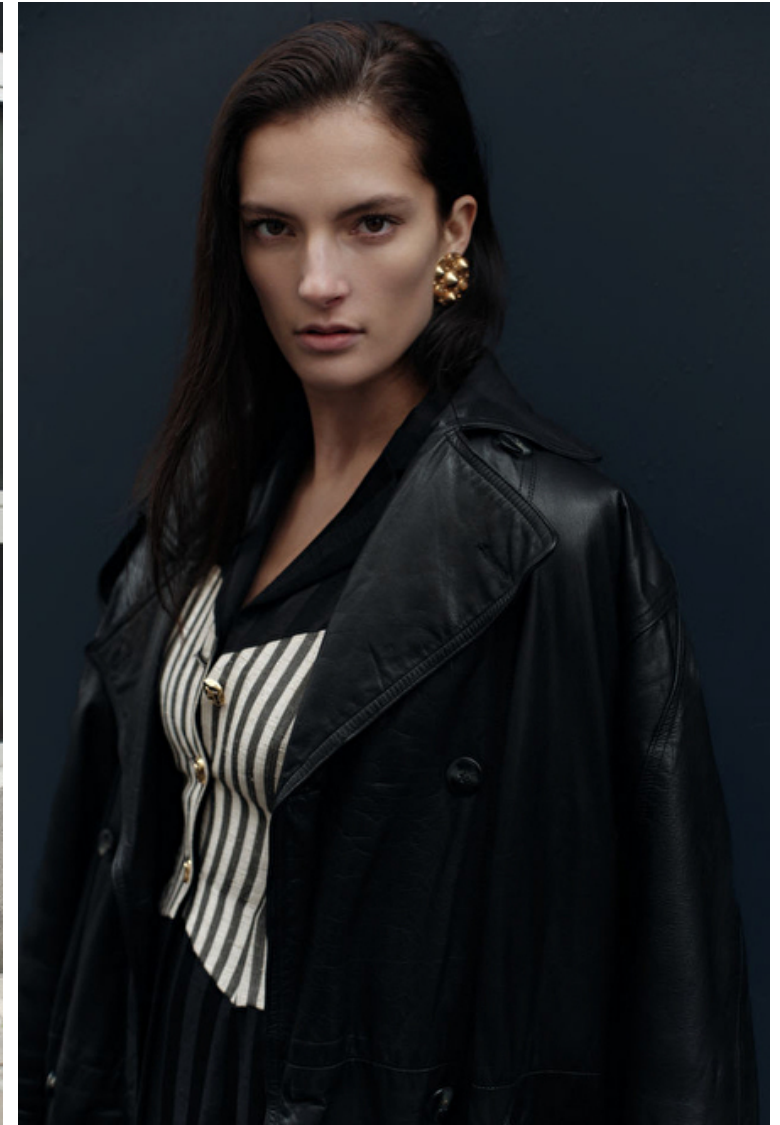

Modellink

Vasagatan 16, Goteborg, 41124, Goteborg, Sweden
Phone: 031-13 15 33 **Email:** info@modellink.se **Website:** http://modellink.se/

Nadine. Martin.

Height 175cm / 5' 9.0"

Bust 84cm / 33"

Waist 63cm / 25"

Hips 91cm / 36"

Shoes EU/US/UK 39 / 8 / 6

Eyes Brown

Hair Brown

Cup C/D