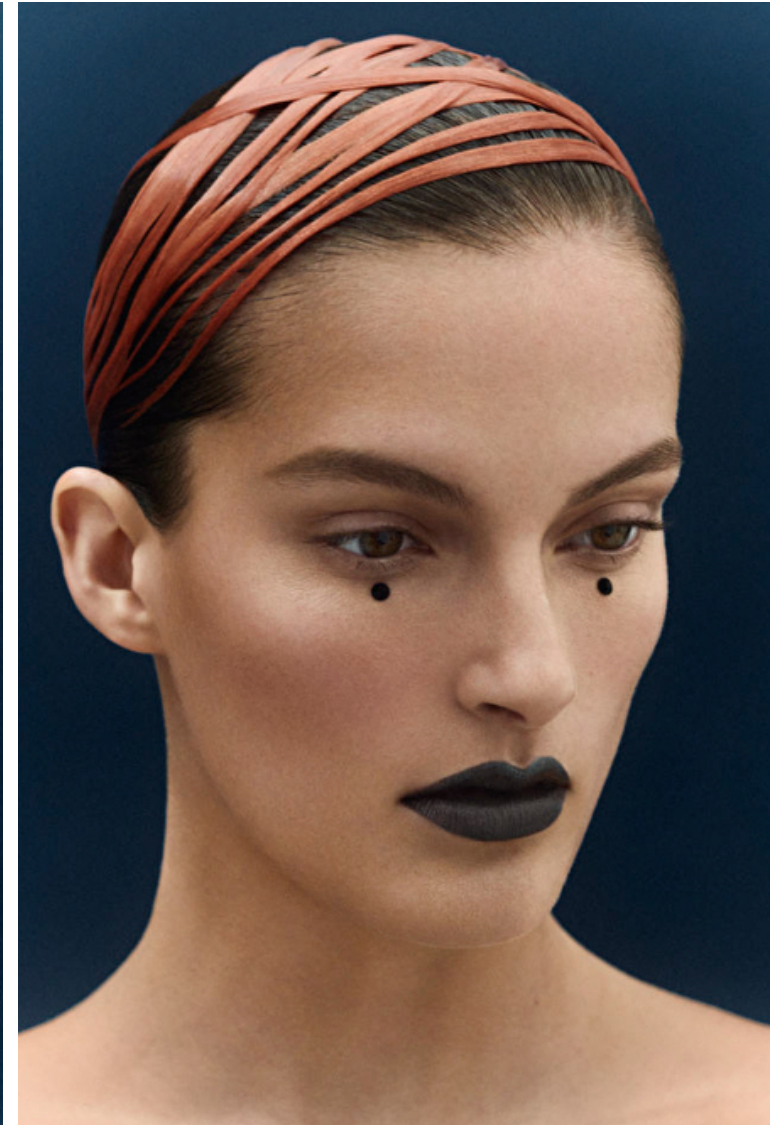

Modellink

Vasagatan 16, Goteborg, 41124, Goteborg, Sweden
Phone: 031-13 15 33 **Email:** info@modellink.se **Website:** <http://modellink.se/>

Nadine. Martin.

Height 175cm / 5' 9.0"

Bust 84cm / 33"

Waist 63cm / 25"

Hips 91cm / 36"

Shoes EU/US/UK 39 / 8 / 6

Eyes Brown

Hair Brown

Cup C/D