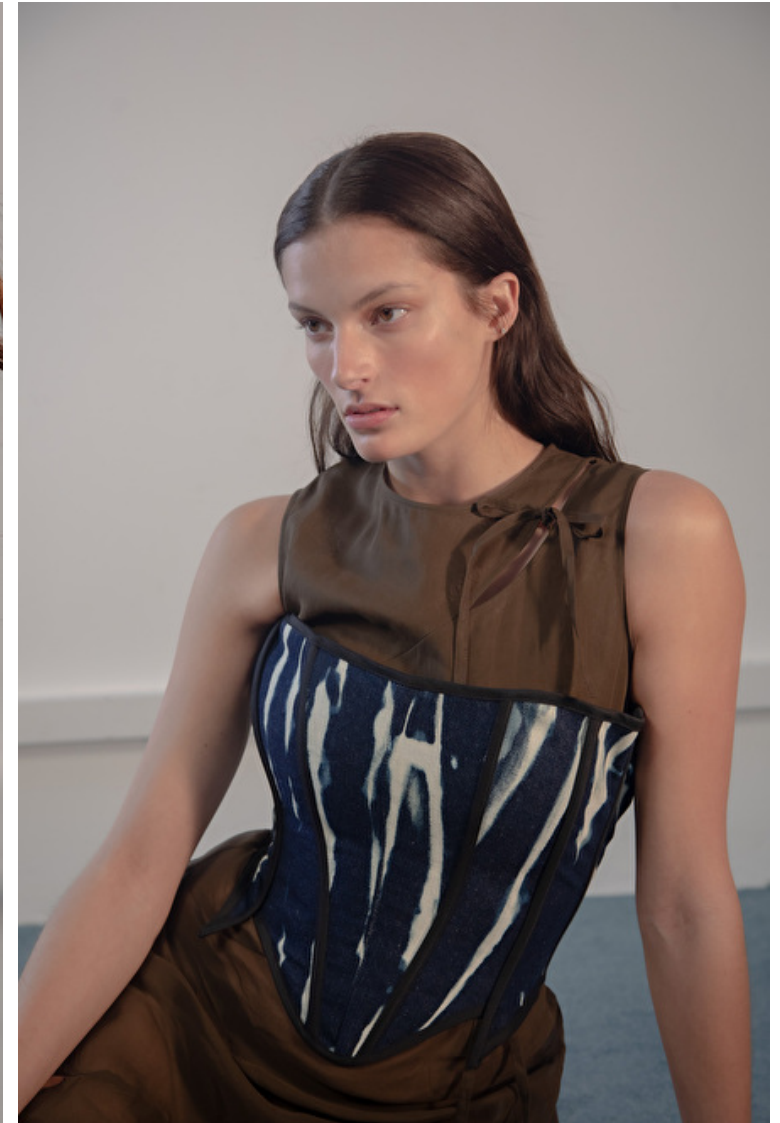

Modellink

Vasagatan 16, Goteborg, 41124, Goteborg, Sweden
Phone: 031-13 15 33 **Email:** info@modellink.se **Website:** http://modellink.se/

Nadine. Martin.

Height 175cm / 5' 9.0"

Bust 84cm / 33"

Waist 63cm / 25"

Hips 91cm / 36"

Shoes EU/US/UK 39 / 8 / 6

Eyes Brown

Hair Brown

Cup C/D