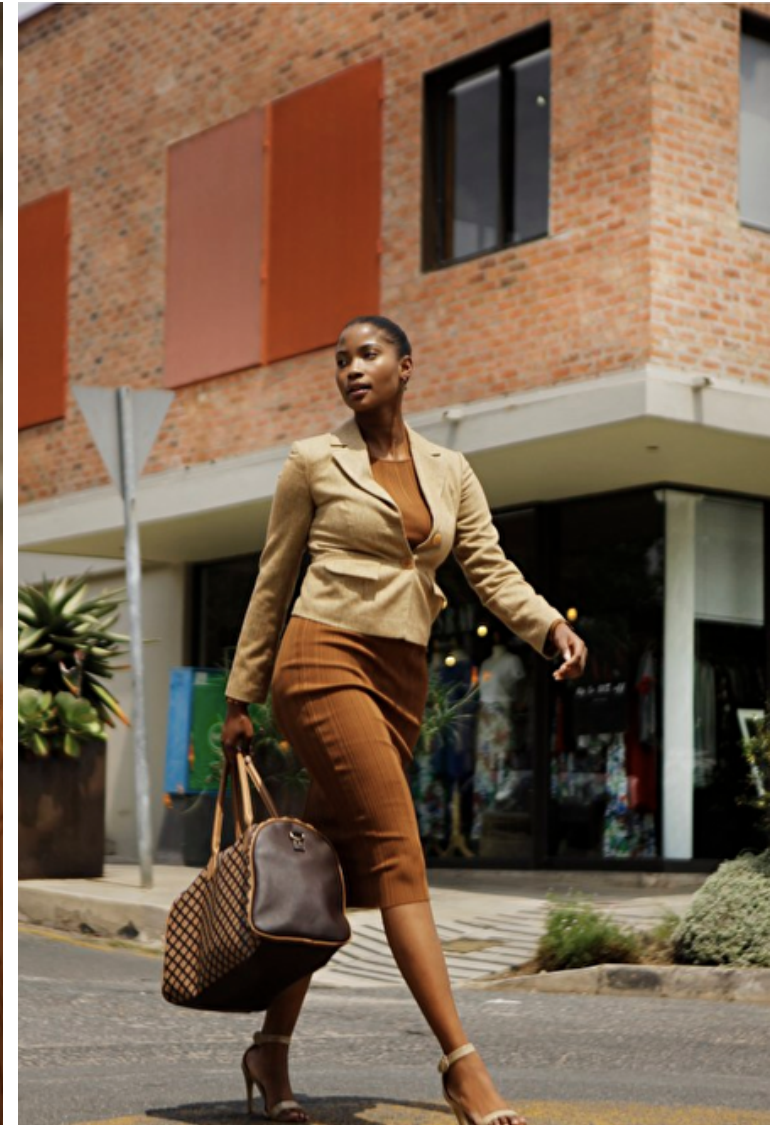

Naledi Mogadime

Height 175cm / 5' 9.0"

Size EU/US 44 / 14

Bust 92cm / 36"

Waist 77cm / 30.5"

Hips 111cm / 43.5"

Shoes EU/US/UK 39 / 8 / 6

Eyes Brown

Hair Dark brown

Cup C