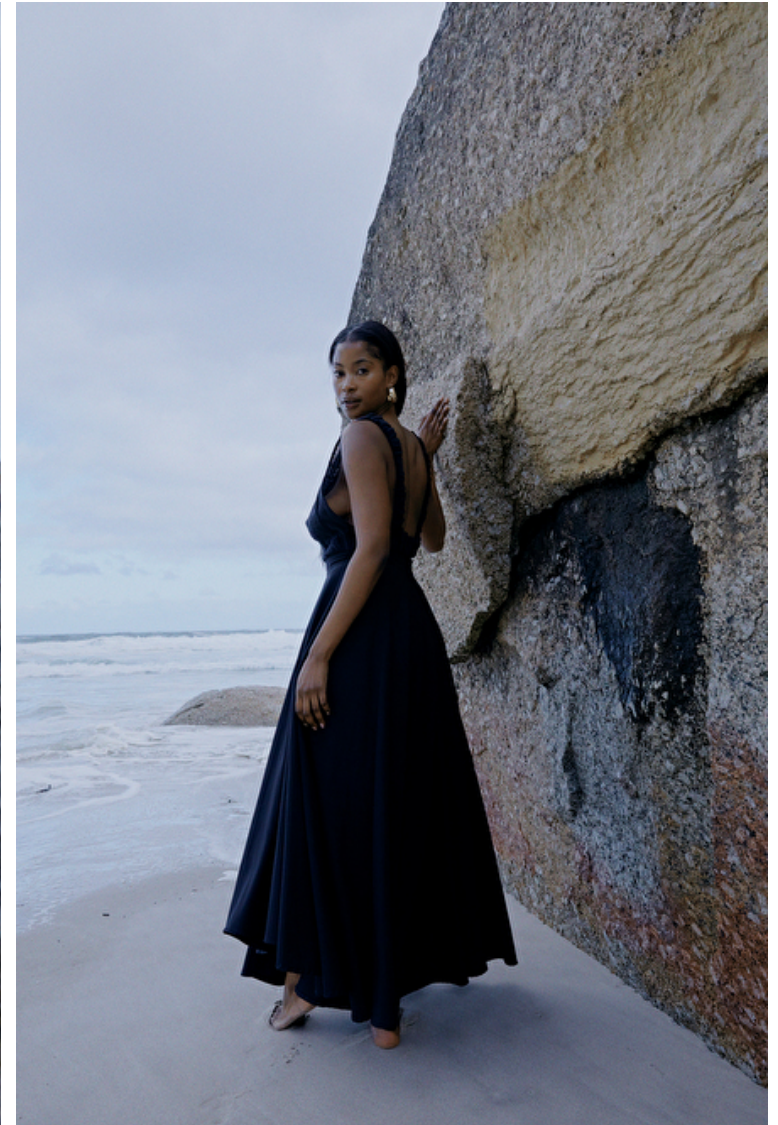

Modellink

Vasagatan 16, Goteborg, 41124, Goteborg, Sweden
Phone: 031-13 15 33 **Email:** info@modellink.se **Website:** http://modellink.se/

Naledi Mogadime

Height 175cm / 5' 9.0"

Size EU/US 44 / 14

Bust 92cm / 36"

Waist 77cm / 30.5"

Hips 111cm / 43.5"

Shoes EU/US/UK 39 / 8 / 6

Eyes Brown

Hair Dark brown

Cup C