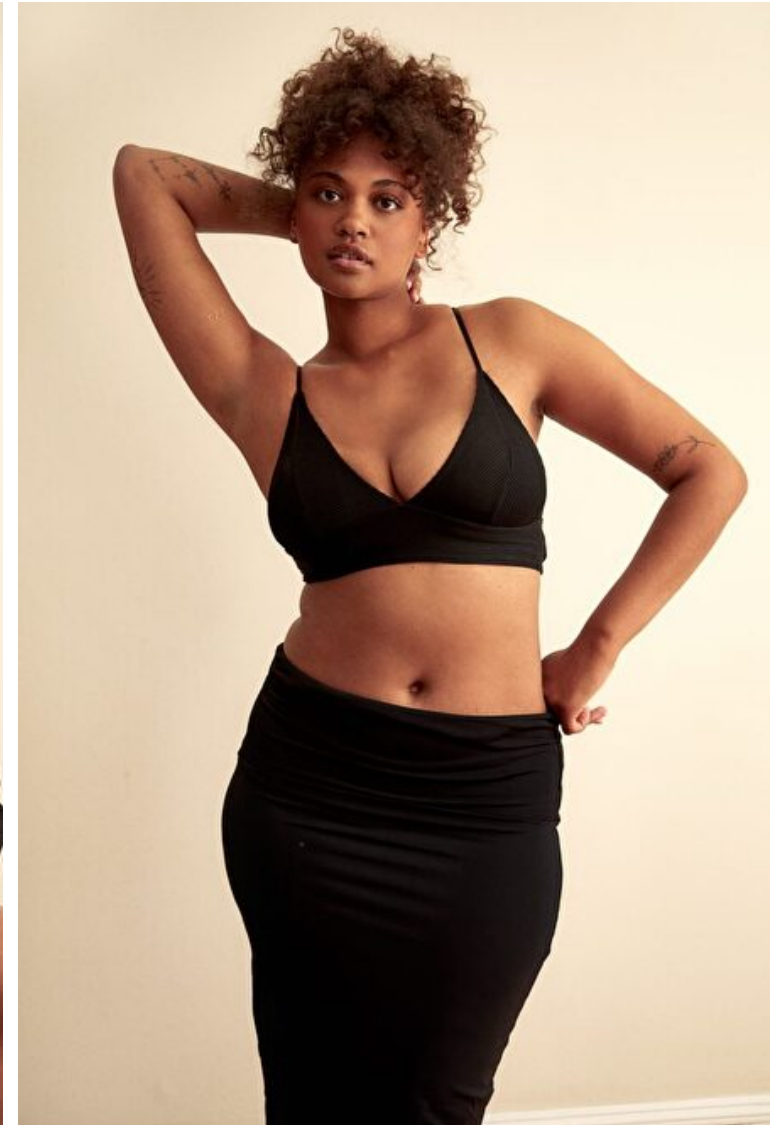

Modellink

Vasagatan 16, Goteborg, 41124, Goteborg, Sweden
Phone: 031-13 15 33 **Email:** info@modellink.se **Website:** http://modellink.se/

NANDI MACALOU

Height 180cm / 5' 11.0"

Bust 90cm / 35.5"

Waist 74cm / 29"

Hips 110cm / 43.5"

Shoes EU/US/UK 41 / 9.5 / 8

Eyes Brown

Hair Brown

Cup D