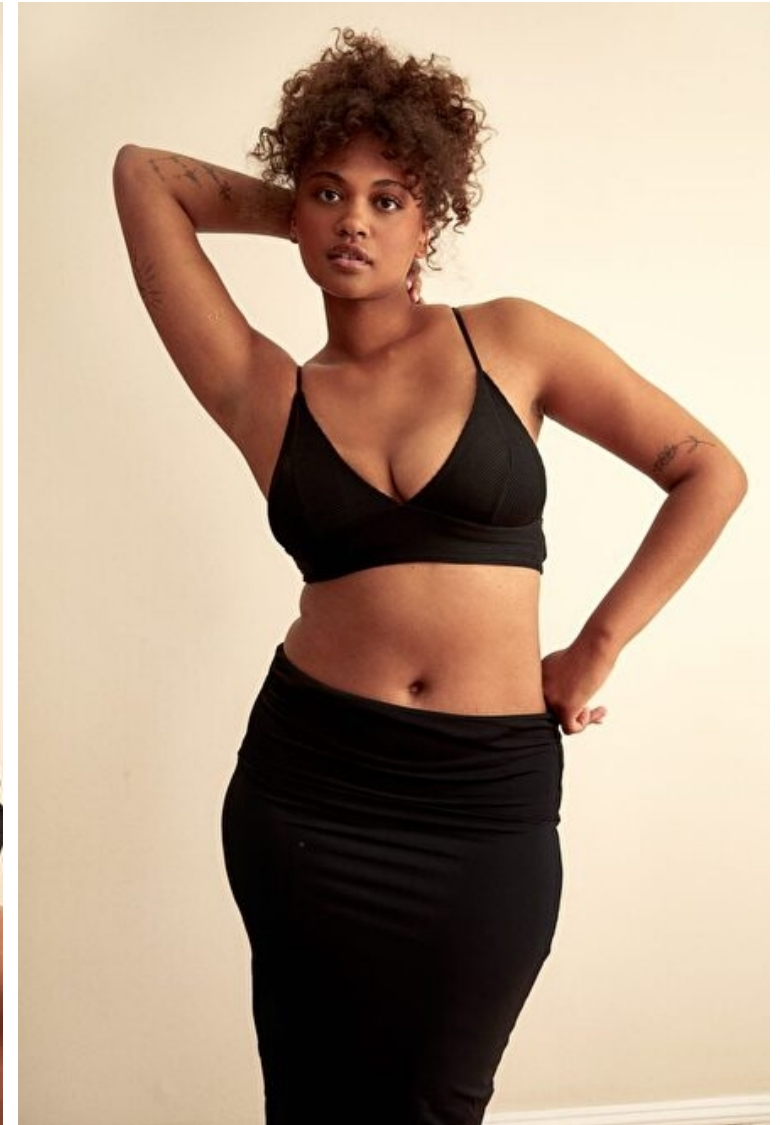

## NANDI MACALOU

Height 180cm / 5' 11.0"

Bust 90cm / 35.5"

Waist 74cm / 29"

Hips 110cm / 43.5"

Shoes EU/US/UK 41 / 9.5 / 8

Eyes Brown

Hair Brown