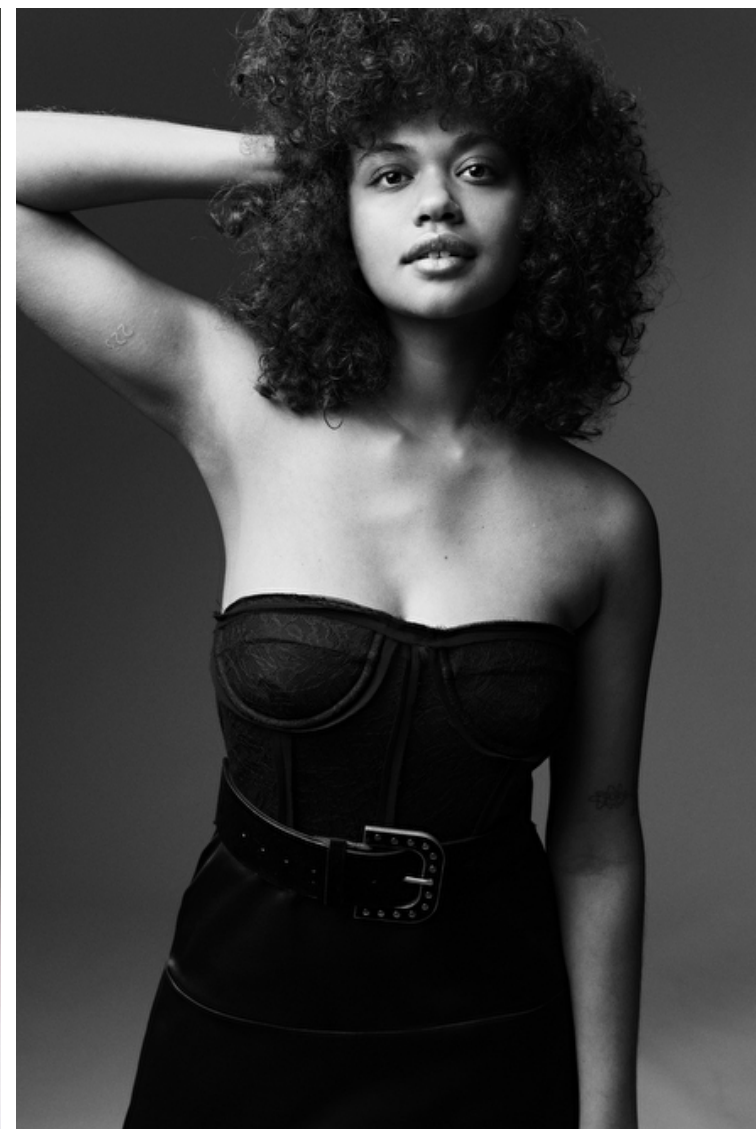

NANDI MACALOU

Height 180cm / 5' 11.0"

Bust 90cm / 35.5"

Waist 74cm / 29"

Hips 110cm / 43.5"

Shoes EU/US/UK 41 / 9.5 / 8

Eyes Brown

Hair Brown

Cup D