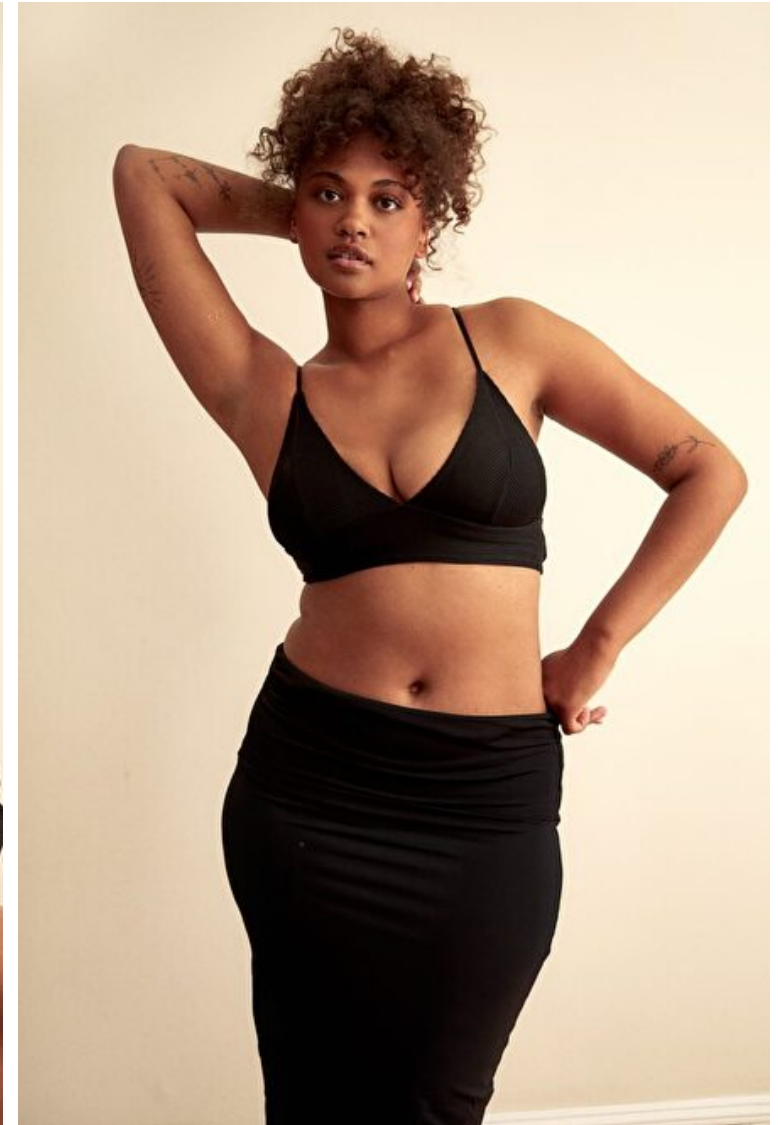

Modellink

Vasagatan 16, Goteborg, 41124, Goteborg, Sweden
Phone: 031-13 15 33 **Email:** info@modellink.se **Website:** http://modellink.se/

NANDI MACALOU

Height 180cm / 5' 11.0"

Bust 90cm / 35.5"

Waist 74cm / 29"

Hips 110cm / 43.5"

Shoes EU/US/UK 41 / 9.5 / 8

Eyes Brown

Hair Brown

Cup D