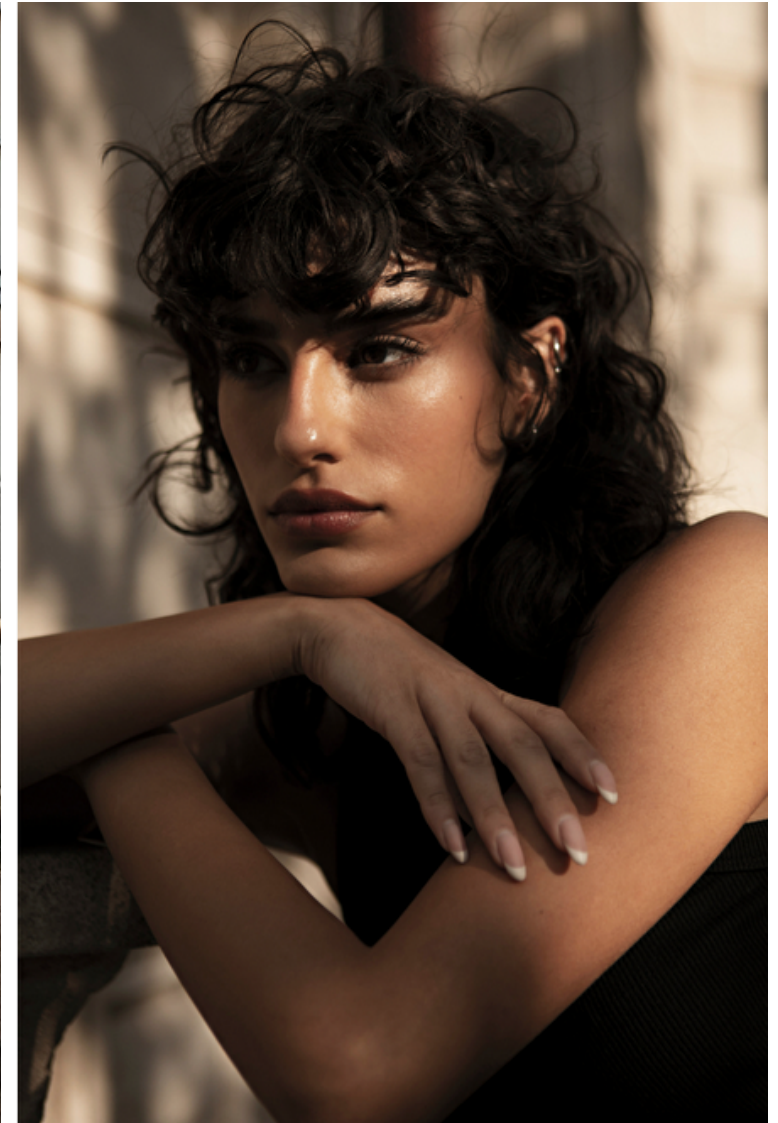

Naomi Eliav

Height 170cm / 5' 7.0"

Bust 79cm / 31"

Waist 60cm / 23.5"

Hips 87cm / 34.5"

Shoes EU/US/UK 37 / 6.5 / 4

Eyes Brown

Hair Brown