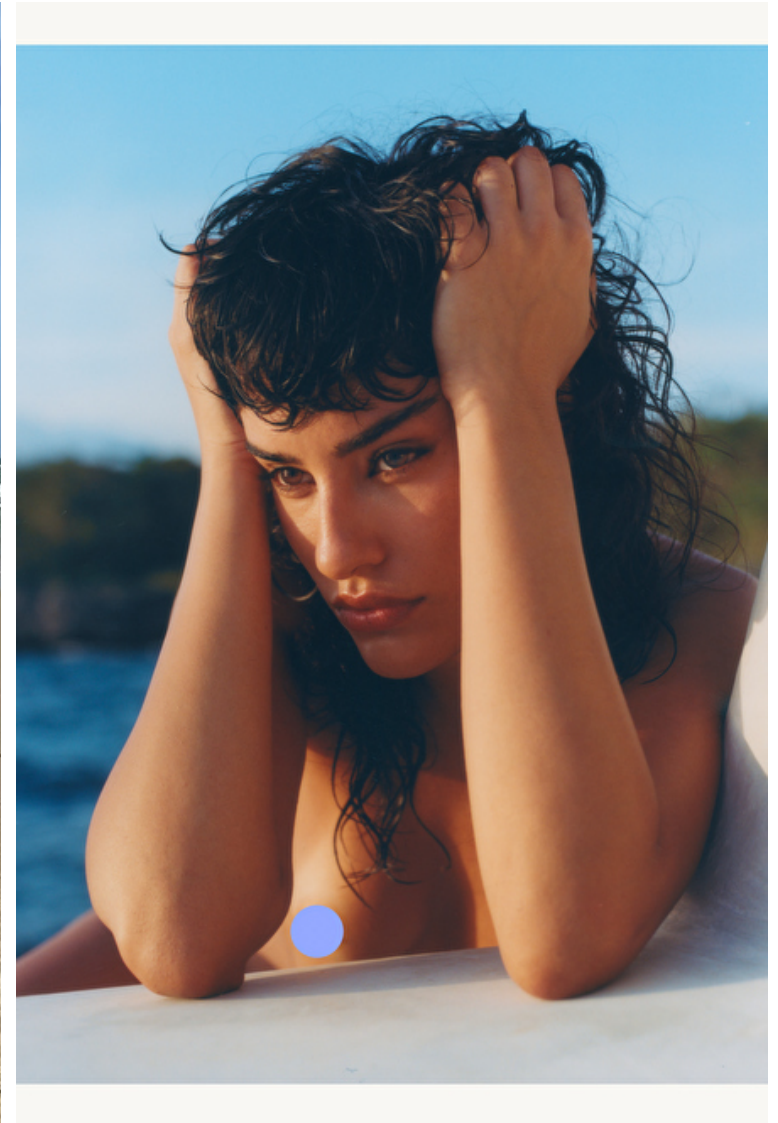

Naomi Eliav

Height 170cm / 5' 7.0"

Bust 79cm / 31"

Waist 60cm / 23.5"

Hips 87cm / 34.5"

Shoes EU/US/UK 37 / 6.5 / 4

Eyes Brown

Hair Brown