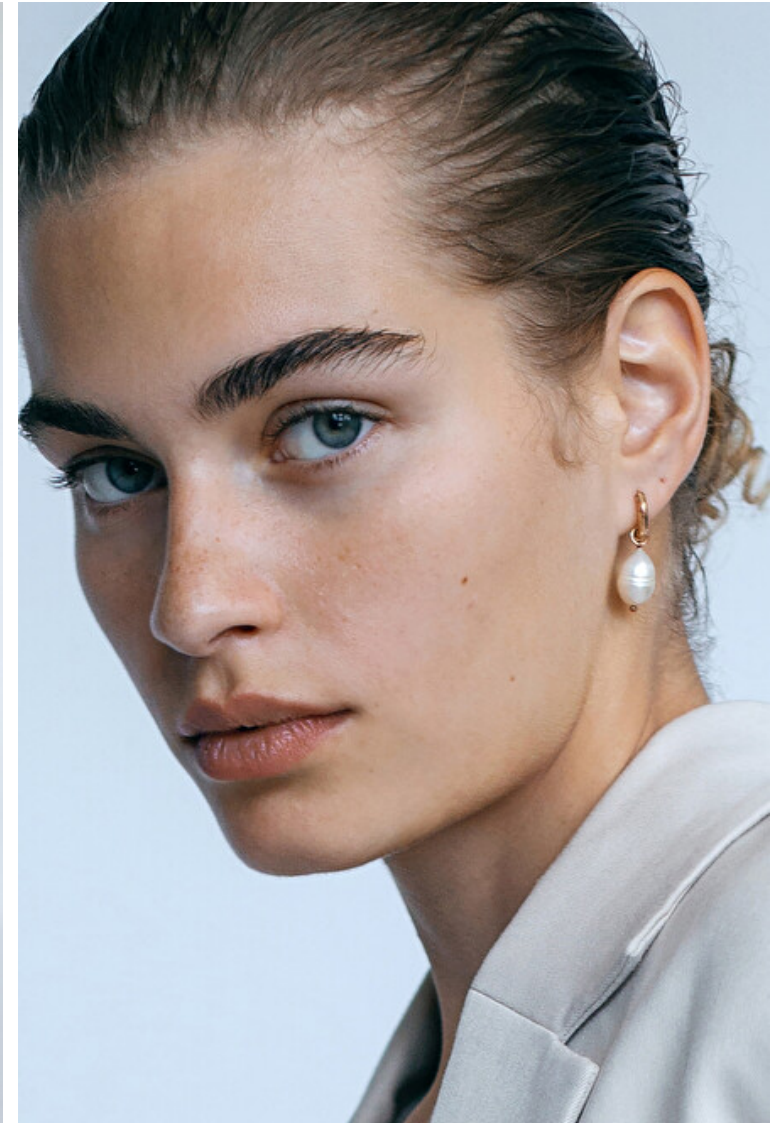

Modellink

Vasagatan 16, Goteborg, 41124, Goteborg, Sweden
Phone: 031-13 15 33 **Email:** info@modellink.se **Website:** <http://modellink.se/>

Natalia Nabzdyk

Height 177cm / 5' 9.5"

Bust 92cm / 36"

Waist 66cm / 26"

Hips 101cm / 40"

Shoes EU/US/UK 41 / 9.5 / 8

Eyes Blue green

Hair Blond

Cup D