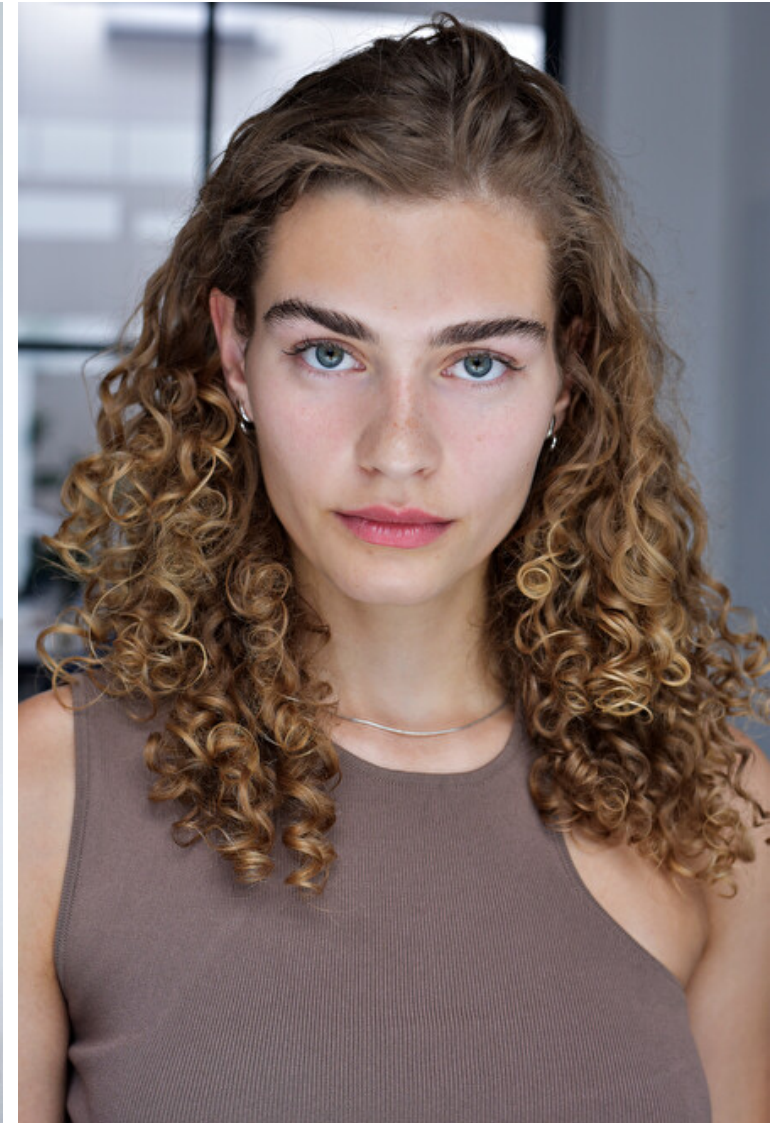

Modellink

Vasagatan 16, Goteborg, 41124, Goteborg, Sweden
Phone: 031-13 15 33 **Email:** info@modellink.se **Website:** http://modellink.se/

Natalia Nabzdyk

Height 177cm / 5' 9.5"

Bust 92cm / 36"

Waist 66cm / 26"

Hips 101cm / 40"

Shoes EU/US/UK 41 / 9.5 / 8

Eyes Blue green

Hair Blond

Cup D