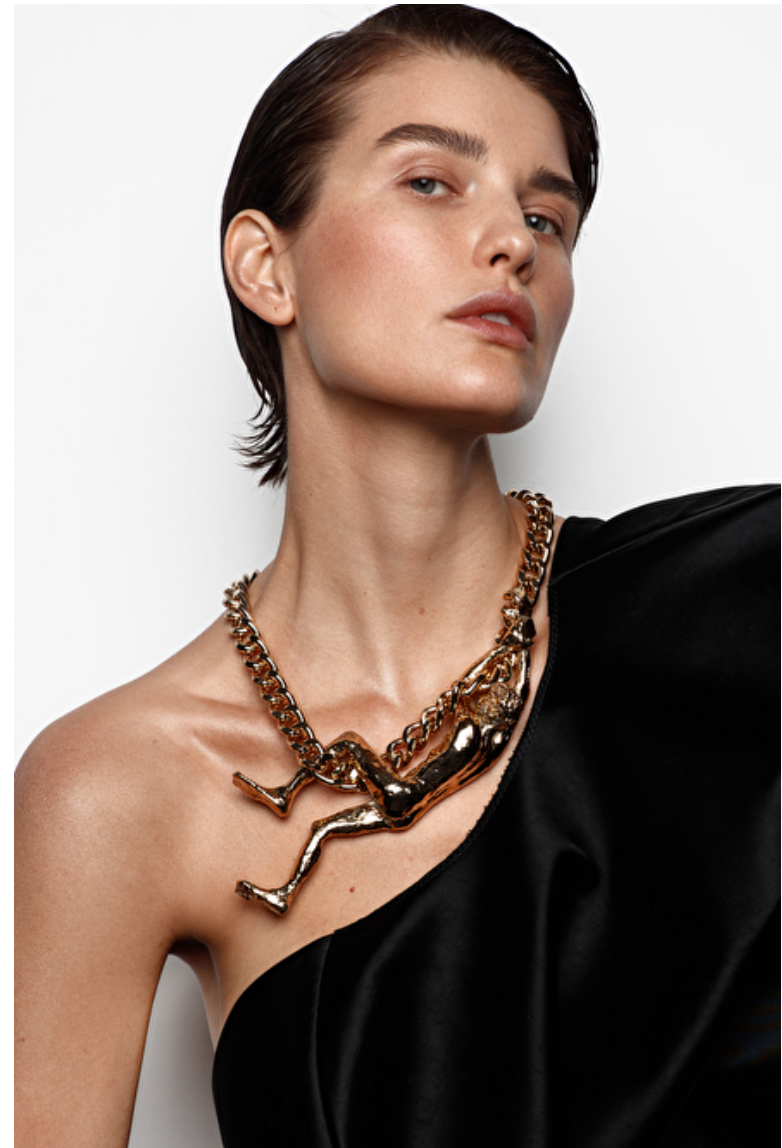

## Nataliya Gotsii

Height 182cm / 5' 11.5"

Bust 82cm / 32.5"

Waist 61cm / 24"

Hips 89cm / 35"

Shoes EU/US/UK 39 / 8 / 6

Eyes Blue

Hair Dark brown