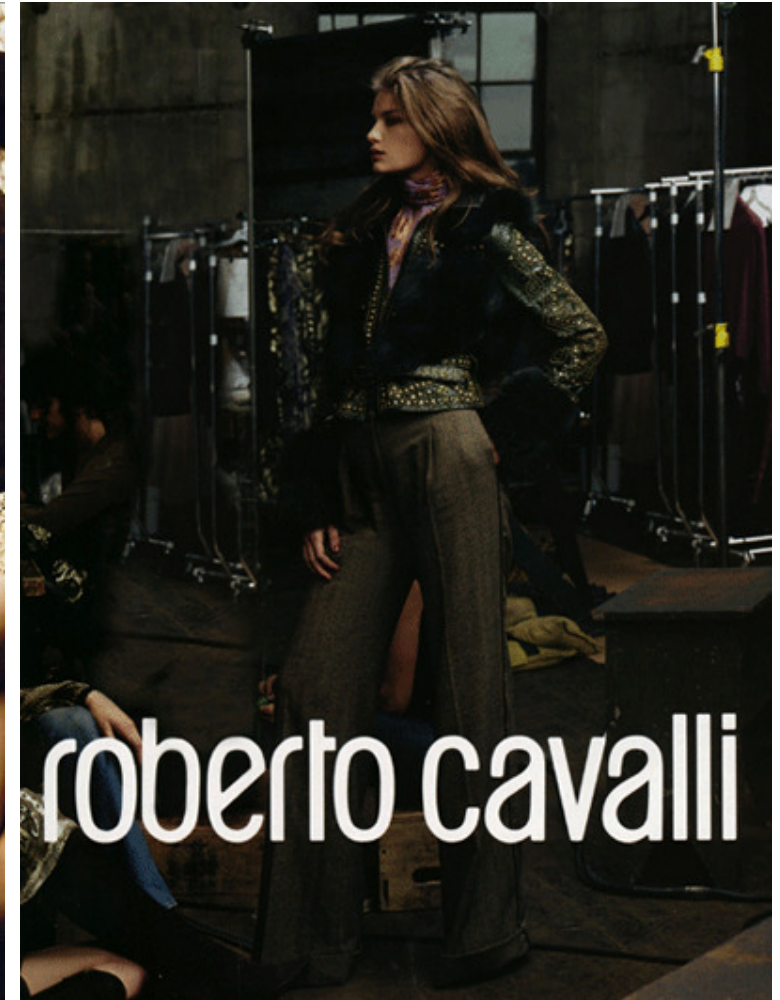

Modellink

Vasagatan 16, Goteborg, 41124, Goteborg, Sweden
Phone: 031-13 15 33 **Email:** info@modellink.se **Website:** http://modellink.se/

Nataliya Gotsii

Height 182cm / 5' 11.5"

Bust 82cm / 32.5"

Waist 61cm / 24"

Hips 89cm / 35"

Shoes EU/US/UK 39 / 8 / 6

Eyes Blue

Hair Dark brown