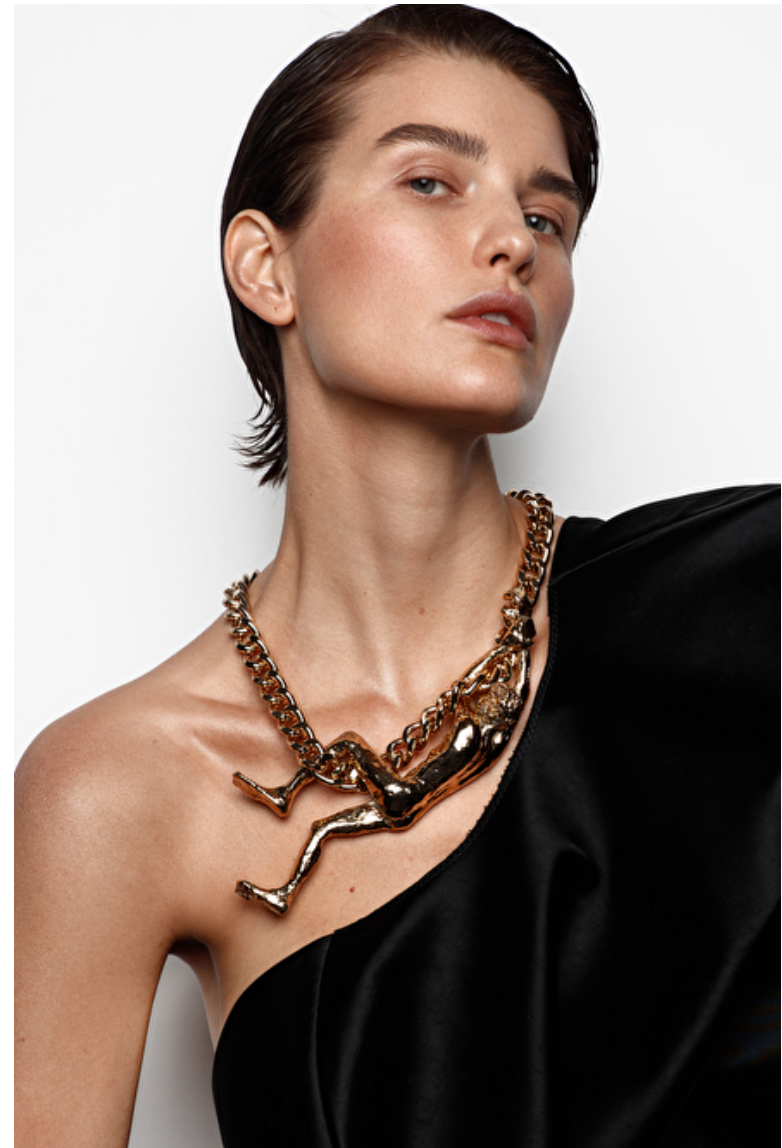

Nataliya Gotsii

Height 182cm / 5' 11.5"

Bust 82cm / 32.5"

Waist 61cm / 24"

Hips 89cm / 35"

Shoes EU/US/UK 39 / 8 / 6

Eyes Blue

Hair Dark brown