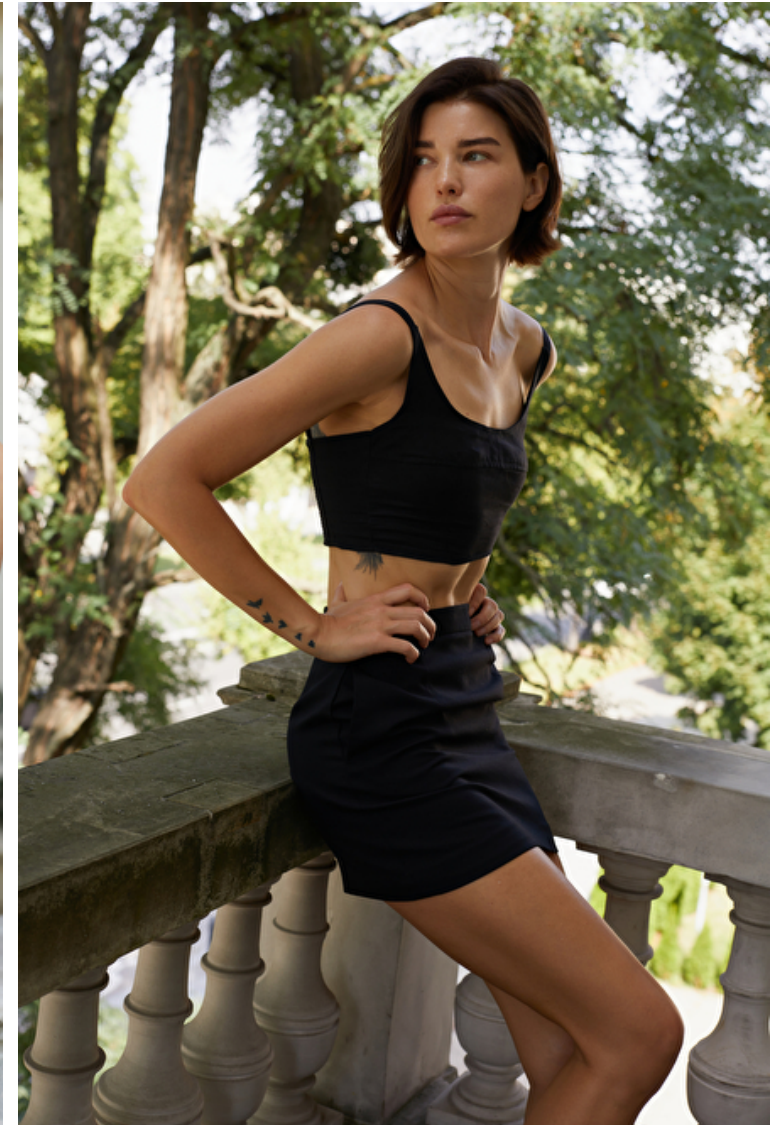

Modellink

Vasagatan 16, Goteborg, 41124, Goteborg, Sweden
Phone: 031-13 15 33 **Email:** info@modellink.se **Website:** http://modellink.se/

Nataliya Gotsii

Height 182cm / 5' 11.5"

Bust 82cm / 32.5"

Waist 61cm / 24"

Hips 89cm / 35"

Shoes EU/US/UK 39 / 8 / 6

Eyes Blue

Hair Dark brown