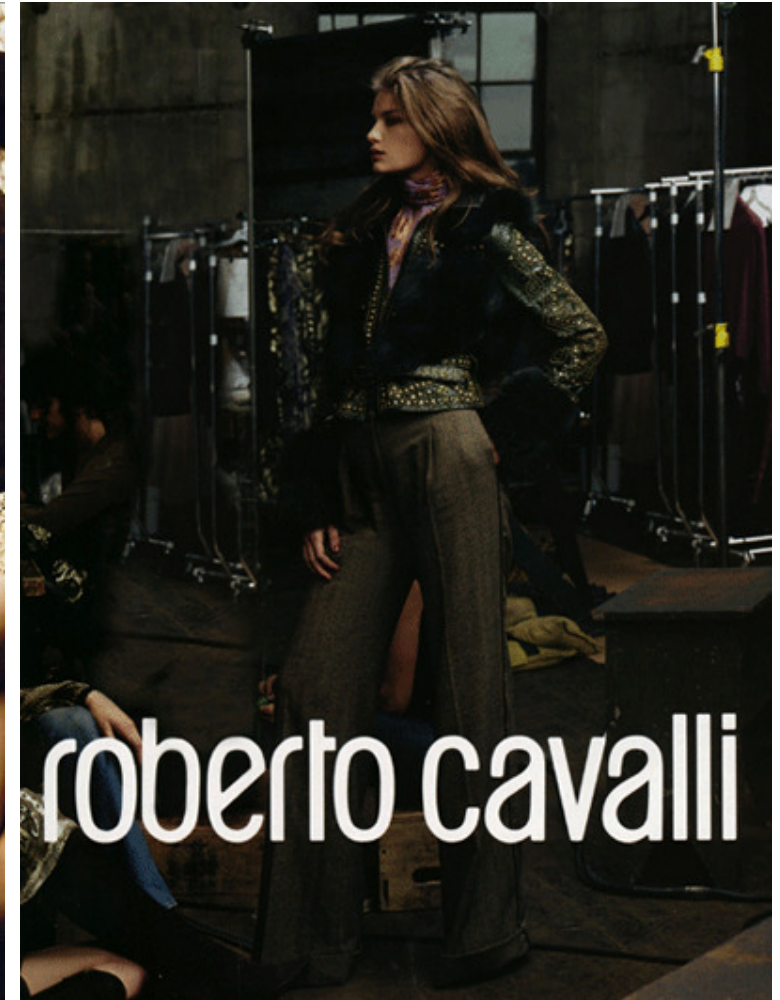

## Nataliya Gotsii

Height 182cm / 5' 11.5"

Bust 82cm / 32.5"

Waist 61cm / 24"

Hips 89cm / 35"

Shoes EU/US/UK 39 / 8 / 6

Eyes Blue

Hair Dark brown