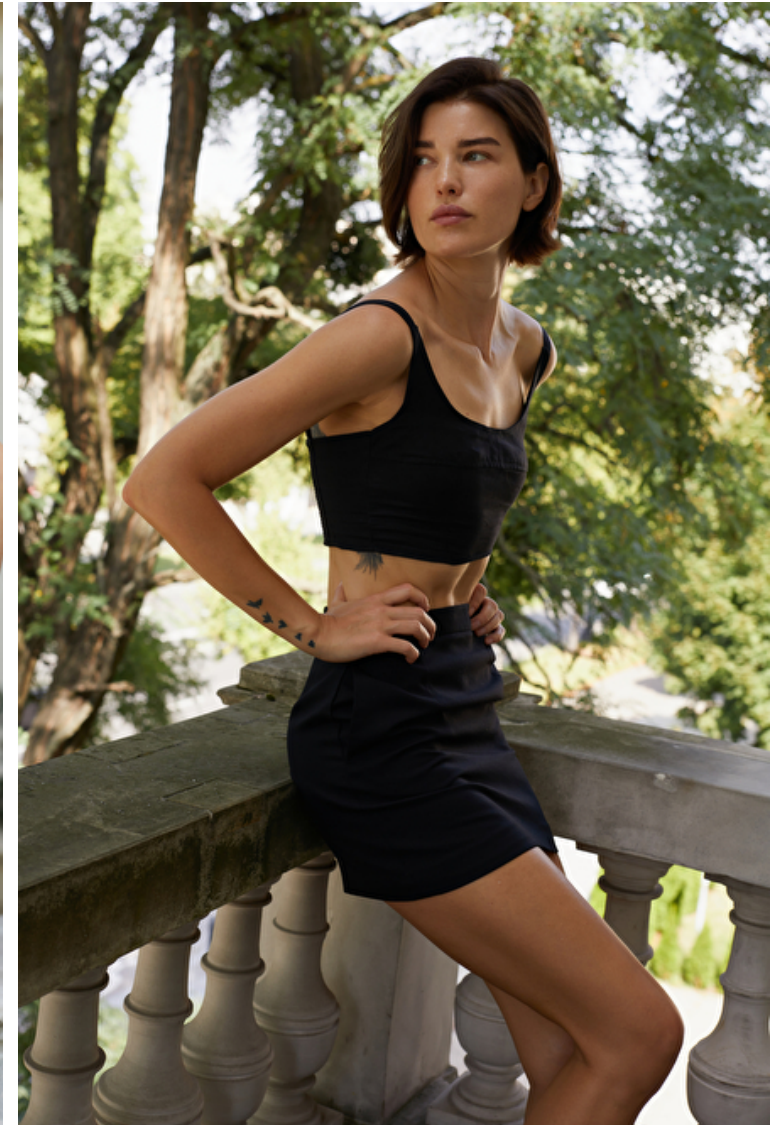

## Nataliya Gotsii

Height 182cm / 5' 11.5"

Bust 82cm / 32.5"

Waist 61cm / 24"

Hips 89cm / 35"

Shoes EU/US/UK 39 / 8 / 6

Eyes Blue

Hair Dark brown