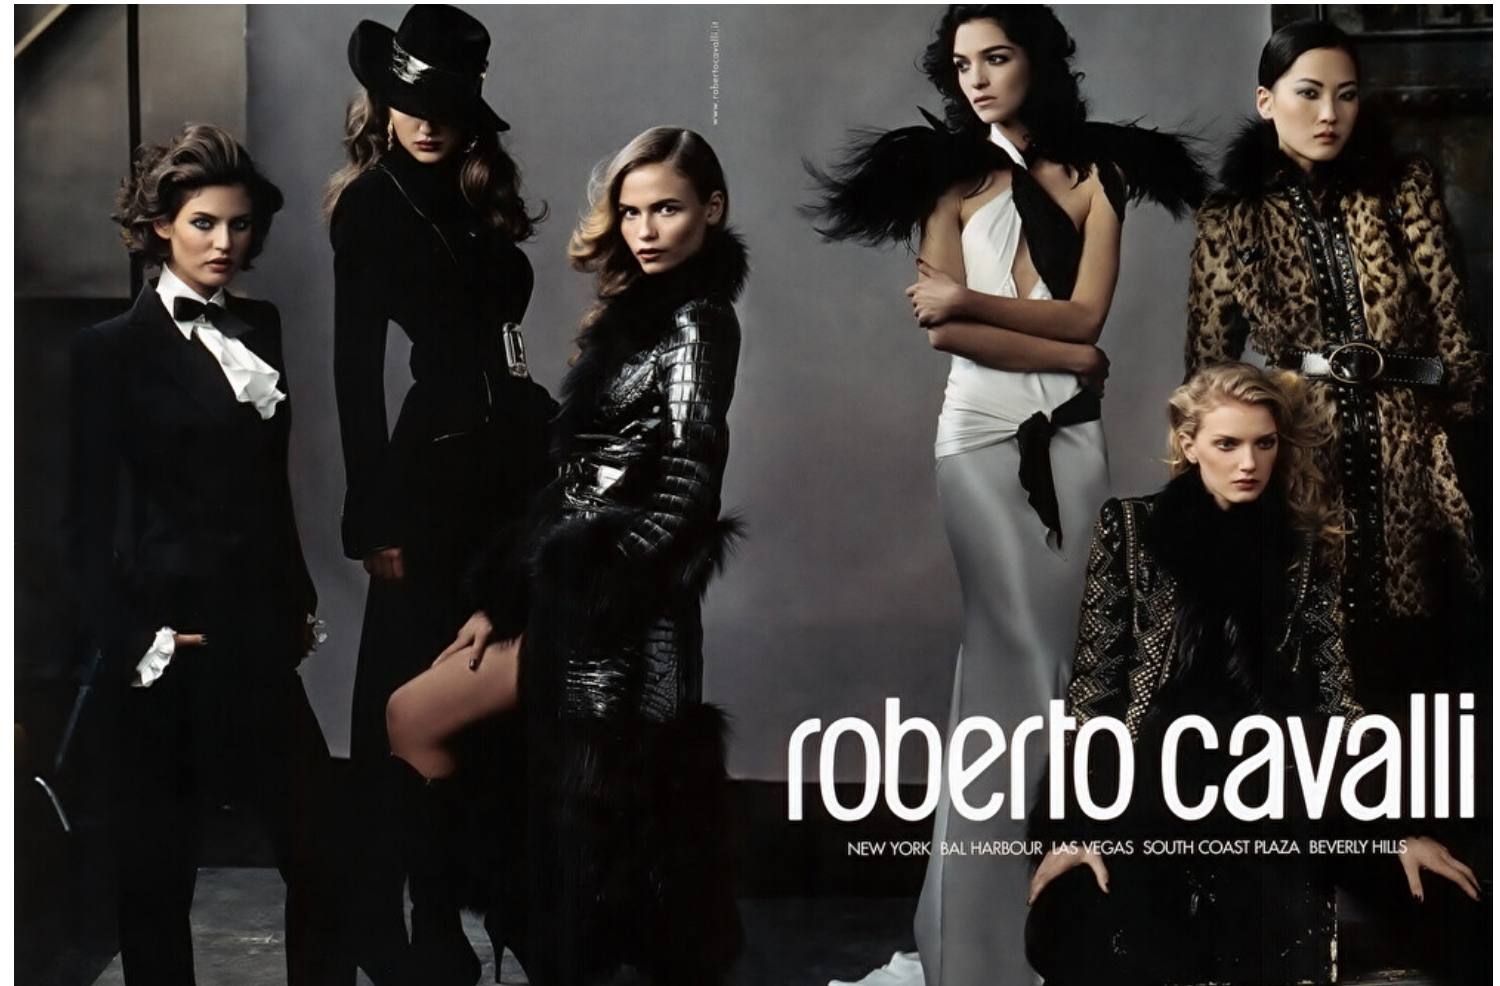

Modellink

Vasagatan 16, Goteborg, 41124, Goteborg, Sweden
Phone: 031-13 15 33 **Email:** info@modellink.se **Website:** http://modellink.se/

Nataliya Gotsii

Height 182cm / 5' 11.5"

Bust 82cm / 32.5"

Waist 61cm / 24"

Hips 89cm / 35"

Shoes EU/US/UK 39 / 8 / 6

Eyes Blue

Hair Dark brown