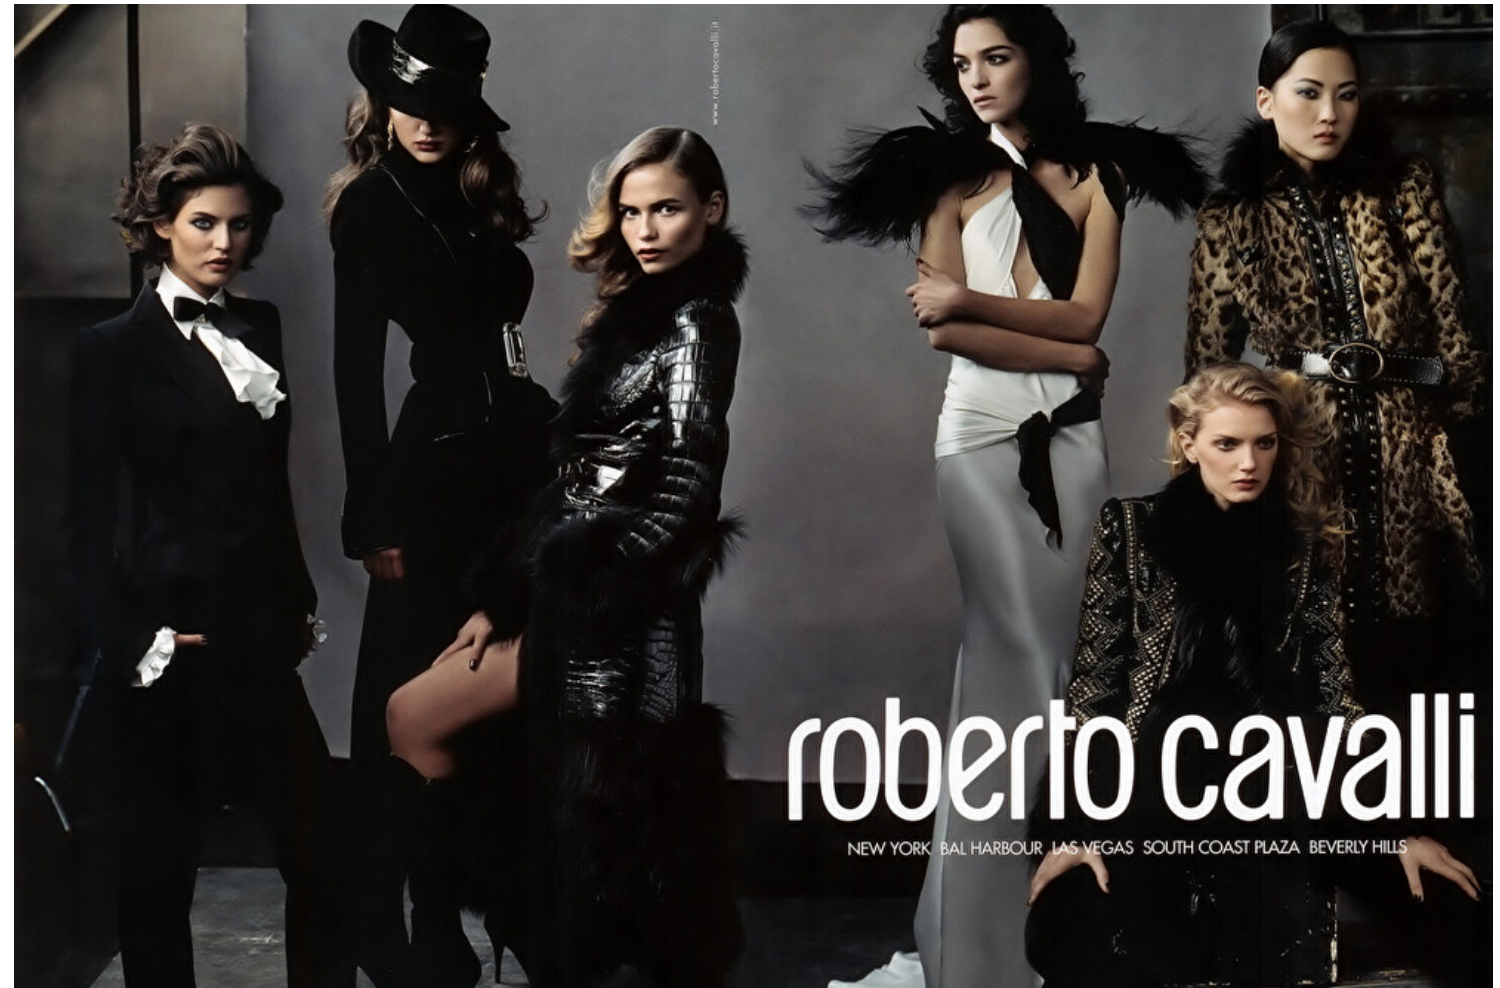

## Nataliya Gotsii

Height 182cm / 5' 11.5"

Bust 82cm / 32.5"

Waist 61cm / 24"

Hips 89cm / 35"

Shoes EU/US/UK 39 / 8 / 6

Eyes Blue

Hair Dark brown