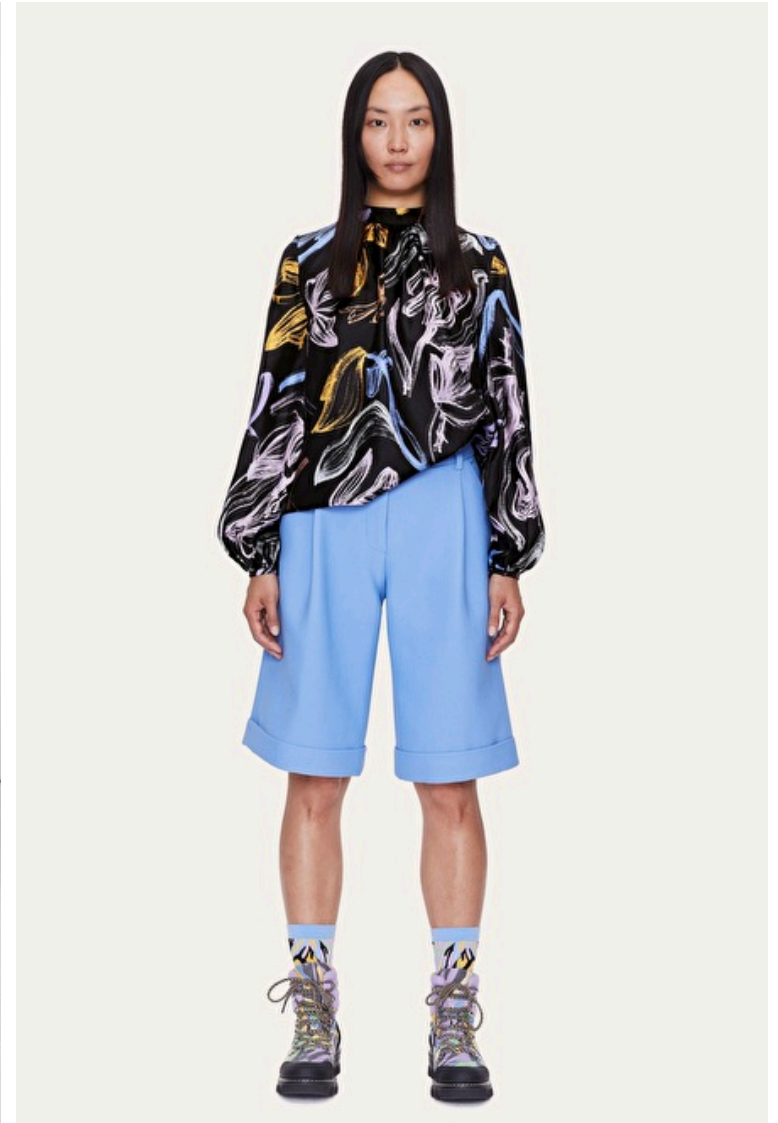

Bust 82cm / 32.5"

Waist 64cm / 25"

Hips 92cm / 36"

Shoes EU/US/UK 39 / 8 / 6

Eyes Dark brown

Hair Black

Cup B

Modellink