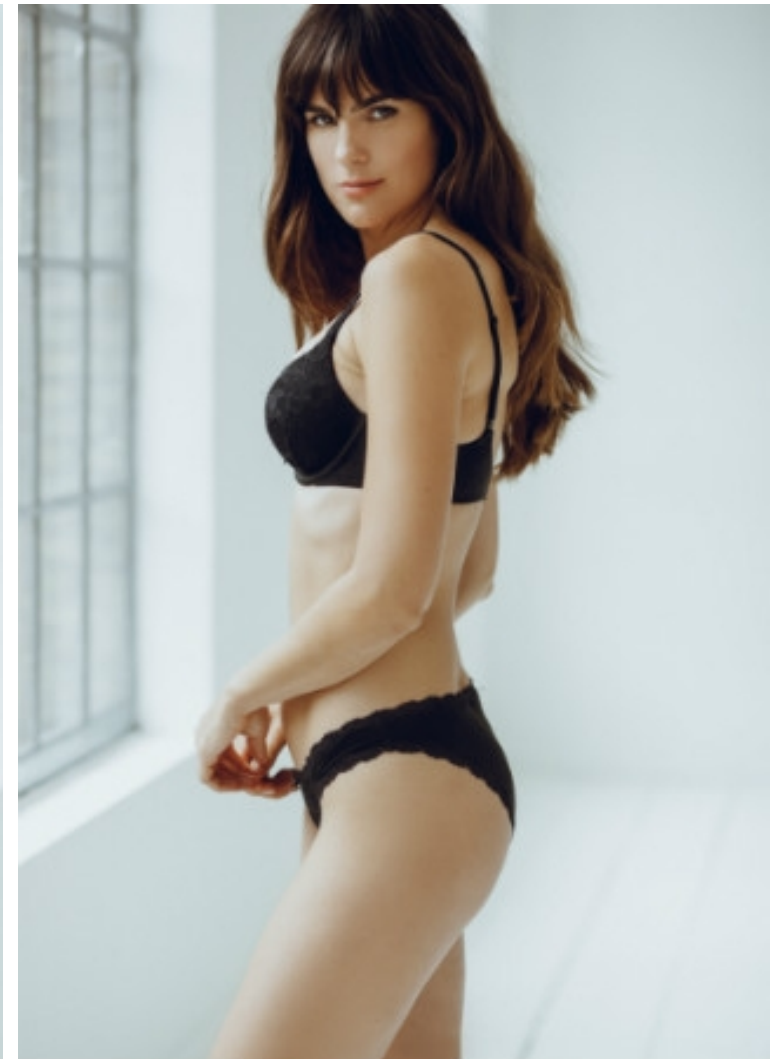

Waist 67cm / 26.5"

Hips 94cm / 37"

Shoes EU/US/UK 40.5 / 9.5 / 7

Eyes Brown

Hair Brown

Cup C

Nicola Dow

Height 179cm / 5' 10.5"