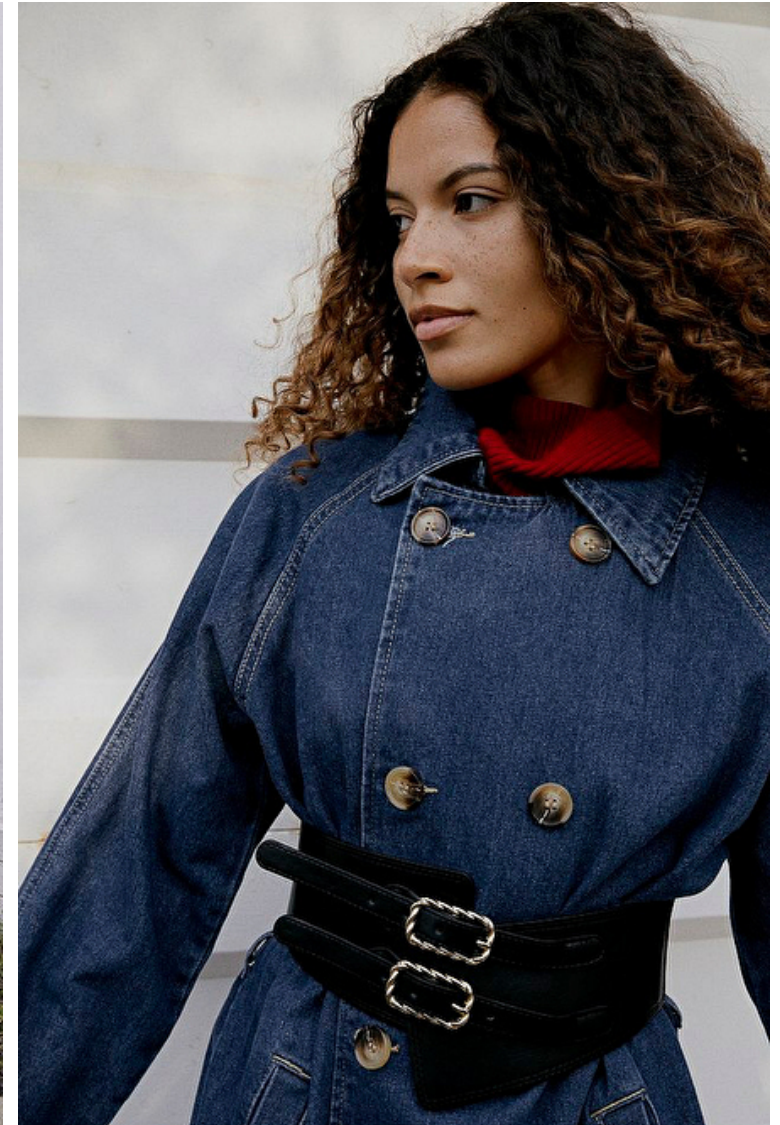

Nicole Alves

Height 170cm / 5' 7.0"

Bust 78cm / 30.5"

Waist 65cm / 25.5"

Hips 91cm / 36"

Shoes EU/US/UK 38 / 7.5 / 5

Eyes Brown

Hair Brown

Cup B