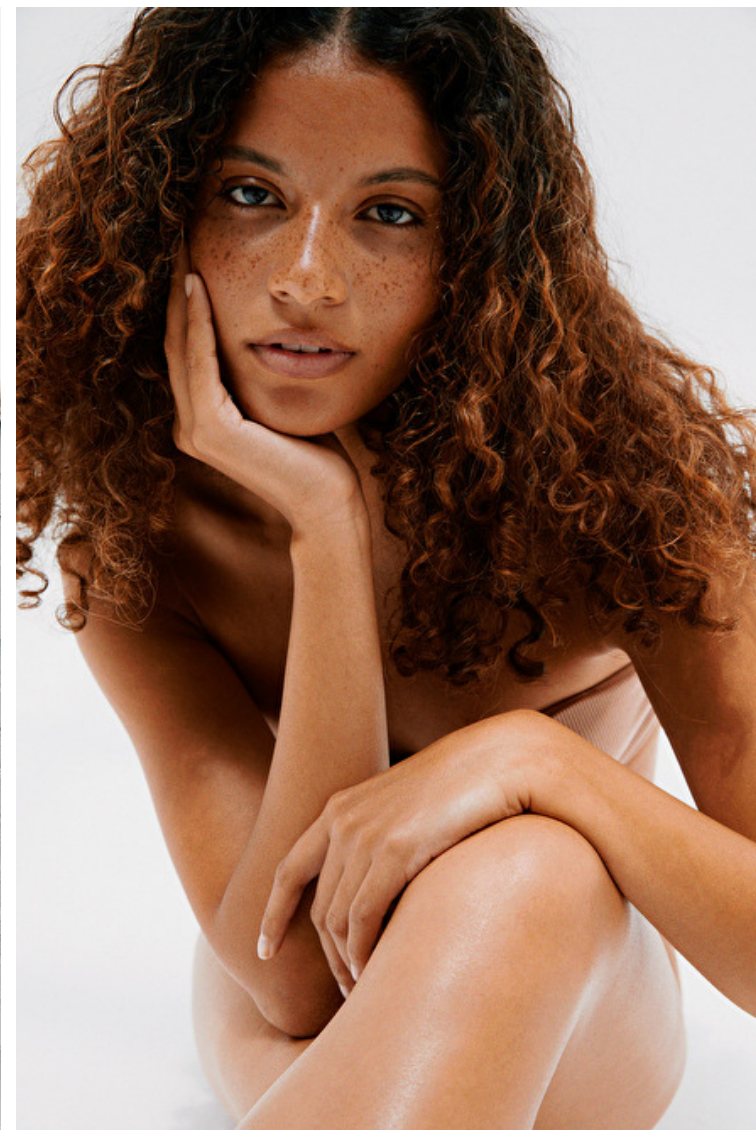

Nicole Alves

Height 170cm / 5' 7.0"

Bust 78cm / 30.5"

Waist 65cm / 25.5"

Hips 91cm / 36"

Shoes EU/US/UK 38 / 7.5 / 5

Eyes Brown

Hair Brown

Cup B