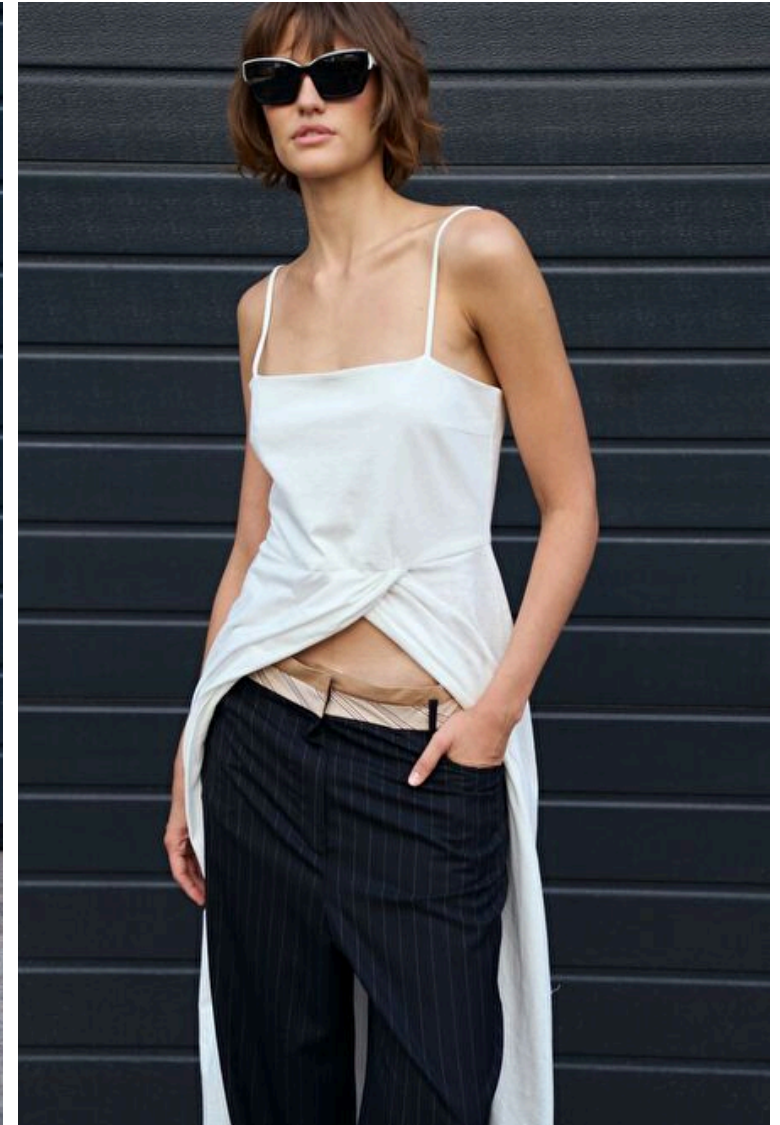

Bust 80cm / 31.5"

Waist 61cm / 24"

Hips 90cm / 35.5"

Shoes EU/US/UK 39 / 8 / 6

Eyes Brown

Hair Brown

Cup A

Modellink