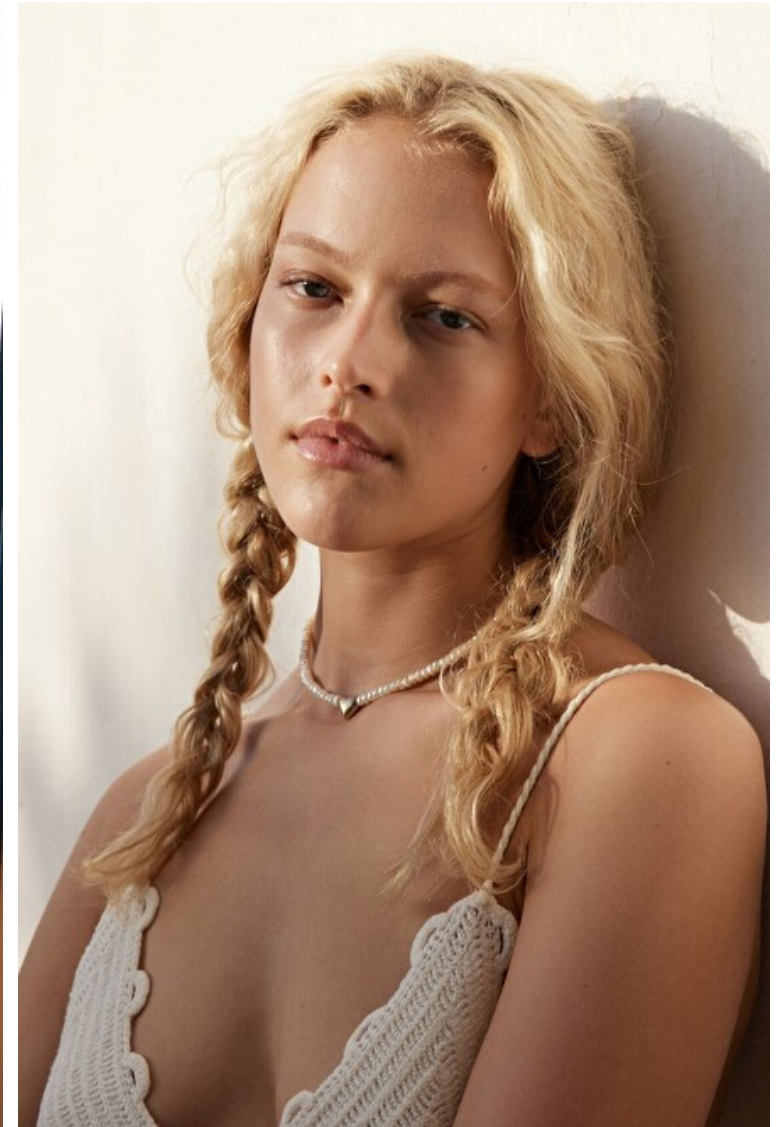

Modellink

Vasagatan 16, Goteborg, 41124, Goteborg, Sweden
Phone: 031-13 15 33 **Email:** info@modellink.se **Website:** http://modellink.se/

Nina Meyer

Height 180cm / 5' 11.0"

Bust 81cm / 32"

Waist 61cm / 24"

Hips 93cm / 36.5"

Shoes EU/US/UK 41 / 9.5 / 8

Eyes Blue

Hair Blond