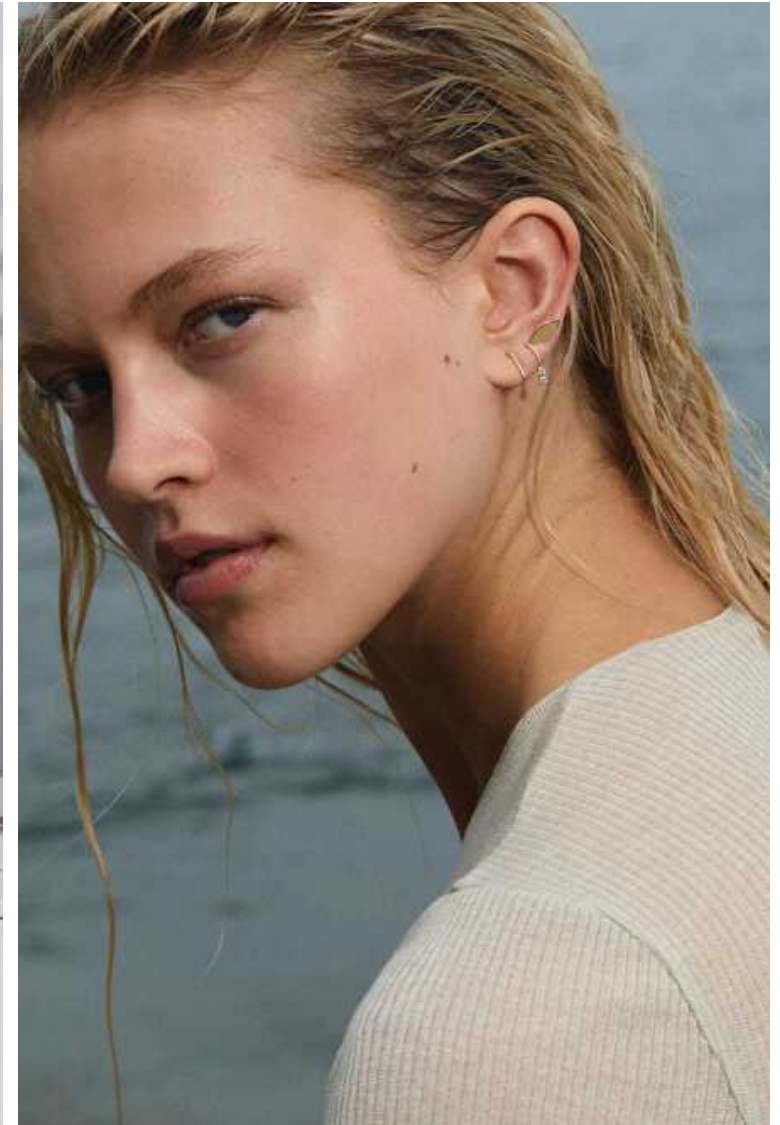

Modellink

Vasagatan 16, Goteborg, 41124, Goteborg, Sweden
Phone: 031-13 15 33 **Email:** info@modellink.se **Website:** http://modellink.se/

Nina Meyer

Height 180cm / 5' 11.0"

Bust 81cm / 32"

Waist 61cm / 24"

Hips 93cm / 36.5"

Shoes EU/US/UK 41 / 9.5 / 8

Eyes Blue

Hair Blond