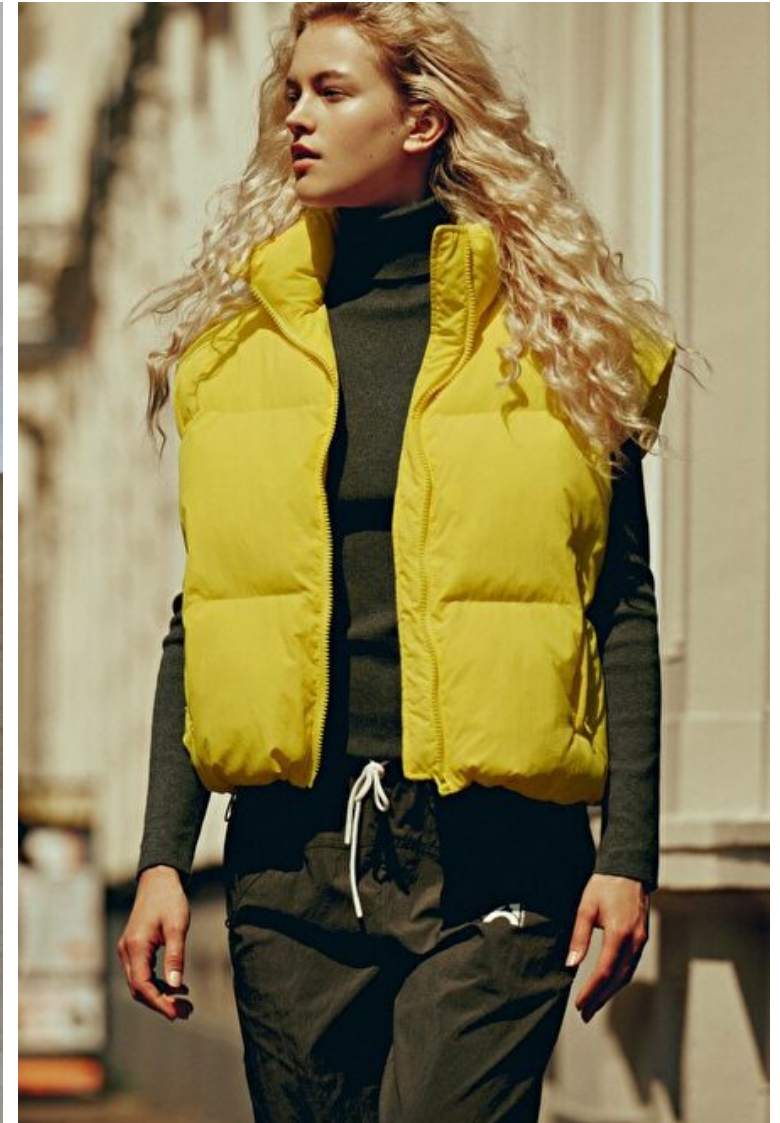

Nina Meyer

Height 180cm / 5' 11.0"

Bust 81cm / 32"

Waist 61cm / 24"

Hips 93cm / 36.5"

Shoes EU/US/UK 41 / 9.5 / 8

Eyes Blue

Hair Blond