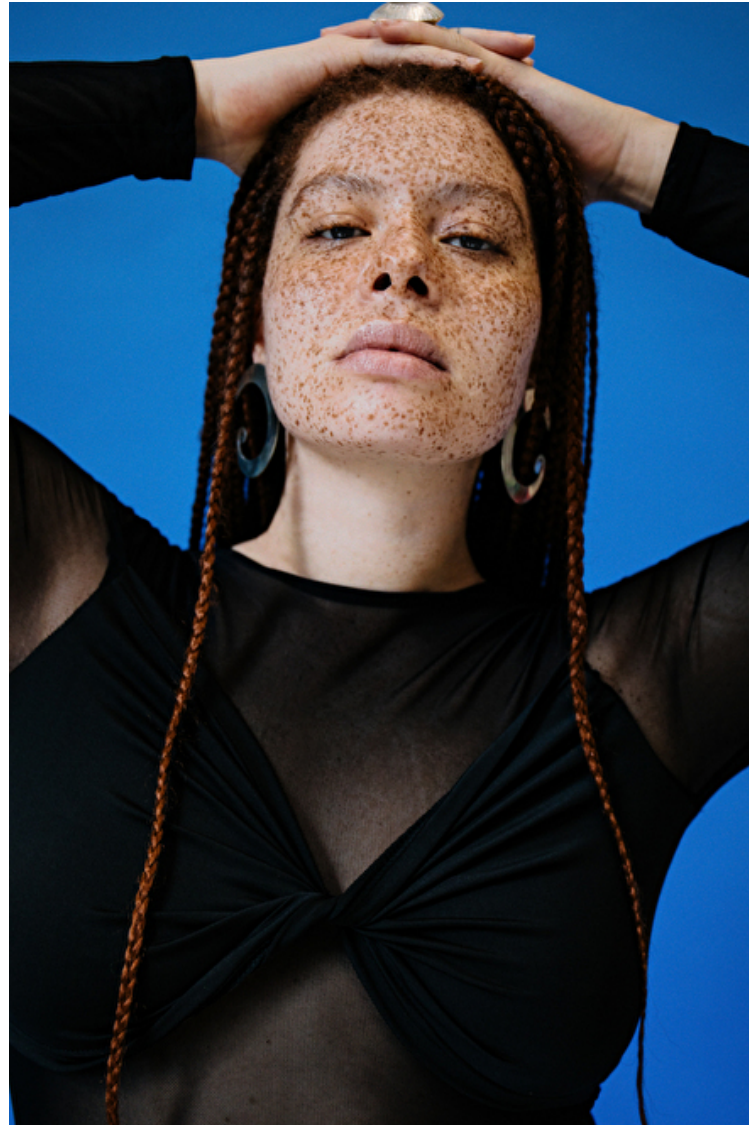

Modellink

Vasagatan 16, Goteborg, 41124, Goteborg, Sweden
Phone: 031-13 15 33 **Email:** info@modellink.se **Website:** http://modellink.se/

Odile Gautreau

Height 174cm / 5' 8.5"

Bust 101cm / 40"

Waist 83cm / 32.5"

Hips 111cm / 43.5"

Shoes EU/US/UK 41 / 9.5 / 8

Eyes Brown

Hair Red

Cup D