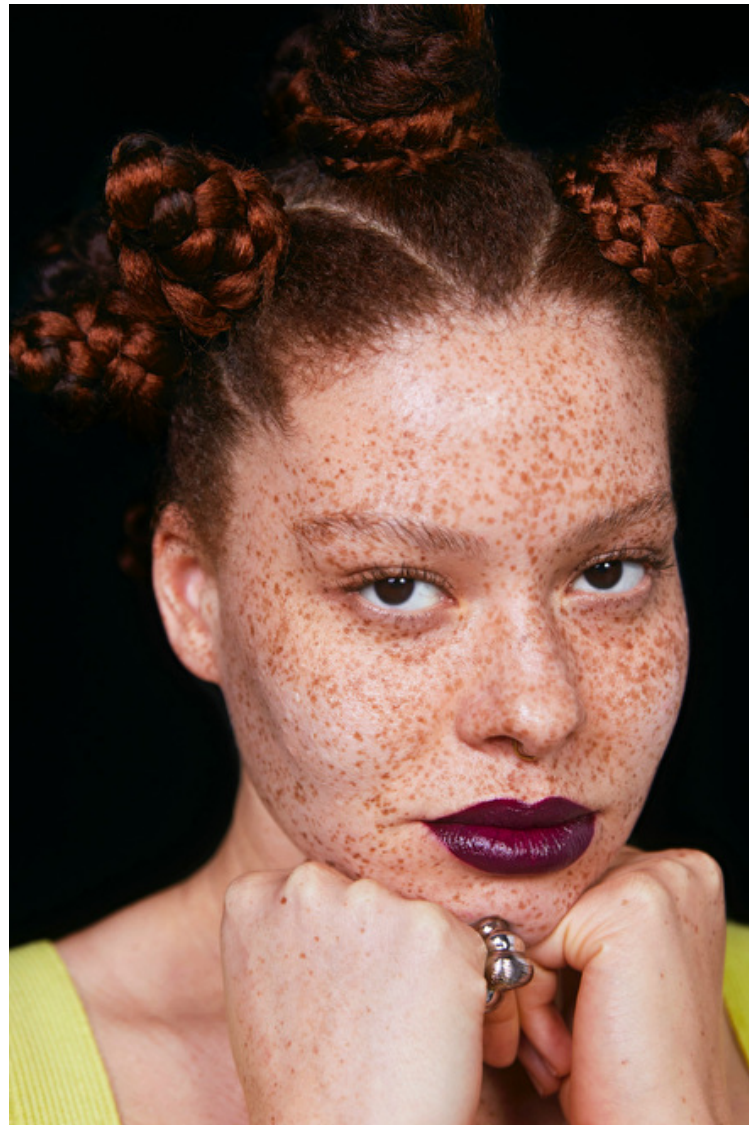

Height 174cm / 5' 8.5"

Bust 101cm / 40"

Waist 83cm / 32.5"

Hips 111cm / 43.5"

Shoes EU/US/UK 41 / 9.5 / 8

Eyes Brown

Hair Red

Cup D