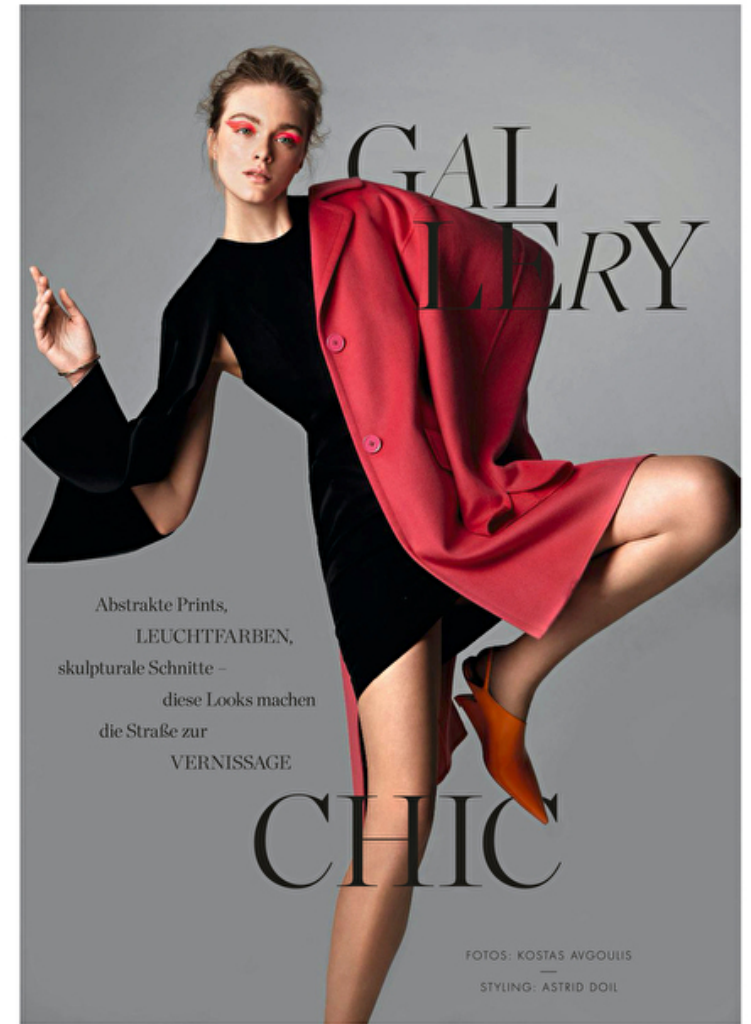

Modellink

Vasagatan 16, Goteborg, 41124, Goteborg, Sweden
Phone: 031-13 15 33 Email: info@modellink.se Website: http://modellink.se/

Ola Ked

Height 179cm / 5' 10.5"

Bust 82cm / 32.5"

Waist 59cm / 23"

Hips 90cm / 35.5"

Shoes EU/US/UK 40 / 9 / 7

Eyes Blue green

Hair Blond

124

ELLE 1. Mai 2022