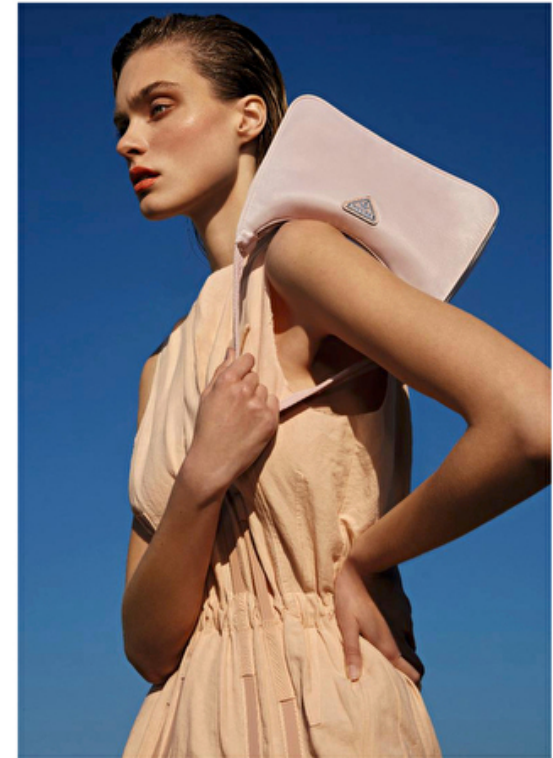

Modellink

Vasagatan 16, Goteborg, 41124, Goteborg, Sweden
Phone: 031-13 15 33 Email: info@modellink.se Website: http://modellink.se/

Ola Ked

Height 179cm / 5' 10.5"

Bust 82cm / 32.5"

Waist 59cm / 23"

Hips 90cm / 35.5"

Shoes EU/US/UK 40 / 9 / 7

Eyes Blue green

Hair Blond

M A C I E J Z I E Ń