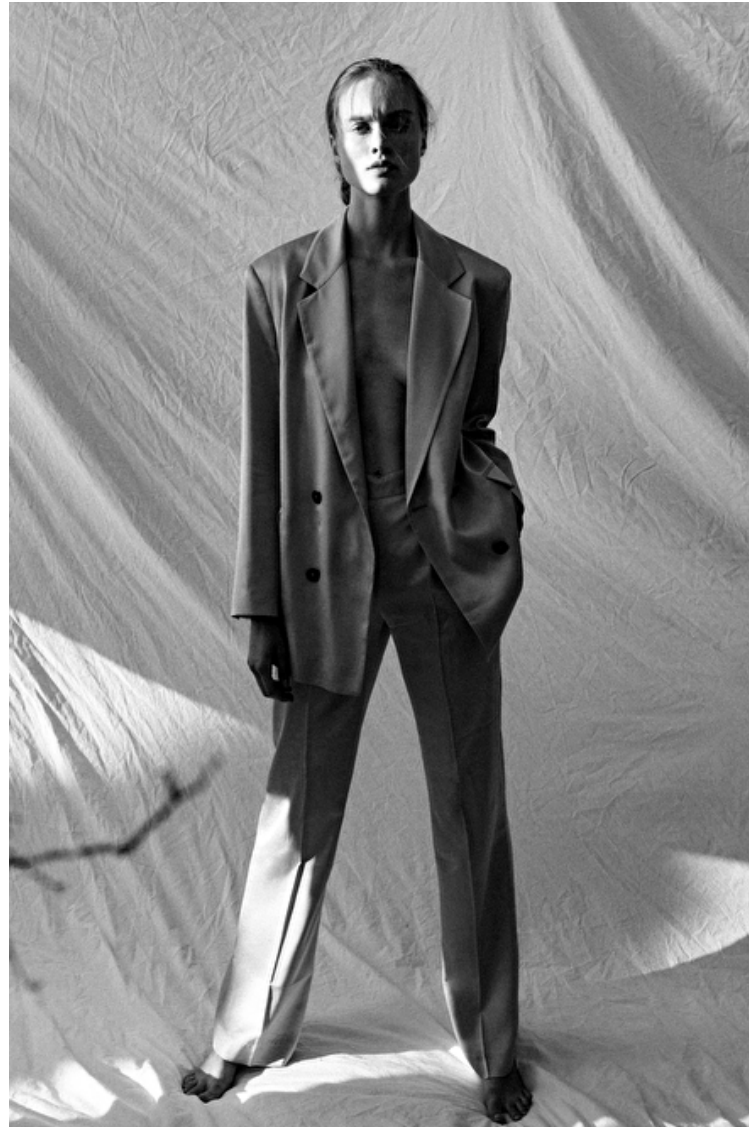

Ola Ked

Height 179cm / 5' 10.5"

Bust 82cm / 32.5"

Waist 59cm / 23"

Hips 90cm / 35.5"

Shoes EU/US/UK 40 / 9 / 7

Eyes Blue green

Hair Blond