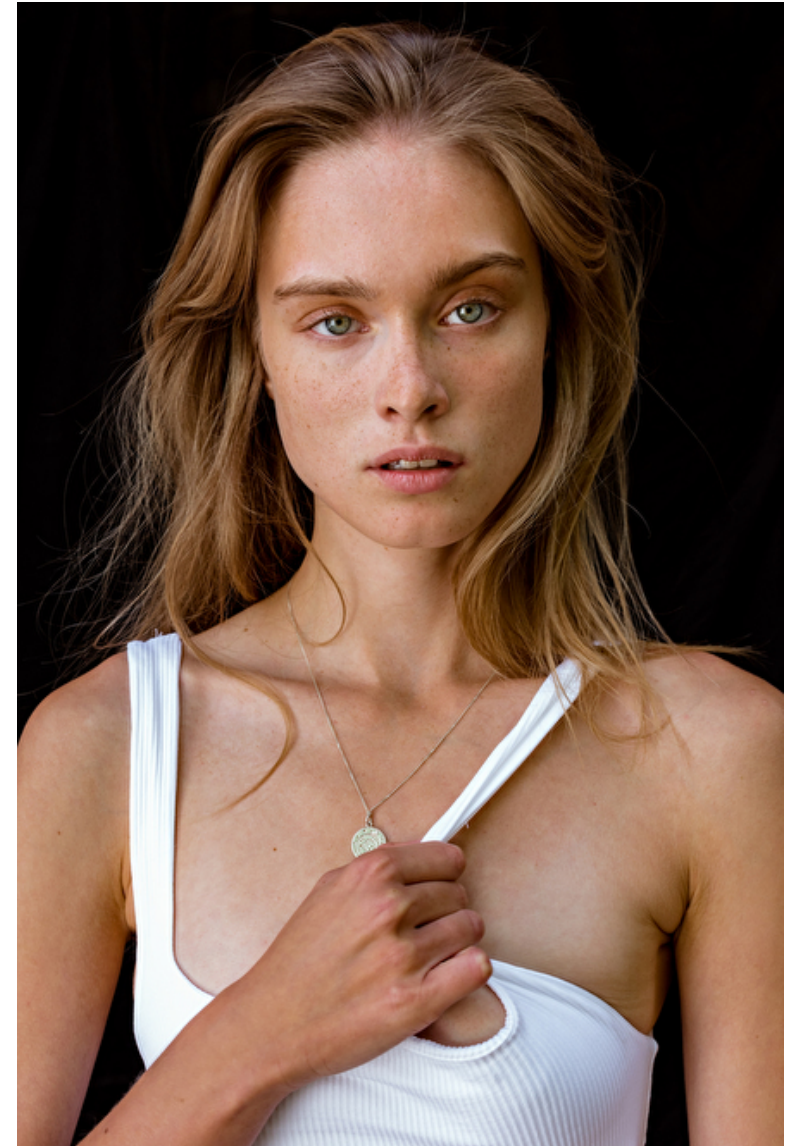

Modellink

Vasagatan 16, Goteborg, 41124, Goteborg, Sweden
Phone: 031-13 15 33 **Email:** info@modellink.se **Website:** http://modellink.se/

Ola Ked

Height 179cm / 5' 10.5"

Bust 82cm / 32.5"

Waist 59cm / 23"

Hips 90cm / 35.5"

Shoes EU/US/UK 40 / 9 / 7

Eyes Blue green

Hair Blond