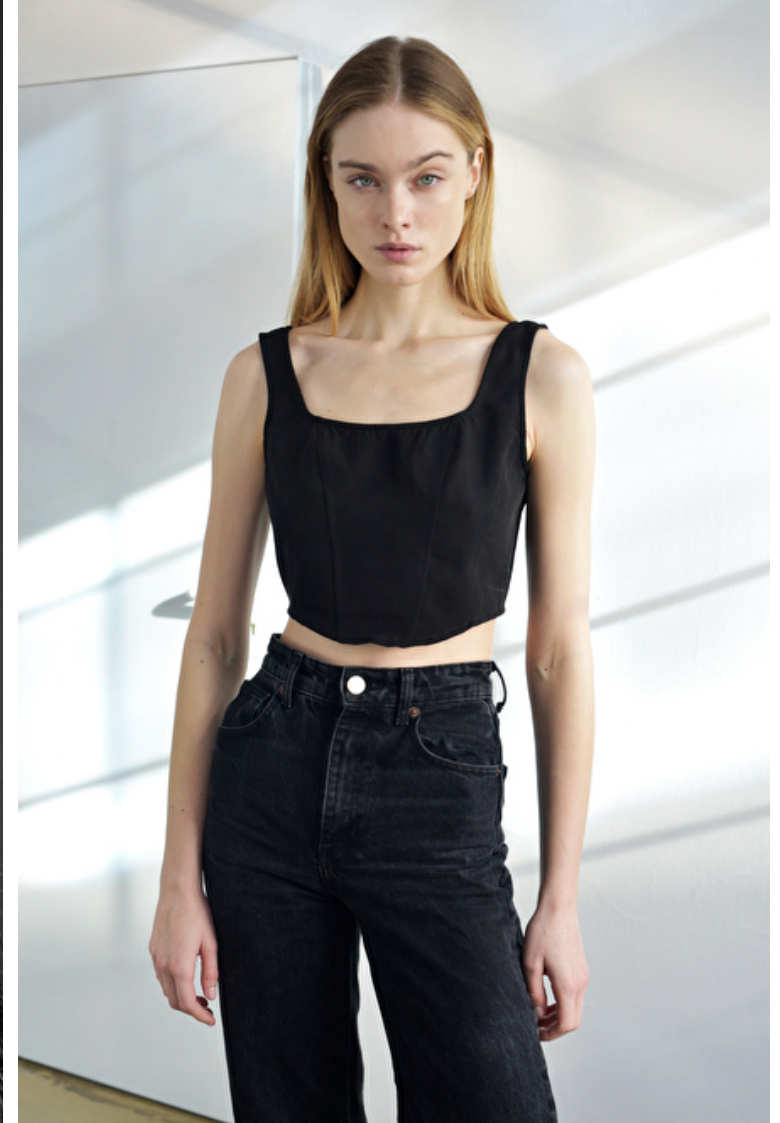

Modellink

Vasagatan 16, Goteborg, 41124, Goteborg, Sweden
Phone: 031-13 15 33 **Email:** info@modellink.se **Website:** <http://modellink.se/>

Ola Ked

Height 179cm / 5' 10.5"

Bust 82cm / 32.5"

Waist 59cm / 23"

Hips 90cm / 35.5"

Shoes EU/US/UK 40 / 9 / 7

Eyes Blue green

Hair Blond