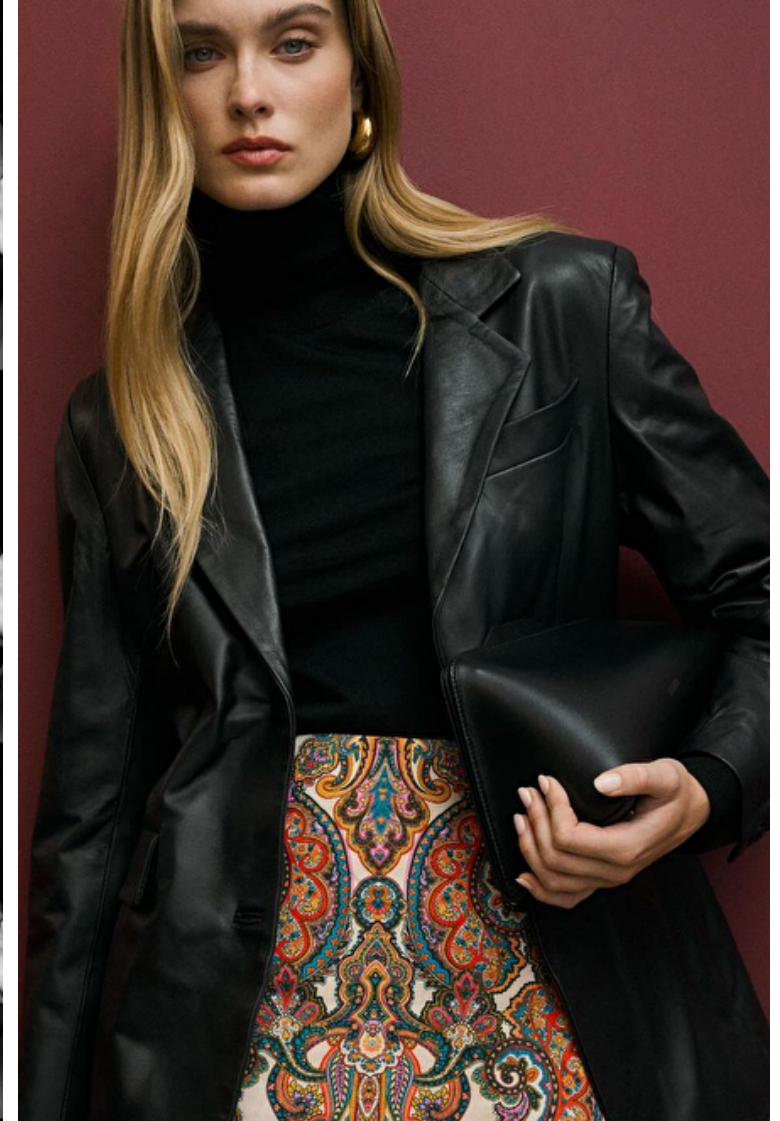

Ola Ked

Height 179cm / 5' 10.5"

Bust 82cm / 32.5"

Waist 59cm / 23"

Hips 90cm / 35.5"

Shoes EU/US/UK 40 / 9 / 7

Eyes Blue green

Hair Blond