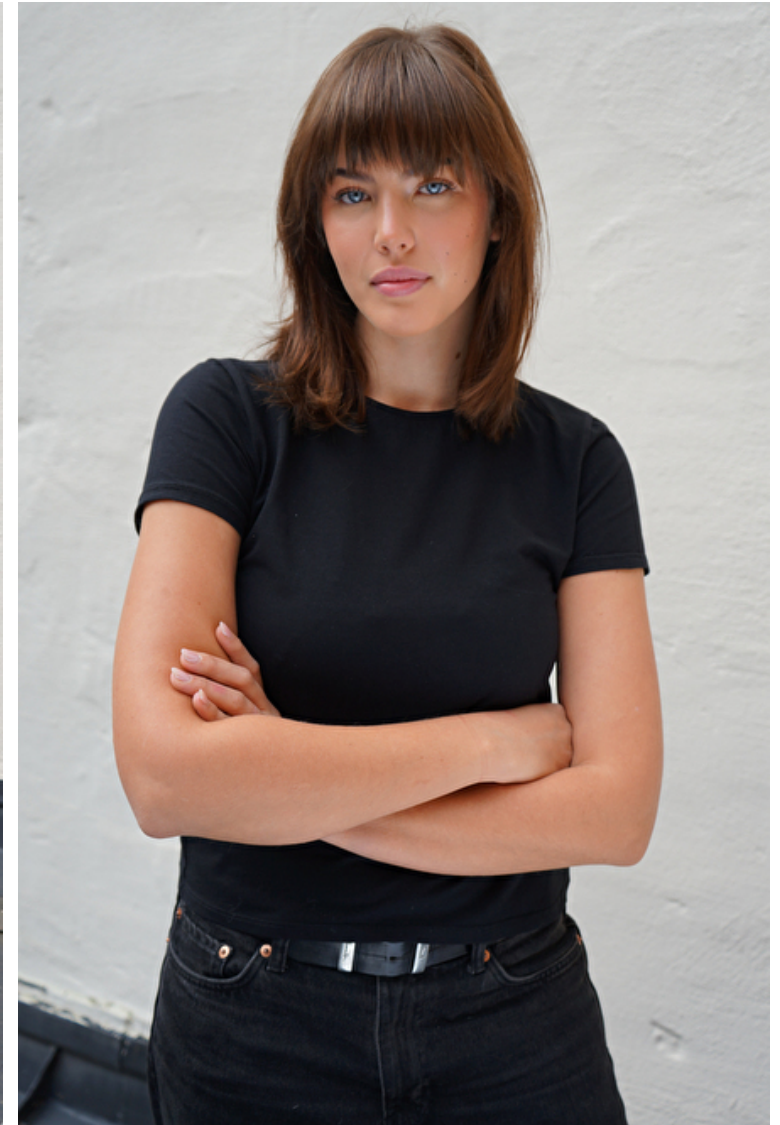

Modellink

Vasagatan 16, Goteborg, 41124, Goteborg, Sweden
Phone: 031-13 15 33 **Email:** info@modellink.se **Website:** <http://modellink.se/>

Olivia G

Height 175cm / 5' 9.0"

Bust 87cm / 34.5"

Waist 74cm / 29"

Hips 103cm / 40.5"

Shoes EU/US/UK 40 / 9 / 7

Eyes Blue

Hair Dark blond

Cup E