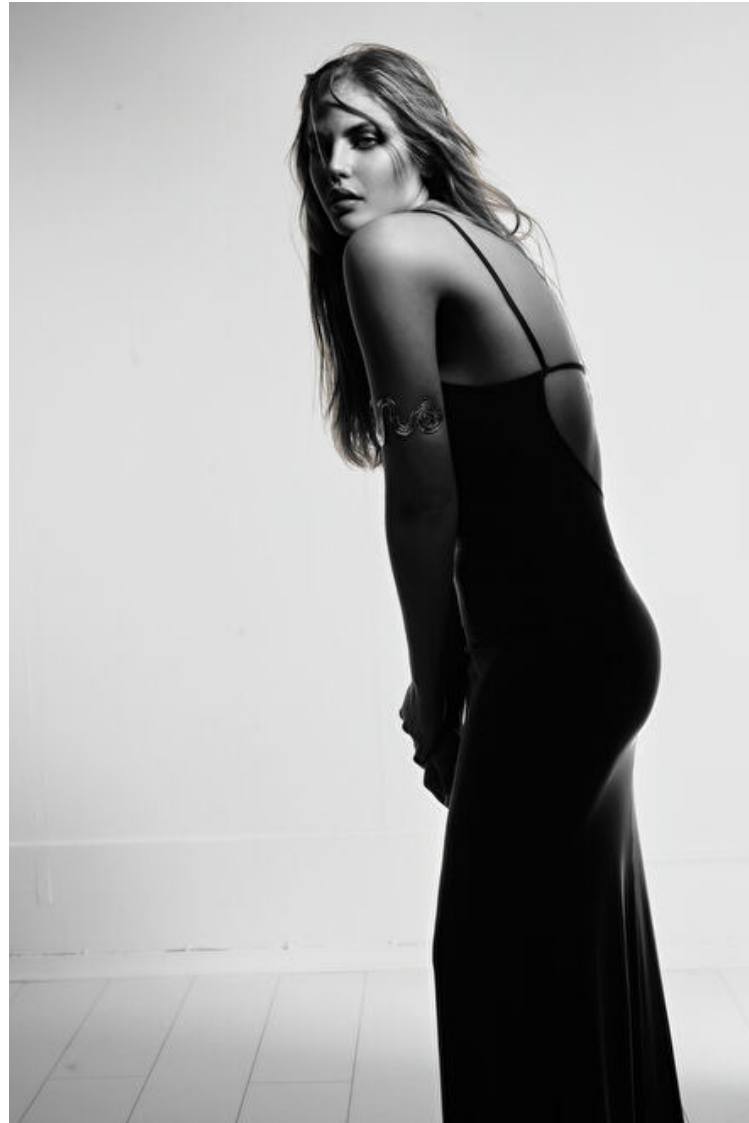

Modellink

Vasagatan 16, Goteborg, 41124, Goteborg, Sweden
Phone: 031-13 15 33 **Email:** info@modellink.se **Website:** <http://modellink.se/>

Olivia Griffiths

Height 175cm / 5' 9.0"

Bust 87cm / 34.5"

Waist 74cm / 29"

Hips 103cm / 40.5"

Shoes EU/US/UK 40 / 9 / 7

Eyes Blue

Hair Dark blond

Cup C/D