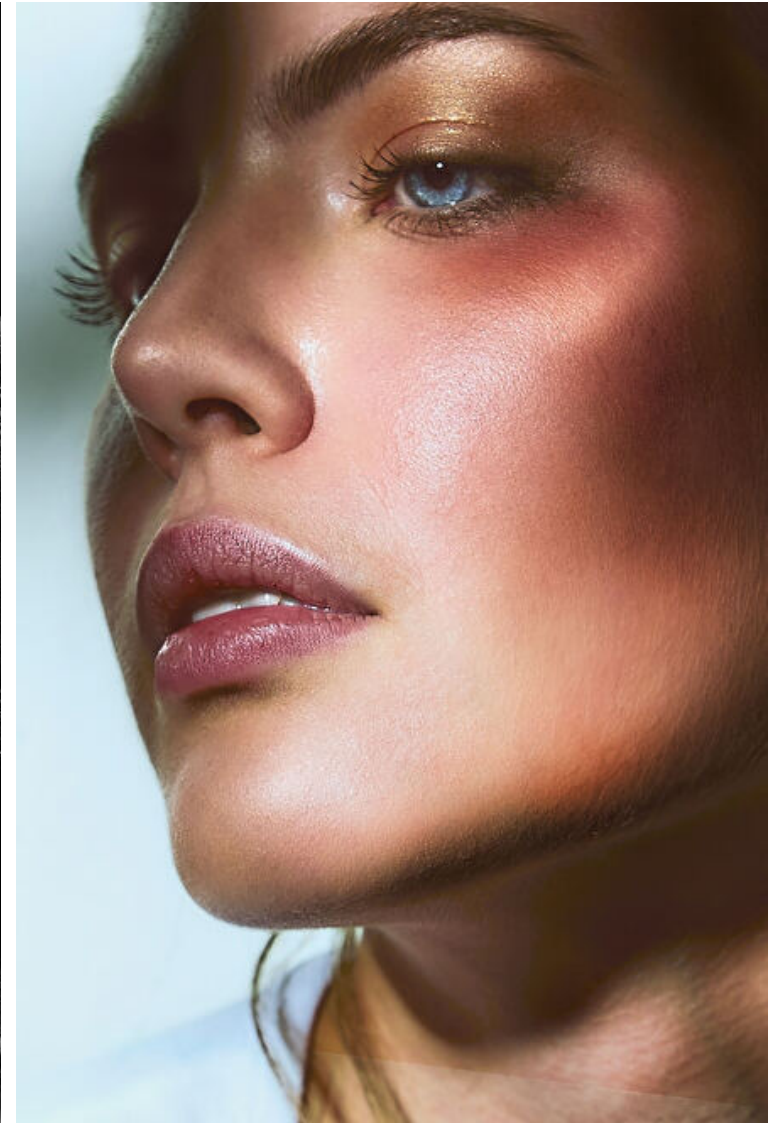

Modellink

Vasagatan 16, Goteborg, 41124, Goteborg, Sweden
Phone: 031-13 15 33 **Email:** info@modellink.se **Website:** http://modellink.se/

Olivia G

Height 175cm / 5' 9.0"

Bust 87cm / 34.5"

Waist 74cm / 29"

Hips 103cm / 40.5"

Shoes EU/US/UK 40 / 9 / 7

Eyes Blue

Hair Dark blond

Cup E