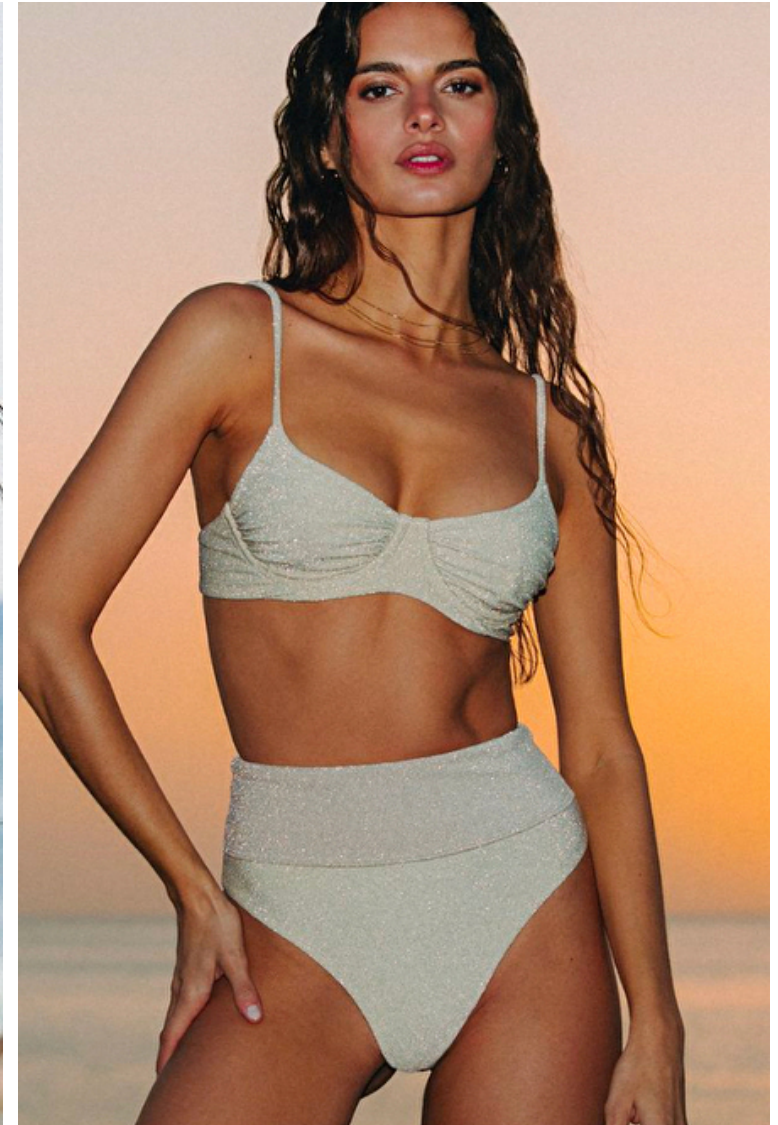

## Patricia Guijarro

Height 170cm / 5' 7.0"

Bust 82cm / 32.5"

Waist 59cm / 23"

Hips 88cm / 34.5"

Shoes EU/US/UK 37 / 6.5 / 4

Eyes Brown

Hair Brown