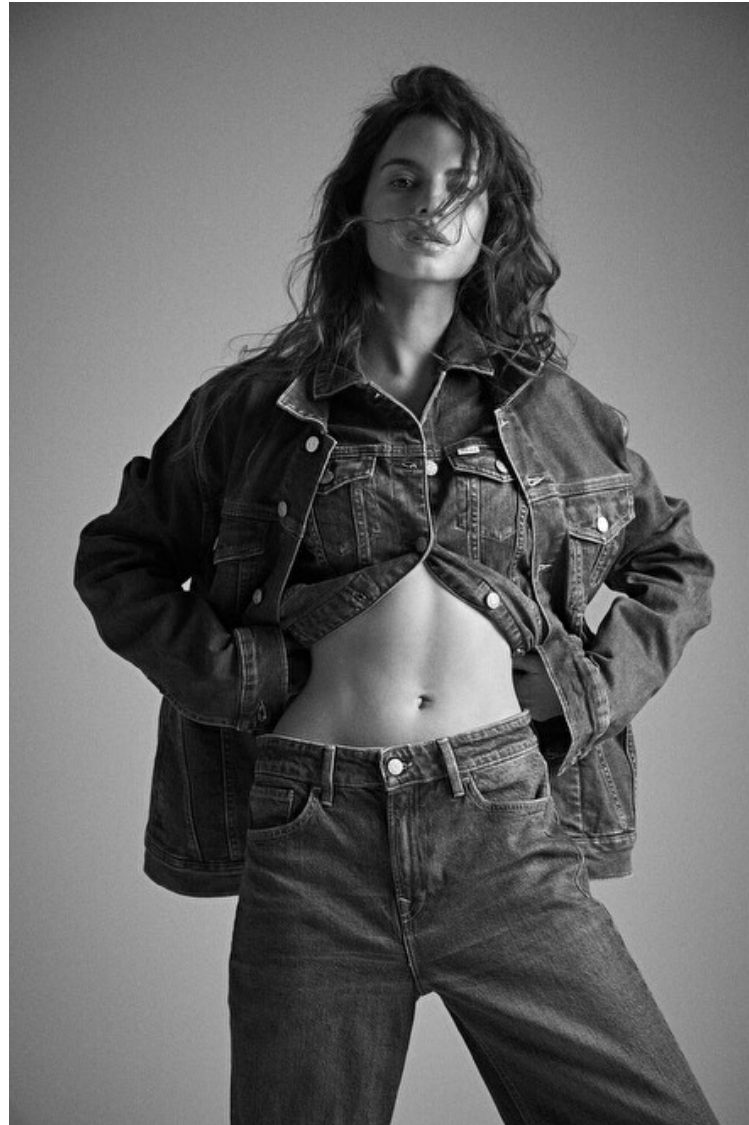

## Patricia Guijarro

Height 170cm / 5' 7.0"

Bust 82cm / 32.5"

Waist 59cm / 23"

Hips 88cm / 34.5"

Shoes EU/US/UK 37 / 6.5 / 4

Eyes Brown

Hair Brown