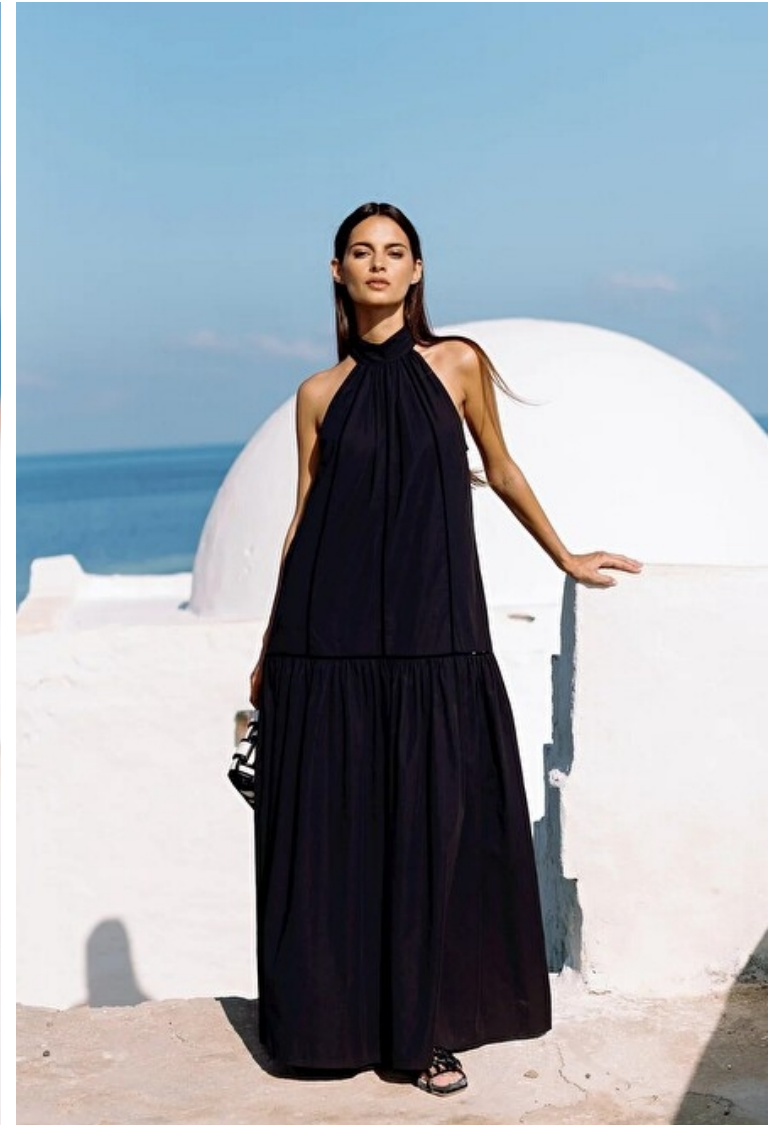

Patricia Guijarro

Height 170cm / 5' 7.0"

Bust 82cm / 32.5"

Waist 59cm / 23"

Hips 88cm / 34.5"

Shoes EU/US/UK 37 / 6.5 / 4

Eyes Brown

Hair Brown

Cup B