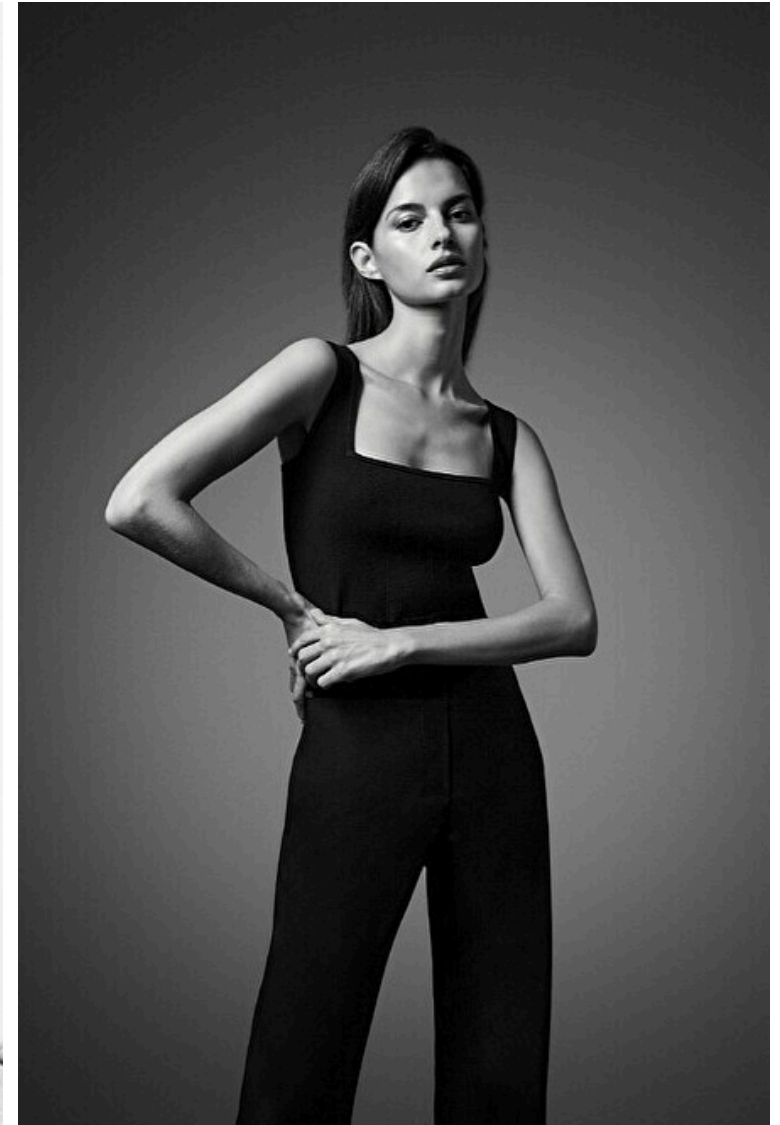

## Patricia Guijarro

Height 170cm / 5' 7.0"

Bust 82cm / 32.5"

Waist 59cm / 23"

Hips 88cm / 34.5"

Shoes EU/US/UK 37 / 6.5 / 4

Eyes Brown

Hair Brown