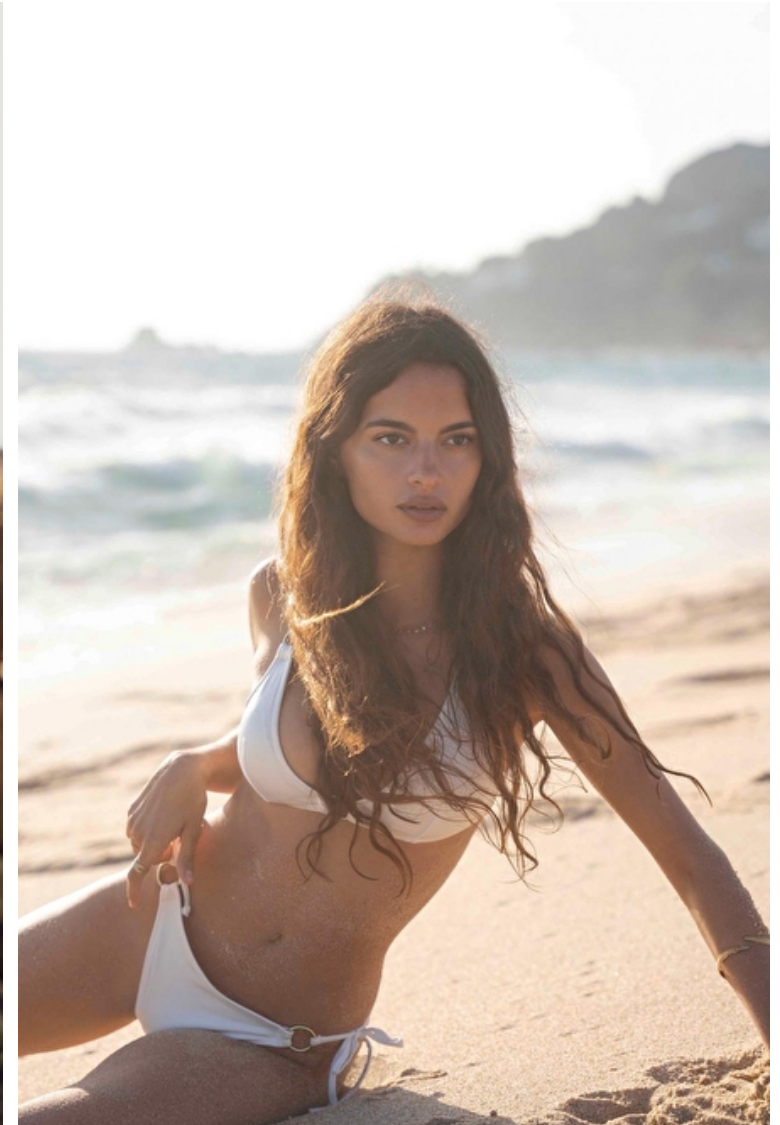

Patricia Guijarro

Height 170cm / 5' 7.0"

Bust 82cm / 32.5"

Waist 59cm / 23"

Hips 88cm / 34.5"

Shoes EU/US/UK 37 / 6.5 / 4

Eyes Brown

Hair Brown

Cup B