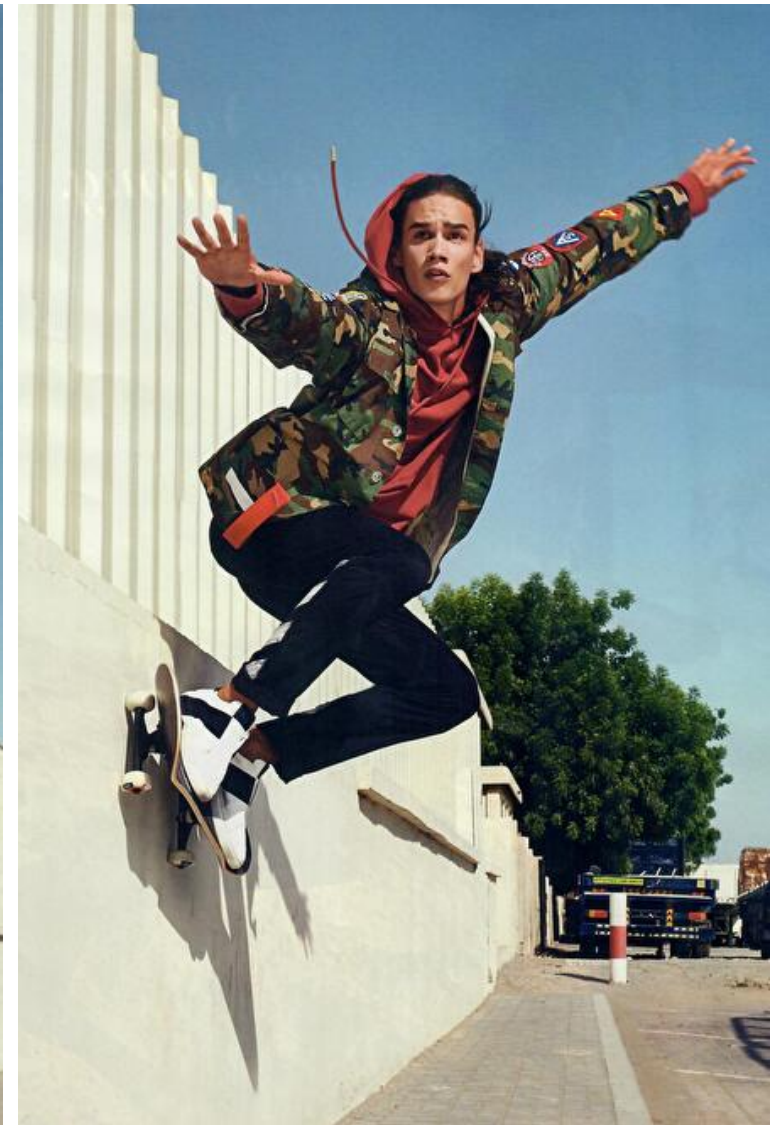

## Paul Kiefer

Height 190cm / 6' 3.0"

Chest 99cm / 39"

Waist 76cm / 30"

Hips 96cm / 38"

Shoes EU/US/UK 44 / 11 / 9.5

Eyes Brown

Hair Brown